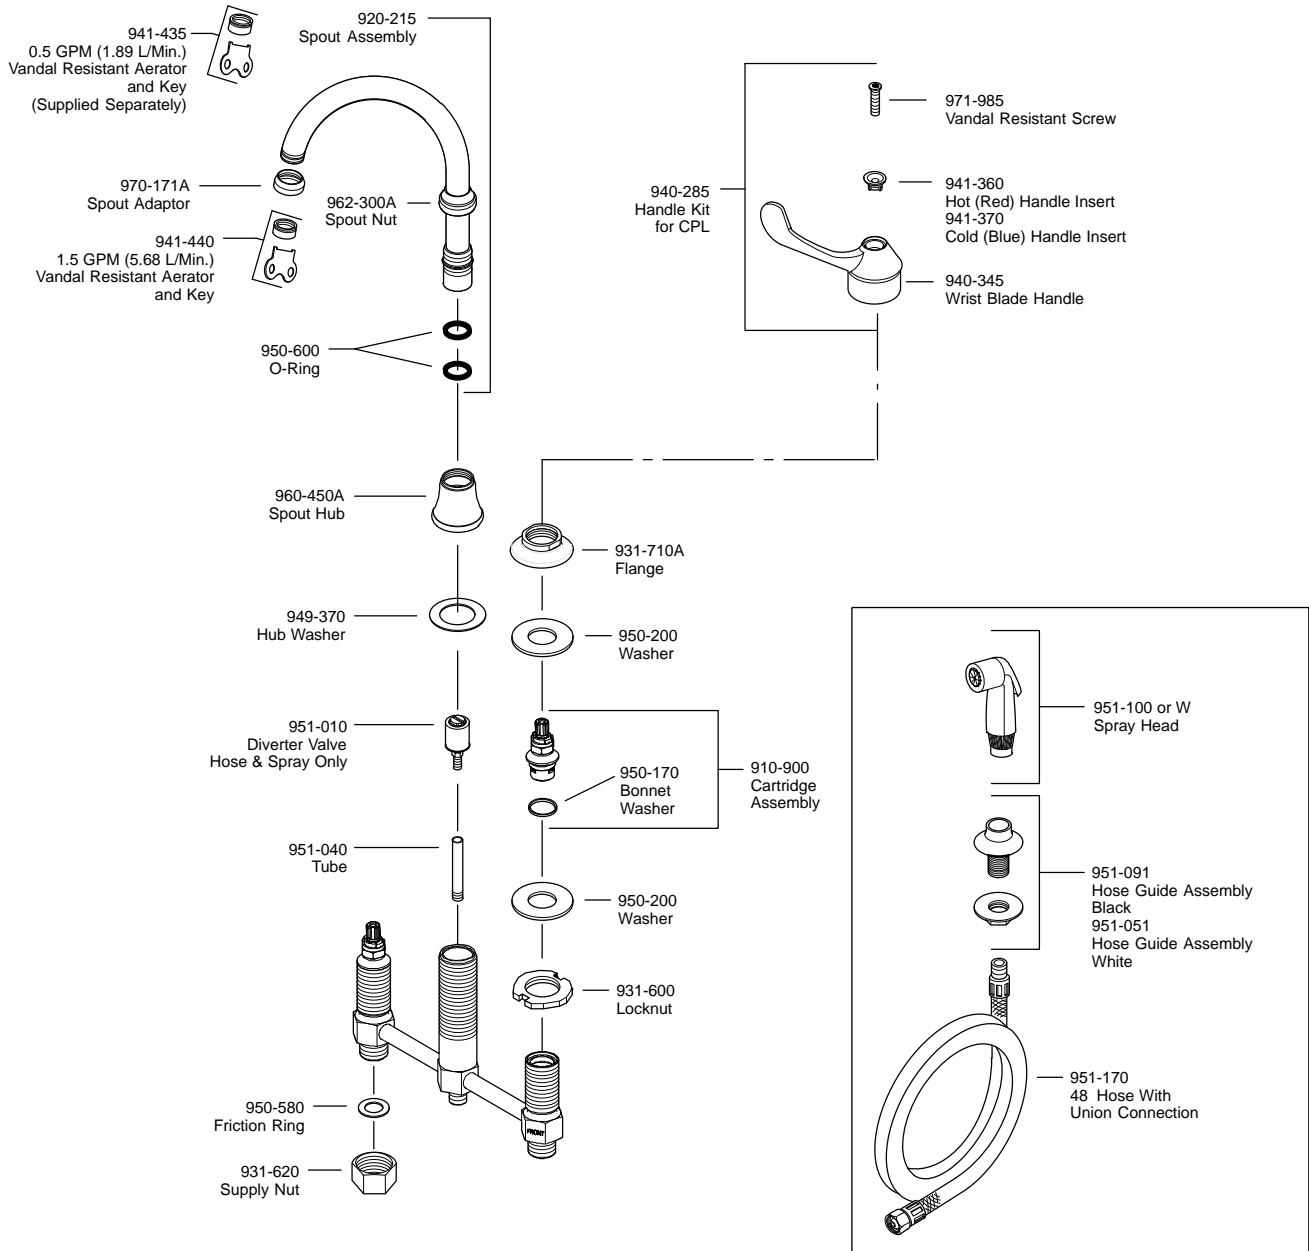

PARTS EXPLOSION

C31 Series 8" Concealed Deck CPL Trim

FINISHES * Indicates Finish

A Polished Chrome	M Almond	U Rustic Bronze
B Black	N Antique Bronze	V PVD Polished Brass
E Rustic Pewter	P Polished Brass	W White
D PVD Polished Nickel	Q Satin Brass	Y Tuscan Bronze
J PVD Brushed Nickel	R Copper	Z Oil-Rubbed Bronze
K Satin Nickel	S Stainless Steel	
L Satin Stainless	T Biscuit	