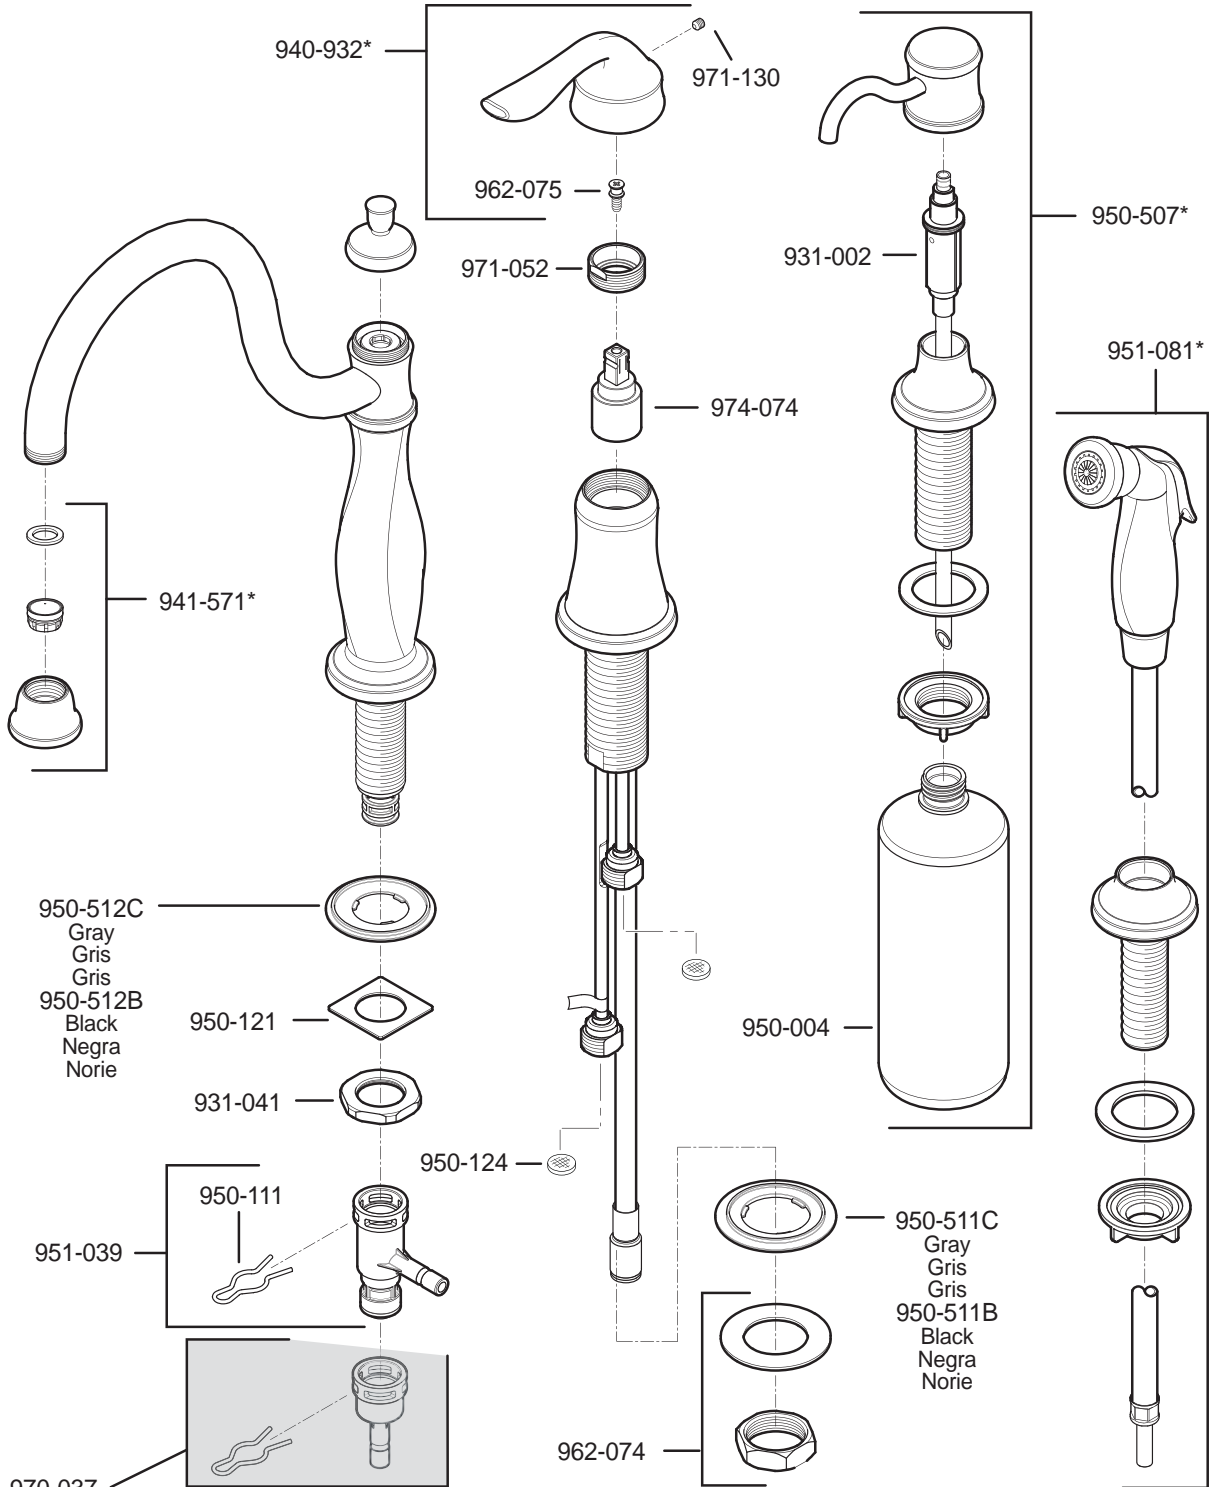

PARTS EXPLOSION

26 Series Cadenza™ Kitchen Faucet

Order this part separately when installing without side spray.
 Ordene esta parte por separado al instalar sin el rociador lateral.
 Ordonnez cette partie séparément en installant sans ce qui est douchette latérale.

FINISHES * Indicates Finish

A Polished Chrome	L Satin Stainless	T Biscuit
B Black	M Almond	U Rustic Bronze
D PVD Polished Nickel	N Antique Bronze	V PVD Polished Brass
E Rustic Pewter	P Polished Brass	W White
J PVD Brushed Nickel	Q Satin Brass	Y Tuscan Bronze
G Velvet Aged Bronze	R Copper	Z Oil-Rubbed Bronze
K Satin Nickel	S Stainless Steel	