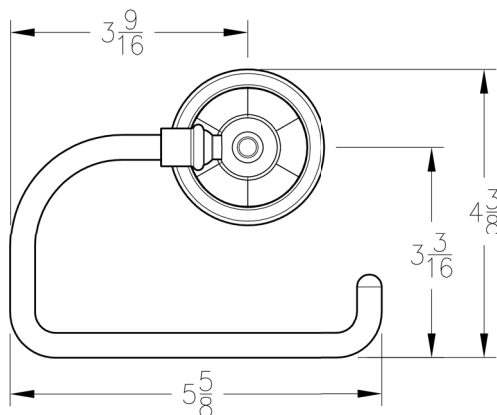

Highlights

- Complete Collection with Coordinating Lavatory and Tub & Shower Options
- Concealed Screw Installation
- Solid Brass Construction

MatchMakers®

Catalina™
Collection

Accessory

Robust Four-Screw Installation Bracket

Features	BPH-E1BB	BPH-E1CC	BPH-E1FF	BPH-E1KK	BPH-E1ZZ	BRB-E0BB	BRB-E0CC	BRB-E0FF	BRB-E0KK	BRB-E0ZZ	BRH-E0BB	BRH-E0CC	BRH-E0FF	BRH-E0KK	BRH-E0ZZ
Four-Screw Installation Bracket	X	X	X	X	X	X	X	X	X	X	X	X	X	X	X
Robe Hook											X	X	X	X	X
Single Post Paper Holder	X	X	X	X	X										
Towel Hook						X	X	X	X	X					
Complete Collection with Coordinating Lavatory and Tub & Shower Options	X	X	X	X	X	X	X	X	X	X	X	X	X	X	X
Concealed Screw Installation	X	X	X	X	X	X	X	X	X	X	X	X	X	X	X
Solid Brass Construction	X	X	X	X	X	X	X	X	X	X	X	X	X	X	X
Step-By-Step Installation Instructions	X	X	X	X	X	X	X	X	X	X	X	X	X	X	X
Pforever Warranty®	X	X	X	X	X	X	X	X	X	X	X	X	X	X	X

Price Pfister®
Pfreshest Ideas in Pfaucets

INSTALLATION DIMENSIONS

MatchMakers®
Catalina™
 Collection
Accessory

BHR

BPH

BRB

Dimensions are in Inches

1-800-PFAUCET www.pricepfister.com
 19701 DaVinci, Lake Forest, CA 92610
 01/11/05