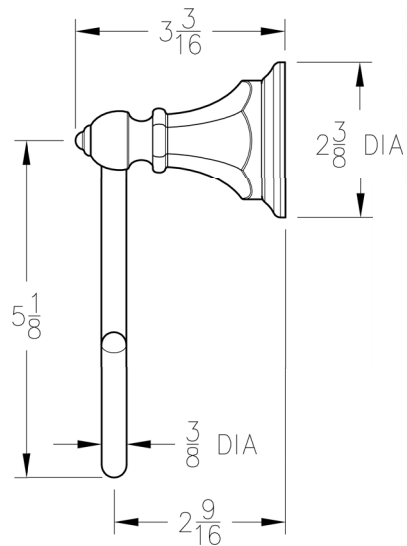

Highlights

- Complete Collection with Coordinating Lavatory and Tub & Shower Options
- Concealed Screw Installation
- Solid Brass Construction

MatchMakers®

Catalina™
Collection

Accessory

Robust Four-Screw Installation Bracket

Features	BPH-E1BB	BPH-E1CC	BPH-E1FF	BPH-E1KK	BPH-E1ZZ	BRB-E0BB	BRB-E0CC	BRB-E0FF	BRB-E0KK	BRB-E0ZZ	BRH-E0BB	BRH-E0CC	BRH-E0FF	BRH-E0KK	BRH-E0ZZ
Four-Screw Installation Bracket	X	X	X	X	X	X	X	X	X	X	X	X	X	X	X
Robe Hook											X	X	X	X	X
Single Post Paper Holder	X	X	X	X	X										
Towel Hook						X	X	X	X	X					
Complete Collection with Coordinating Lavatory and Tub & Shower Options	X	X	X	X	X	X	X	X	X	X	X	X	X	X	X
Concealed Screw Installation	X	X	X	X	X	X	X	X	X	X	X	X	X	X	X
Solid Brass Construction	X	X	X	X	X	X	X	X	X	X	X	X	X	X	X
Step-By-Step Installation Instructions	X	X	X	X	X	X	X	X	X	X	X	X	X	X	X
Pforever Warranty®	X	X	X	X	X	X	X	X	X	X	X	X	X	X	X

Price Pfister®
Pfreshest Ideas in Pfaucets

INSTALLATION DIMENSIONS

MatchMakers®
Catalina™
 Collection
Accessory

BHR

BPH

BRB

Dimensions are in Inches

1-800-PFAUCET www.pricepfister.com
 19701 DaVinci, Lake Forest, CA 92610
 01/11/05