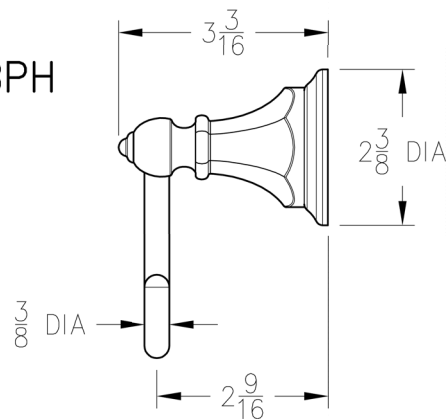

Highlights

- Complete Collection with Coordinating Lavatory and Tub & Shower Options
- Concealed Screw Installation
- Solid Brass Construction

MatchMakers®

Catalina™
Collection

Accessory

Robust Four-Screw Installation Bracket

Features	BPH-E1BB	BPH-E1CC	BPH-E1FF	BPH-E1KK	BPH-E1ZZ	BRB-E0BB	BRB-E0CC	BRB-E0FF	BRB-E0KK	BRB-E0ZZ	BRH-E0BB	BRH-E0CC	BRH-E0FF	BRH-E0KK	BRH-E0ZZ
Four-Screw Installation Bracket	X	X	X	X	X	X	X	X	X	X	X	X	X	X	X
Robe Hook											X	X	X	X	X
Single Post Paper Holder	X	X	X	X	X										
Towel Hook						X	X	X	X	X					
Complete Collection with Coordinating Lavatory and Tub & Shower Options	X	X	X	X	X	X	X	X	X	X	X	X	X	X	X
Concealed Screw Installation	X	X	X	X	X	X	X	X	X	X	X	X	X	X	X
Solid Brass Construction	X	X	X	X	X	X	X	X	X	X	X	X	X	X	X
Step-By-Step Installation Instructions	X	X	X	X	X	X	X	X	X	X	X	X	X	X	X
Pforever Warranty®	X	X	X	X	X	X	X	X	X	X	X	X	X	X	X

Price Pfister®
Pfreshest Ideas in Pfaucets

INSTALLATION DIMENSIONS

MatchMakers®
Catalina™
 Collection
Accessory

BHR

BPH

BRB

Dimensions are in Inches

1-800-PFAUCET www.pricepfister.com
 19701 DaVinci, Lake Forest, CA 92610
 01/11/05