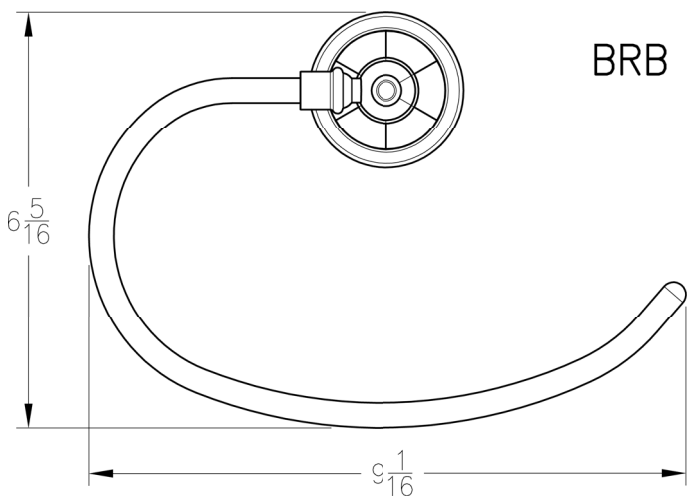

Highlights

- Complete Collection with Coordinating Lavatory and Tub & Shower Options
- Concealed Screw Installation
- Solid Brass Construction

MatchMakers®

Catalina™
Collection

Accessory

Robust Four-Screw Installation Bracket

Features	BPH-E1BB	BPH-E1CC	BPH-E1FF	BPH-E1KK	BPH-E1ZZ	BRB-E0BB	BRB-E0CC	BRB-E0FF	BRB-E0KK	BRB-E0ZZ	BRH-E0BB	BRH-E0CC	BRH-E0FF	BRH-E0KK	BRH-E0ZZ
Four-Screw Installation Bracket	X	X	X	X	X	X	X	X	X	X	X	X	X	X	X
Robe Hook											X	X	X	X	X
Single Post Paper Holder	X	X	X	X	X										
Towel Hook						X	X	X	X	X					
Complete Collection with Coordinating Lavatory and Tub & Shower Options	X	X	X	X	X	X	X	X	X	X	X	X	X	X	X
Concealed Screw Installation	X	X	X	X	X	X	X	X	X	X	X	X	X	X	X
Solid Brass Construction	X	X	X	X	X	X	X	X	X	X	X	X	X	X	X
Step-By-Step Installation Instructions	X	X	X	X	X	X	X	X	X	X	X	X	X	X	X
Pforever Warranty®	X	X	X	X	X	X	X	X	X	X	X	X	X	X	X

Price Pfister®
Pfreshest Ideas in Pfaucets

INSTALLATION DIMENSIONS

MatchMakers®
Catalina™
 Collection
Accessory

BHR

BPH

BRB

Dimensions are in Inches

1-800-PFAUCET www.pricepfister.com
 19701 DaVinci, Lake Forest, CA 92610
 01/11/05