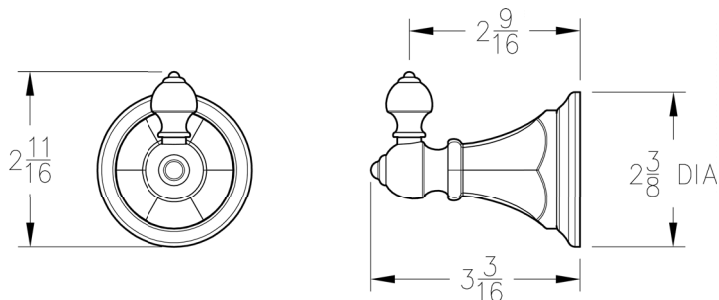

Highlights

- Complete Collection with Coordinating Lavatory and Tub & Shower Options
- Concealed Screw Installation
- Solid Brass Construction

MatchMakers®

Catalina™
Collection

Accessory

Robust Four-Screw Installation Bracket

Features	BPH-E1BB	BPH-E1CC	BPH-E1FF	BPH-E1KK	BPH-E1ZZ	BRB-E0BB	BRB-E0CC	BRB-E0FF	BRB-E0KK	BRB-E0ZZ	BRH-E0BB	BRH-E0CC	BRH-E0FF	BRH-E0KK	BRH-E0ZZ
Four-Screw Installation Bracket	X	X	X	X	X	X	X	X	X	X	X	X	X	X	X
Robe Hook											X	X	X	X	X
Single Post Paper Holder	X	X	X	X	X										
Towel Hook						X	X	X	X	X					
Complete Collection with Coordinating Lavatory and Tub & Shower Options	X	X	X	X	X	X	X	X	X	X	X	X	X	X	X
Concealed Screw Installation	X	X	X	X	X	X	X	X	X	X	X	X	X	X	X
Solid Brass Construction	X	X	X	X	X	X	X	X	X	X	X	X	X	X	X
Step-By-Step Installation Instructions	X	X	X	X	X	X	X	X	X	X	X	X	X	X	X
Pforever Warranty®	X	X	X	X	X	X	X	X	X	X	X	X	X	X	X

Price Pfister®
Pfreshest Ideas in Pfaucets

INSTALLATION DIMENSIONS

MatchMakers®
Catalina™
 Collection
Accessory

BHR

BPH

BRB

Dimensions are in Inches

1-800-PFAUCET www.pricepfister.com
 19701 DaVinci, Lake Forest, CA 92610
 01/11/05