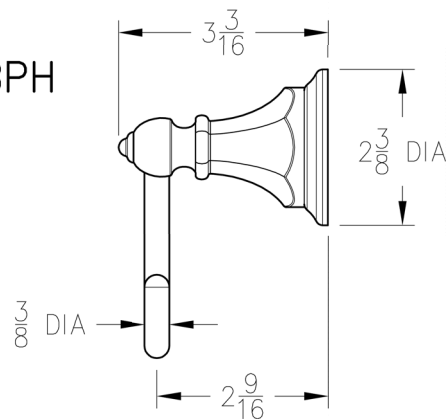

INSTALLATION DIMENSIONS

MatchMakers®
Catalina™
 Collection
Accessory

BHR

BPH

BRB

Dimensions are in Inches

1-800-PFAUCET www.pricepfister.com
 19701 DaVinci, Lake Forest, CA 92610
 01/11/05

Price Pfister®
 Pf freshest Ideas in Pfaucets.

SS-BXX-05