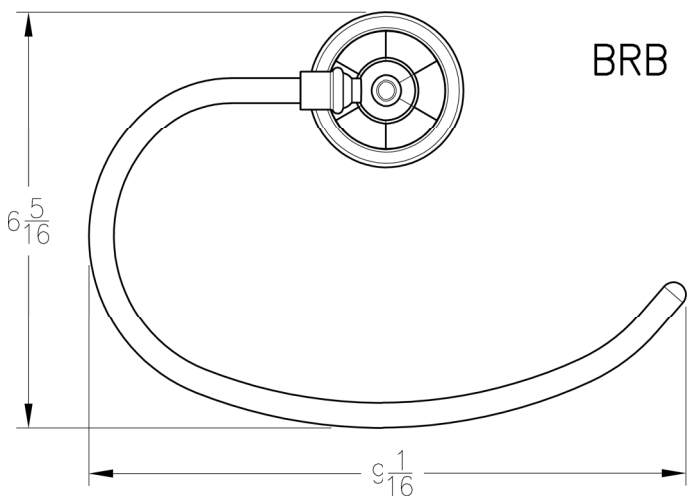

INSTALLATION DIMENSIONS

MatchMakers®
Catalina™
 Collection
Accessory

BHR

BPH

BRB

Dimensions are in Inches

1-800-PFAUCET www.pricepfister.com
 19701 DaVinci, Lake Forest, CA 92610
 01/11/05

Price Pfister®
 Pf freshest Ideas in Pfaucets.

SS-BXX-05