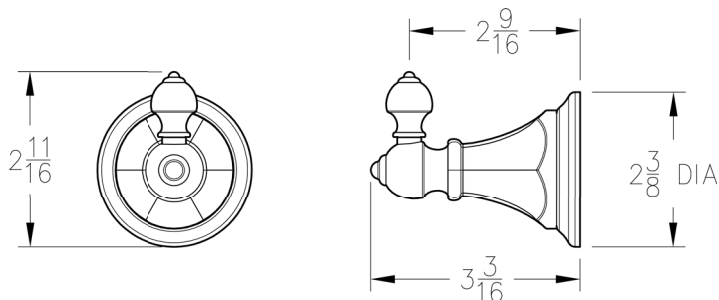

INSTALLATION DIMENSIONS

MatchMakers®
Catalina™
 Collection
Accessory

BHR

BPH

BRB

Dimensions are in Inches

1-800-PFAUCET www.pricepfister.com
 19701 DaVinci, Lake Forest, CA 92610
 01/11/05

Price Pfister®
 Pf freshest Ideas in Pfaucets.

SS-BXX-05