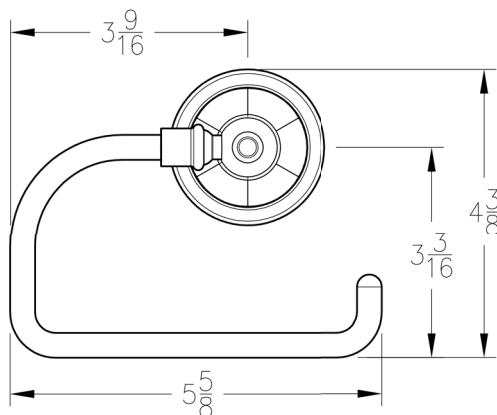

INSTALLATION DIMENSIONS

MatchMakers®
Catalina™
 Collection
Accessory

BHR

BPH

BRB

Dimensions are in Inches

1-800-PFAUCET www.pricepfister.com
 19701 DaVinci, Lake Forest, CA 92610
 01/11/05

Price Pfister®
 Pf freshest Ideas in Pfaucets.

SS-BXX-05