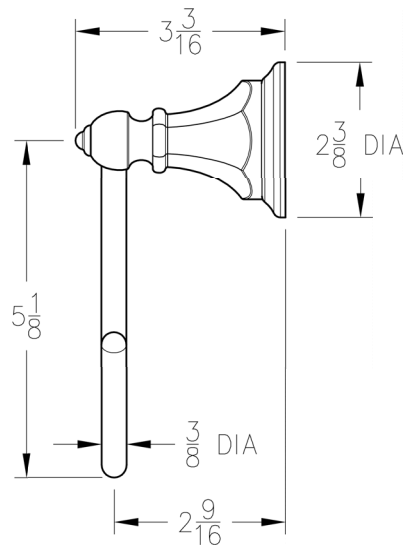

INSTALLATION DIMENSIONS

MatchMakers®
Catalina™
 Collection
Accessory

BHR

BPH

BRB

Dimensions are in Inches

1-800-PFAUCET www.pricepfister.com
 19701 DaVinci, Lake Forest, CA 92610
 01/11/05

Price Pfister®
 Pf freshest Ideas in Pfaucets.

SS-BXX-05