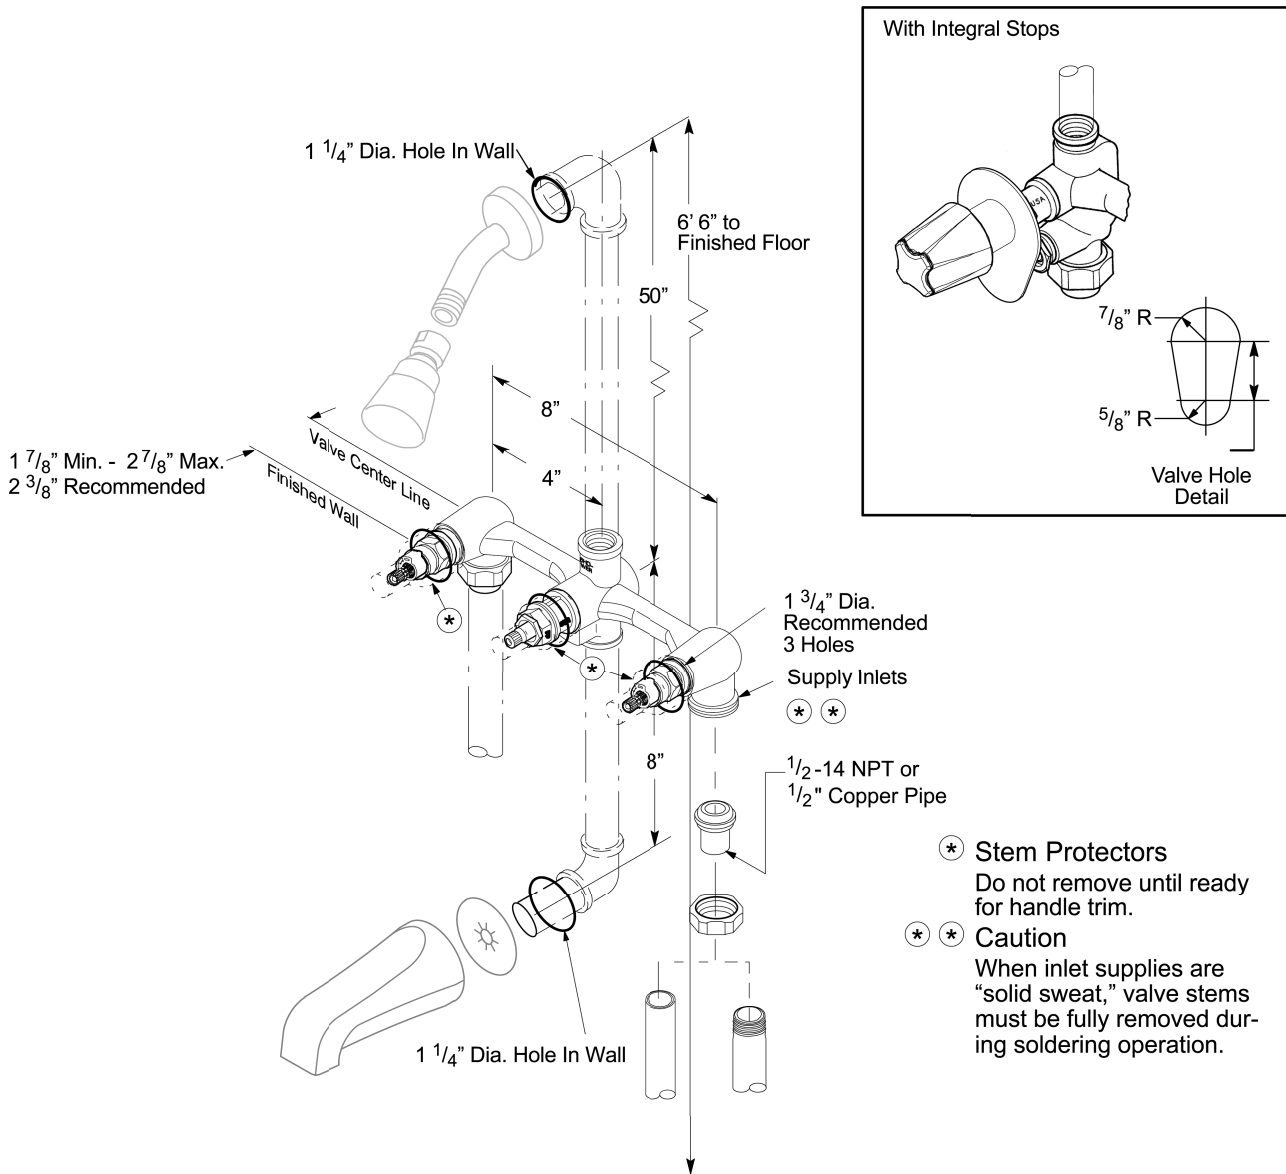

01 Series

Tub & Shower

- * Stem Protectors
Do not remove until ready for handle trim.
- * * Caution
When inlet supplies are "solid sweat," valve stems must be fully removed during soldering operation.

1-800-PFAUCET www.pricepfister.com
 19701 DaVinci, Lake Forest, CA 92610
 01/8/03