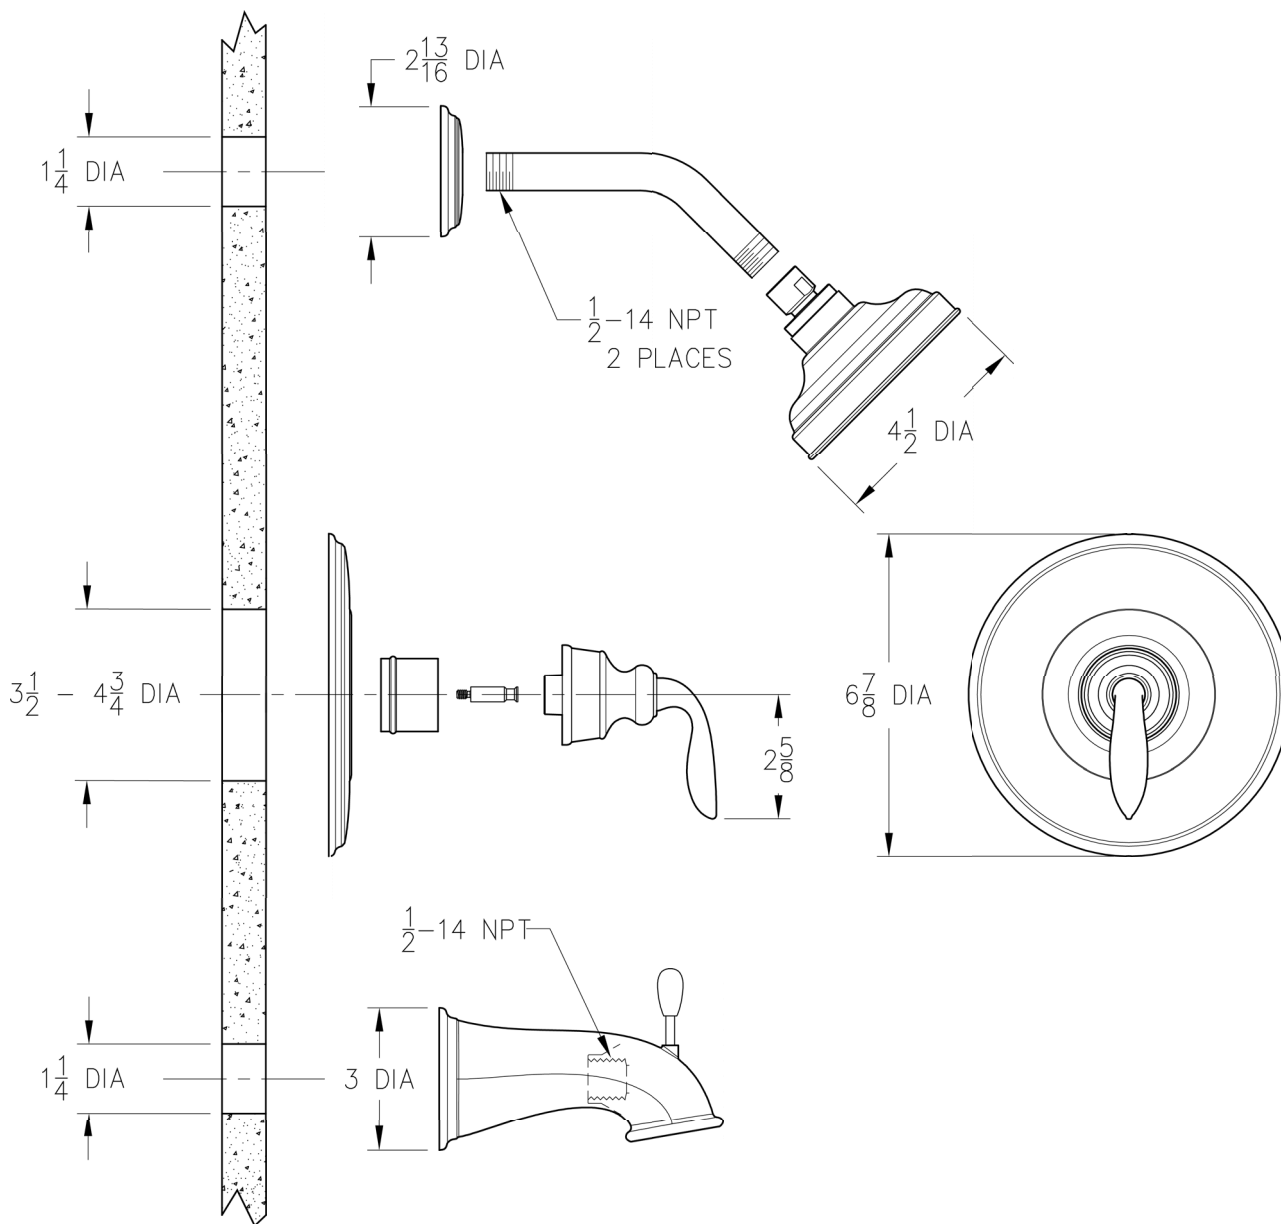

INSTALLATION DIMENSIONS

R89 Series

Avalon

Tub & Shower Trim

Dimensions are in Inches

1-800-PFAUCET www.pricepfister.com
19701 DaVinci, Lake Forest, CA 92610
03/8/05

Price Pfister[®]
Pf Pfreshest Ideas in Pf faucets.

SS-R89-10