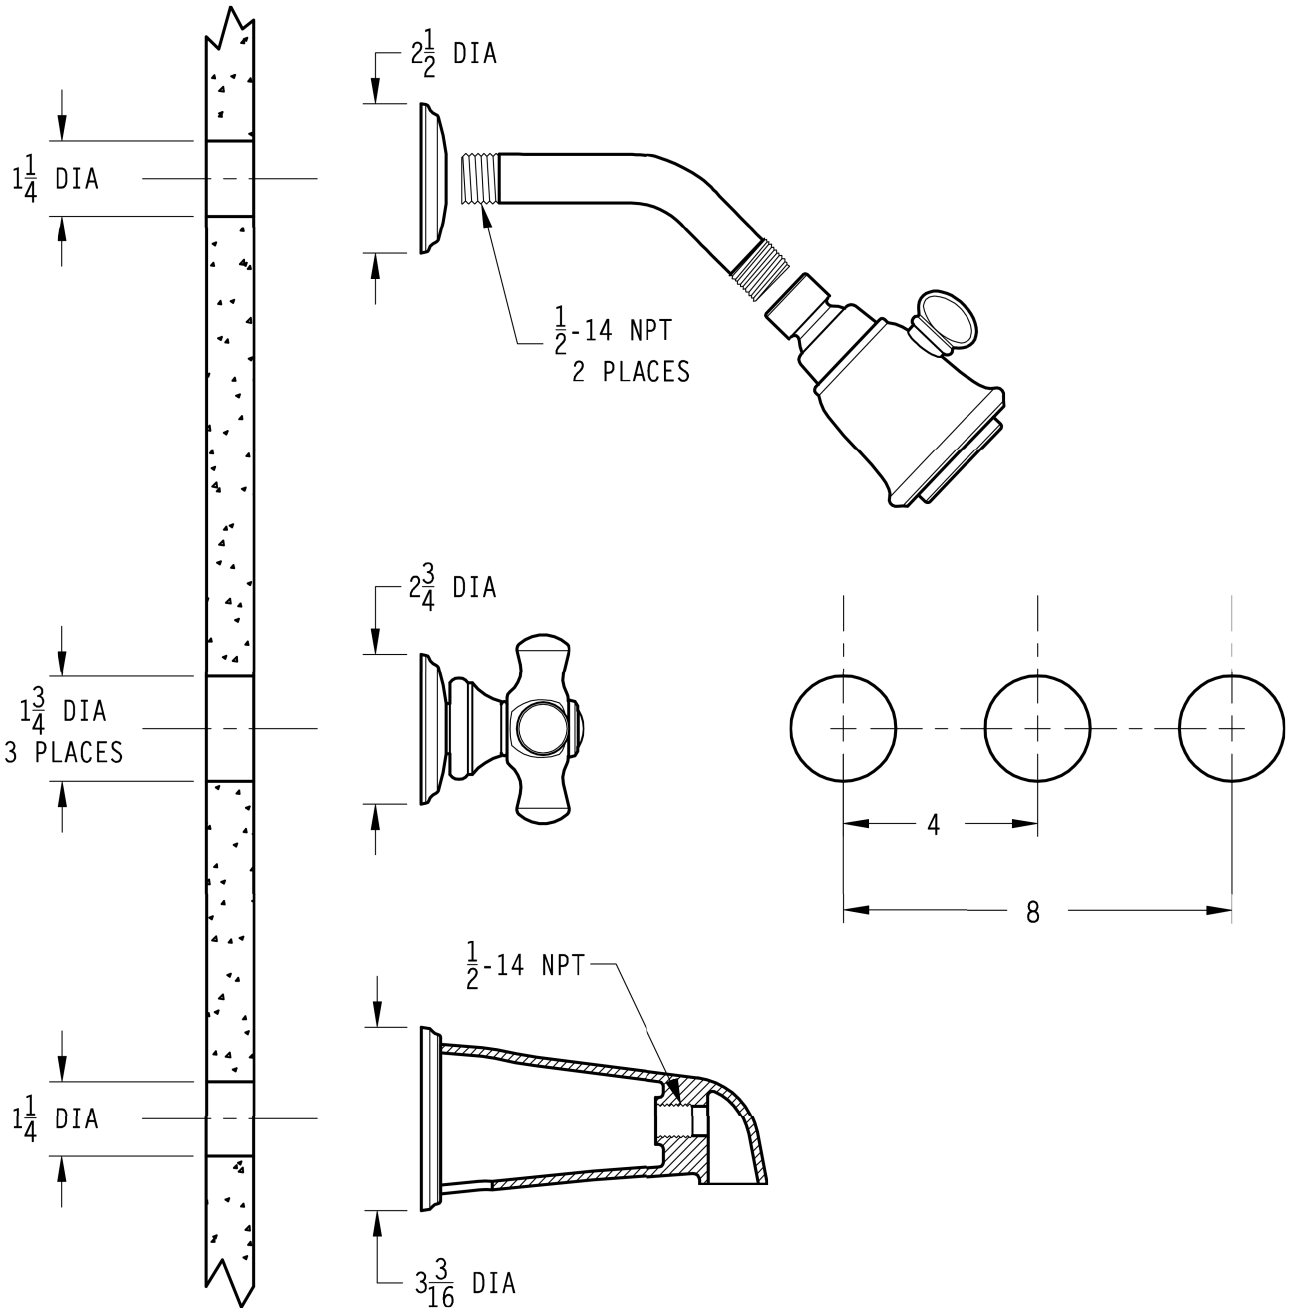

01 Series

01 Series
Tub & Shower Trim

Dimensions are in Inches

1-800-PFAUCET www.pricepfister.com
19701 DaVinci, Lake Forest, CA 92610
01/8/03

Price Pfister®
Pf Pfreshet Ideas in Pf faucets.

SS-001-07