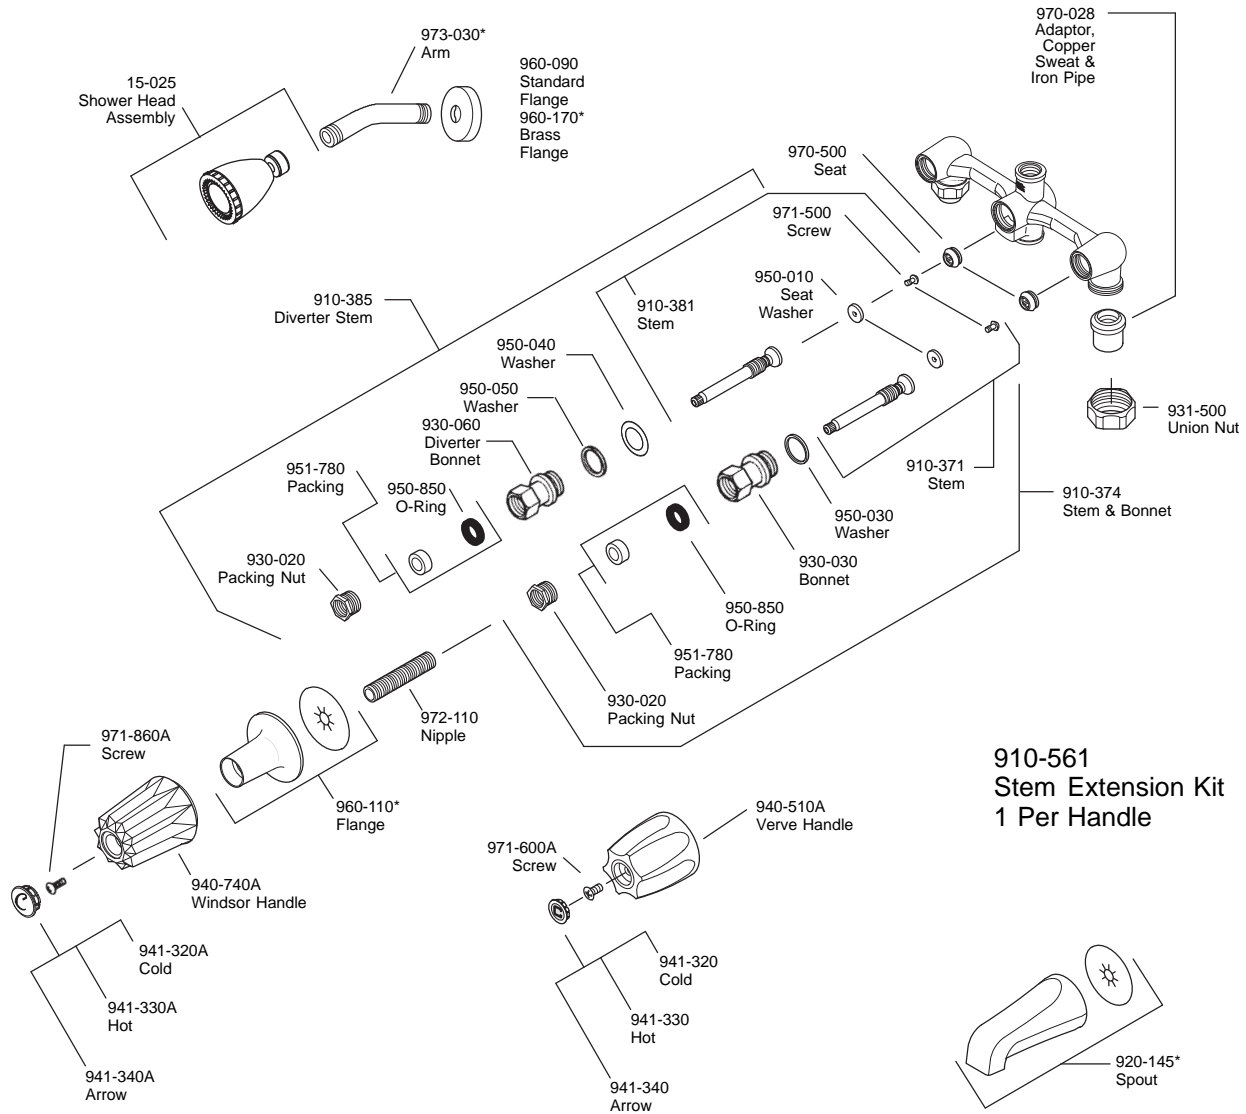

# PARTS EXPLOSION

## 01 Series Three-Handle Tub & Shower

**FINISHES \* Indicates Finish**

A Polished Chrome	M Almond	U Rustic Bronze
B Black	N Antique Bronze	V PVD Polished Brass
E Rustic Pewter	P Polished Brass	W White
D PVD Polished Nickel	Q Satin Brass	Y Tuscan Bronze
J PVD Brushed Nickel	R Copper	Z Oil-Rubbed Bronze
K Satin Nickel	S Stainless Steel	
L Satin Stainless	T Biscuit	

All finishes not available on all parts

1-800-PFAUCET [www.pricepfinder.com](http://www.pricepfinder.com)  
19701 DaVinci, Lake Forest, CA 92610

07/15/08

Price Pfister