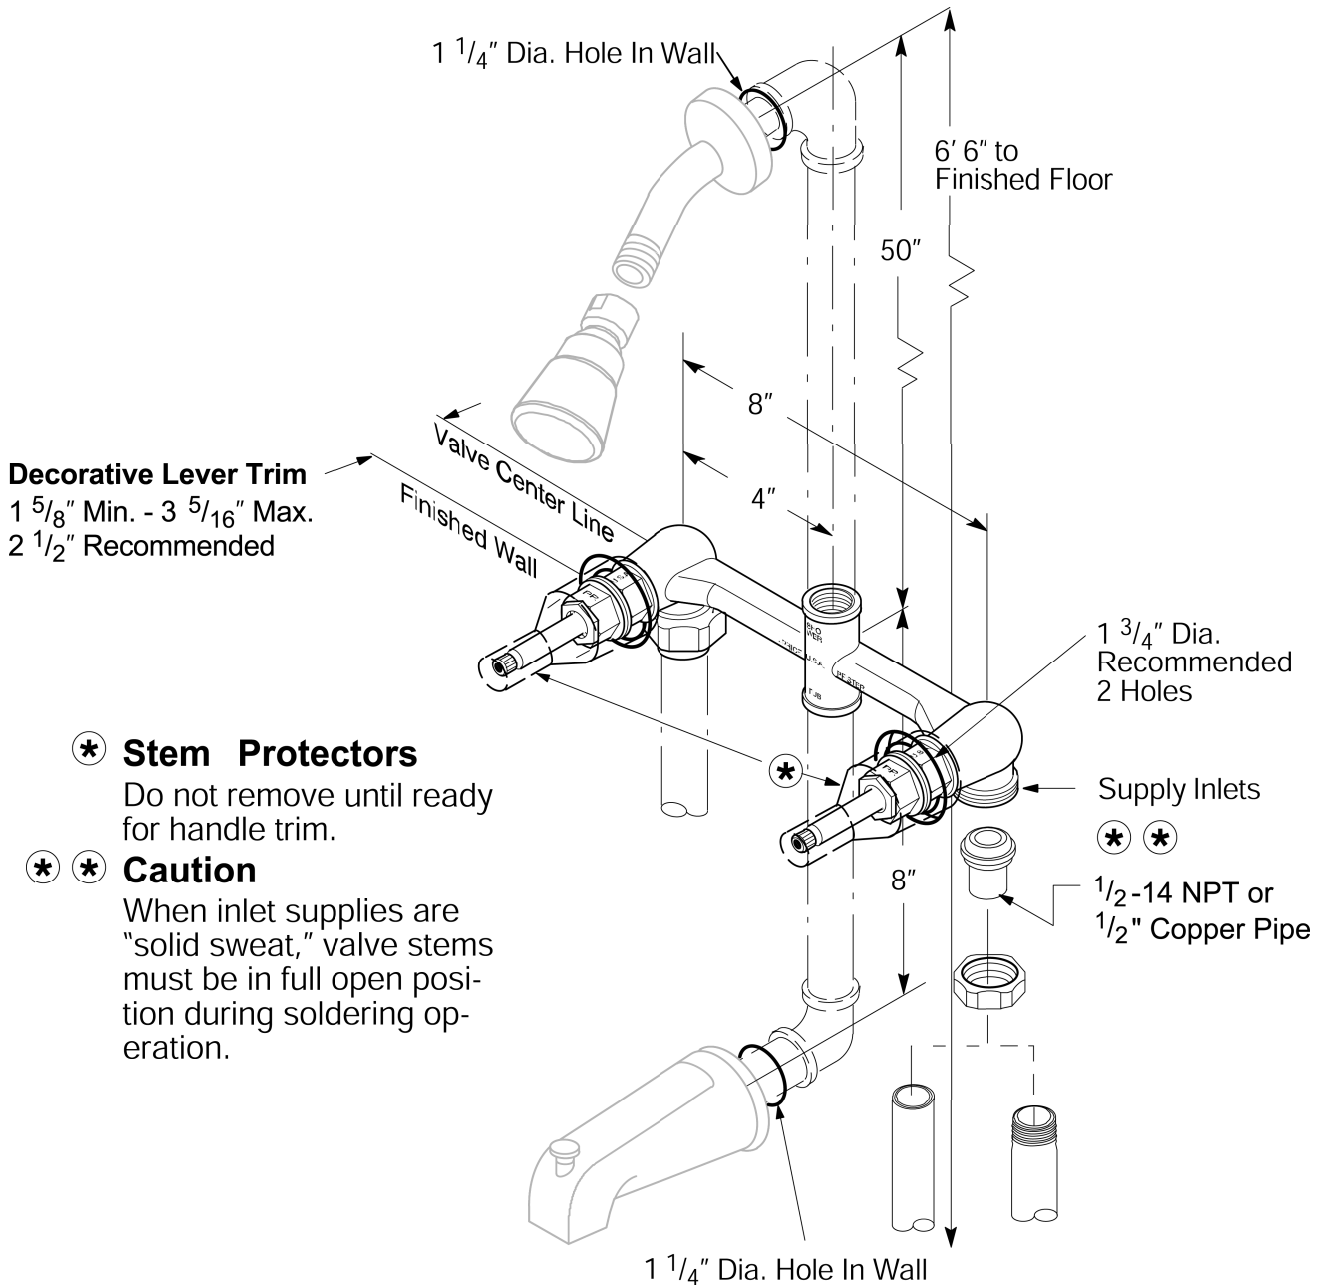

**03 Series**  
**Bedford**<sup>®</sup>  
 Collection  
**Tub & Shower**

**\* Stem Protectors**  
 Do not remove until ready for handle trim.

**\* \* Caution**  
 When inlet supplies are "solid sweat," valve stems must be in full open position during soldering operation.