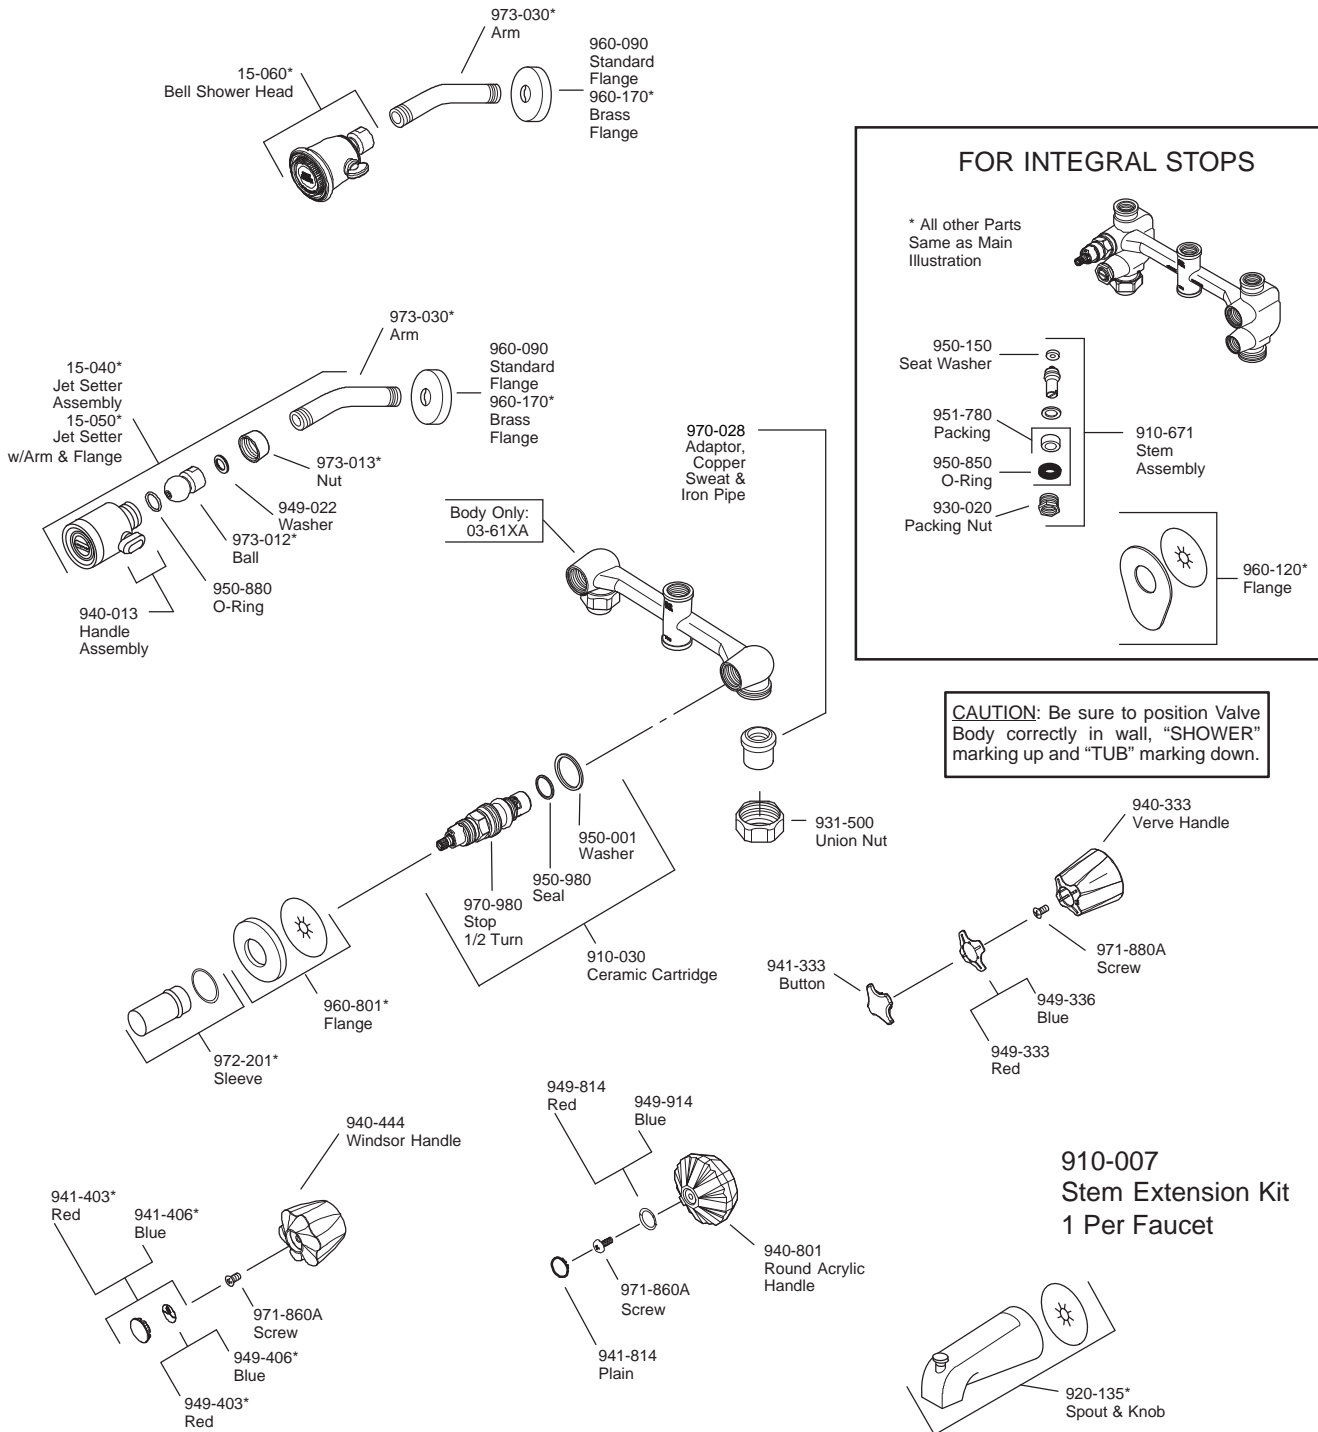

PARTS EXPLOSION

03 Series Two-Handle Tub & Shower

FINISHES * Indicates Finish

A Polished Chrome	M Almond	U Rustic Bronze
B Black	N Antique Bronze	V PVD Polished Brass
E Rustic Pewter	P Polished Brass	W White
D PVD Polished Nickel	Q Satin Brass	Y Tuscan Bronze
J PVD Brushed Nickel	R Copper	Z Oil-Rubbed Bronze
K Satin Nickel	S Stainless Steel	
L Satin Stainless	T Biscuit	

All finishes not available on all parts

1-800-PFAUCET www.pricepfister.com
19701 DaVinci, Lake Forest, CA 92610

07/15/08

Price Pfister