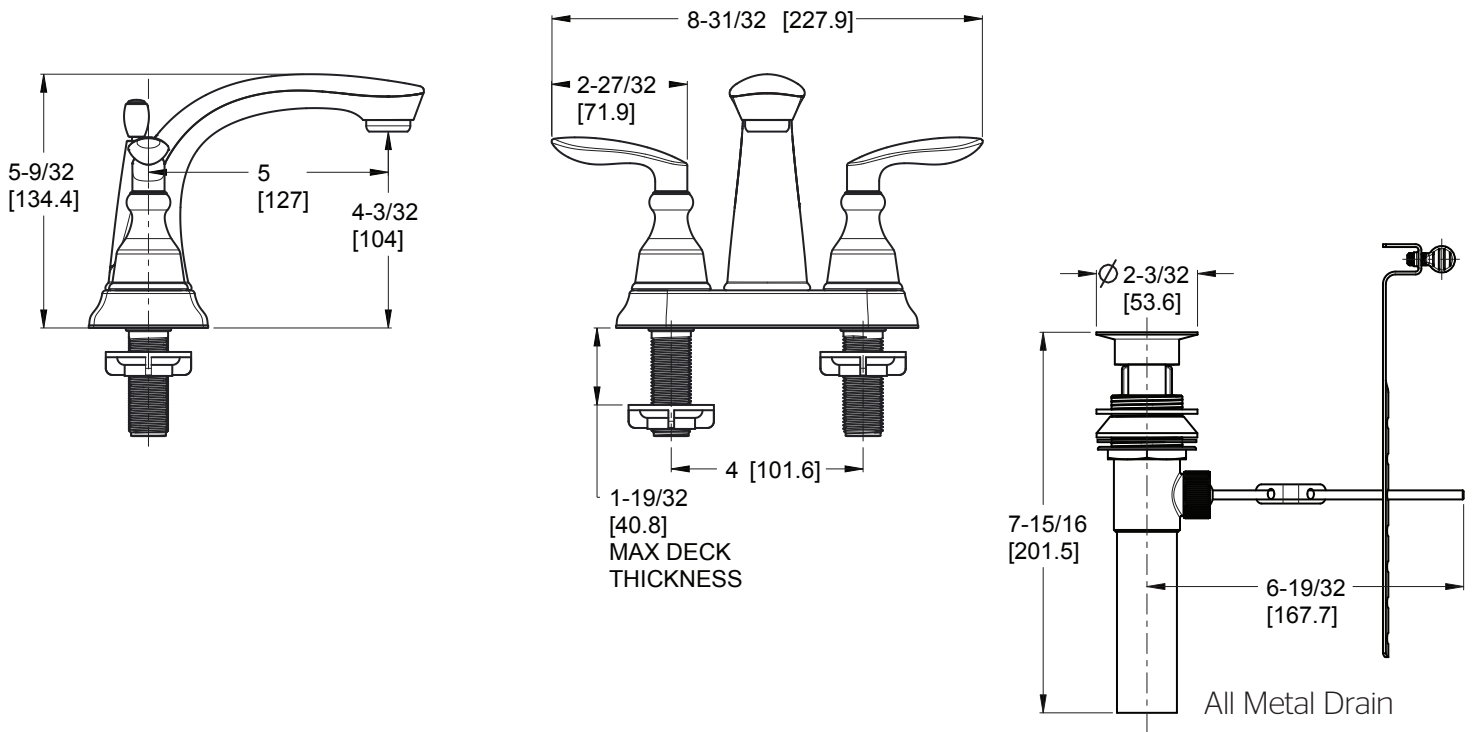

### Features

- 1.2 GPM Flow Rate
- All Metal Construction
- Fixed Hub
- Pforever Seal Ceramic Disc Valves
- Pforever Warranty®

### Dimensions

Ø1 Min to Ø1-1/2 Max. Deck Hole Openings