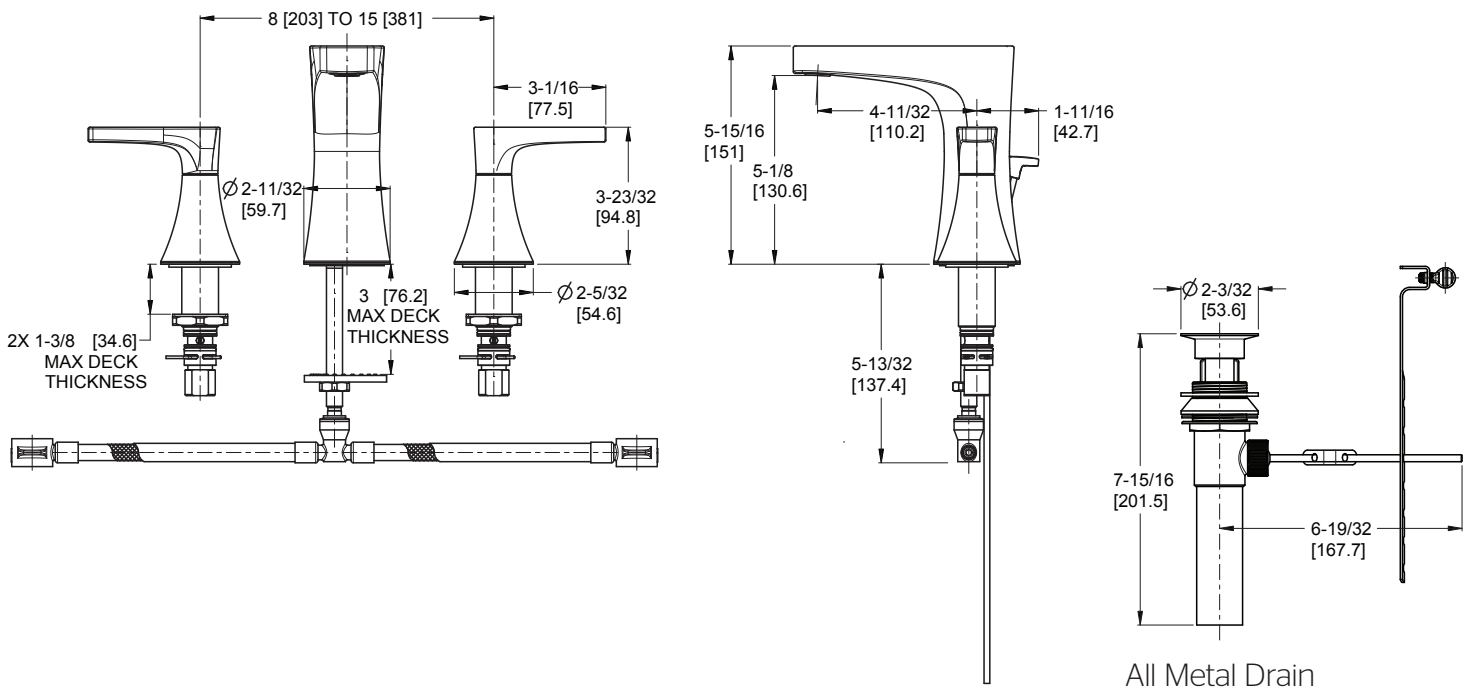

8-15" Widespread Lavatory Faucet

LG49-MFOC Finish(C)

LG49-MFOK Finish(K)

Specifications

Features

- 1.2 GPM Flow Rate
- All Metal Construction
- Pforever Seal Ceramic Disc Valves
- Pforever Warranty®

- All Metal Construction
- Pforever Seal

Code Compliance

Pfister products are designed and manufactured in compliance with the following standards and codes:

- IAPMO Certified
- CSA B125 Certified
- ASME A112.18.1
- Cal Green Compliant
- NSF 61/9 Annex G (Low lead)
- EPA WaterSense Certification 1.5 gpm, 5.7 L/Min
- ADA Compliant-ANSI A117.1 (Lever handles only)

Dimensions

$\varnothing 1$ Min to $\varnothing 1-1/2$ Max. Deck Hole Openings