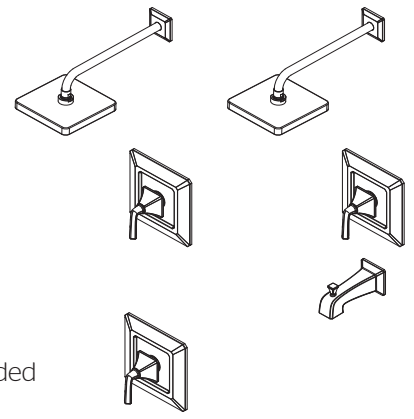

- IAPMO Certified
- CSA B125 Certified
- ASME A112.18.1
- ADA Compliant-ANSI A117.1 (Lever handles only)

Dimensions

Ø1 Min to Ø1-1/2 Max. Deck Hole Openings

- 016-FE0C Finish(CC)
- 016-FE0D Finish(DD)
- 016-FE0K Finish(KK)
- 016-FE0Y Finish(Y)

- IAPMO Certified
- CSA B125 Certified
- ASME A112.18.1
- ADA Compliant-ANSI A117.1 (Lever handles only)

Dimensions

- R89-1FEC Finish(CC) R89-1FEK Finish(KK) R89-7FEK Finish(KK) R89-8FEK Finish(KK) R89-1FED Finish(DD) R89-1FEY Finish(YY) R89-7FEY Finish(YY) R89-8FEY Finish(YY) R89-7FEC Finish(CC) R89-8FEC Finish(CC) R89-7FED Finish(DD) R89-8FED Finish(DD)

- Lever Handle
- Shower Only
- Trim Only, Valve Not Included
- Solid Brass Construction

Specifications

Features

- Solid Brass Construction
- Lever Handle
- Fits OX8 and OX9 Valve Bodies
- 2.5 GPM Shower Head
- Tub & Shower (8FE Only)
- Shower Only (7FE Only)
- Trim Only, Valve Not Included
- Decorative Rain Can Shower Head
- Metal Shower Arm and Flange
- Quick Connect Tub Spout (8FE Only)
- Solid Cast Brass Tub Spout (8FE Only)
- Quick Trim Installation- Attaches Without Tools, No Exposed Screws (1FE Only)
- Pforever Warranty®