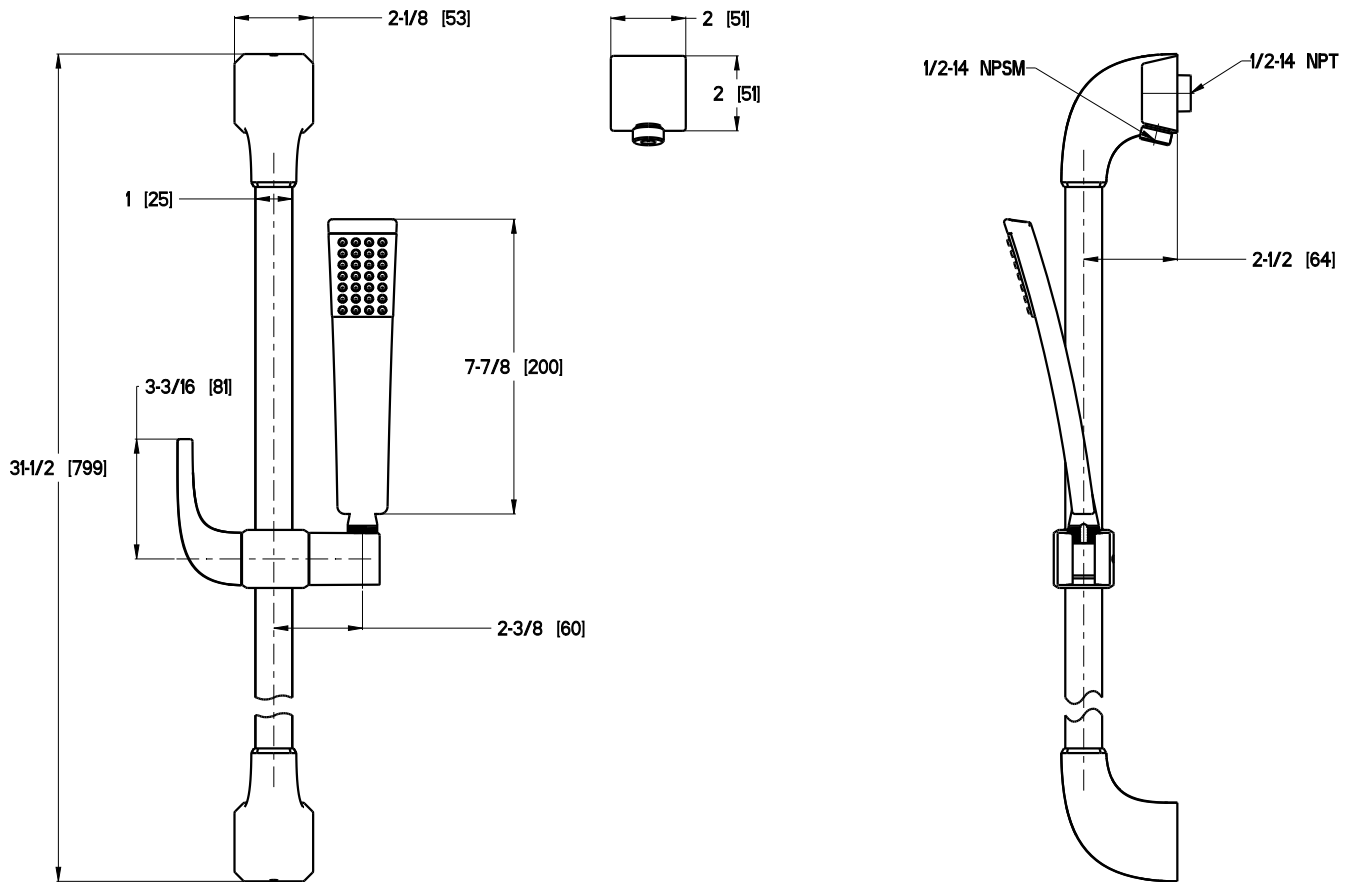

- All Metal Construction
- Pforever Warranty®

Specifications

Features

- 60" Metal Hose
- Adjustable Heights Handheld
- All Metal Construction
- Pforever Warranty®

Code Compliance

Pfister products are designed and manufactured in compliance with the following standards and codes:

- IAPMO Certified
- CSA B125 Certified
- ASME A112.18.1
- ADA Compliant-ANSI A117.1 (Lever handles only)

Dimensions

Ø1 Min to Ø1-1/2 Max. Deck Hole Openings

- 016-FE0C Finish(CC)
- 016-FE0D Finish(DD)
- 016-FE0K Finish(KK)
- 016-FE0Y Finish(Y)

- Lever Handle
- Shower Only
- Trim Only, Valve Not Included
- Solid Brass Construction

Specifications

Features

- Solid Brass Construction
- Lever Handle
- Fits OX8 and OX9 Valve Bodies
- 2.5 GPM Shower Head
- Tub & Shower (8FE Only)
- Shower Only (7FE Only)
- Trim Only, Valve Not Included
- Decorative Rain Can Shower Head
- Metal Shower Arm and Flange
- Quick Connect Tub Spout (8FE Only)
- Solid Cast Brass Tub Spout (8FE Only)
- Quick Trim Installation- Attaches Without Tools, No Exposed Screws (1FE Only)
- Pforever Warranty®

Dimensions