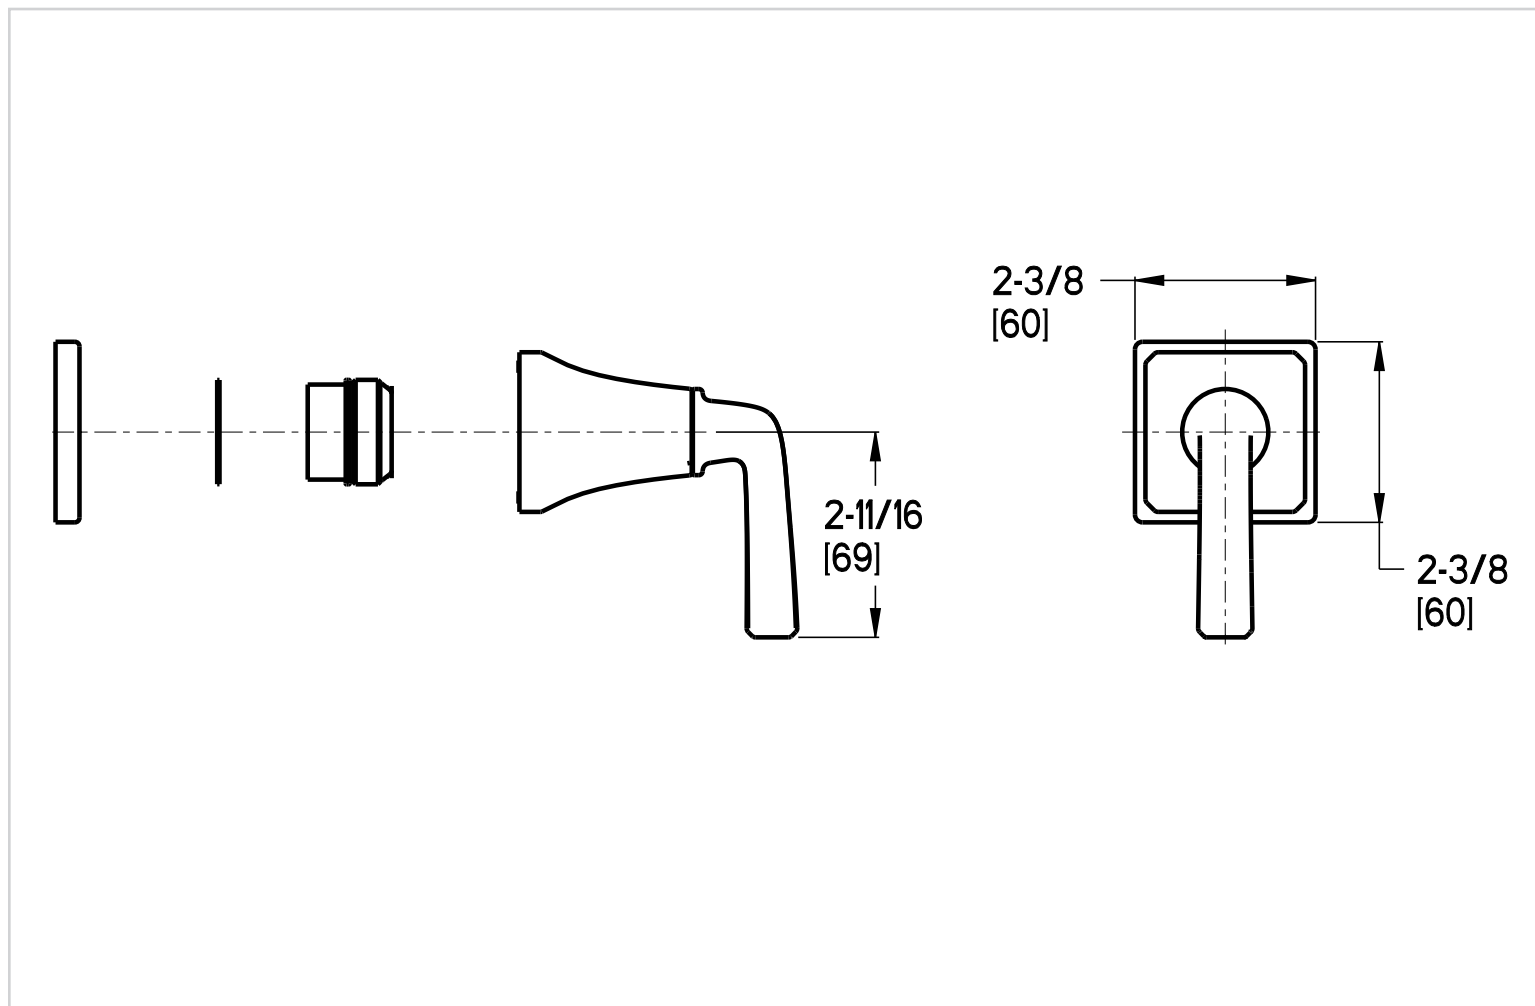

- IAPMO Certified
- CSA B125 Certified
- ASME A112.18.1
- ADA Compliant-ANSI A117.1 (Lever handles only)

Dimensions

Ø1 Min to Ø1-1/2 Max. Deck Hole Openings

- 016-FE0C Finish(CC)
- 016-FE0D Finish(DD)
- 016-FE0K Finish(KK)
- 016-FE0Y Finish(Y)

- IAPMO Certified
- CSA B125 Certified
- ASME A112.18.1
- ADA Compliant-ANSI A117.1 (Lever handles only)

Dimensions

- R89-1FEC Finish(CC) R89-1FEK Finish(KK) R89-7FEK Finish(KK) R89-8FEK Finish(KK) R89-1FED Finish(DD) R89-1FEY Finish(YY) R89-7FEY Finish(YY) R89-8FEY Finish(YY) R89-7FEC Finish(CC) R89-8FEC Finish(CC) R89-7FED Finish(DD) R89-8FED Finish(DD)

- Lever Handle
- Shower Only
- Trim Only, Valve Not Included
- Solid Brass Construction

Specifications

Features

- Solid Brass Construction
- Lever Handle
- Fits OX8 and OX9 Valve Bodies
- 2.5 GPM Shower Head
- Tub & Shower (8FE Only)
- Shower Only (7FE Only)
- Trim Only, Valve Not Included
- Decorative Rain Can Shower Head
- Metal Shower Arm and Flange
- Quick Connect Tub Spout (8FE Only)
- Solid Cast Brass Tub Spout (8FE Only)
- Quick Trim Installation- Attaches Without Tools, No Exposed Screws (1FE Only)
- Pforever Warranty®

Dimensions