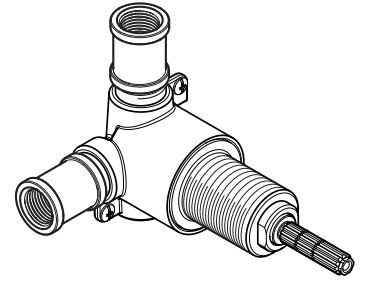

In-Wall Diverter Valve

015-4WDX Finish(XX)

Specifications

Features

- All Metal Construction
- Pforever Warranty®

- All Metal Construction
- Pforever Warranty®

Code Compliance

Pfister products are designed and manufactured in compliance with the following standards and codes:

- IAPMO Certified
- CSA B125 Certified
- ASME A112.18.1
- ADA Compliant-ANSI A117.1 (Lever handles only)

Dimensions

Modern Slide Bar

- 016-3FWC Finish(CC)
- 016-3FWK Finish(KK)
- 016-3FWD Finish(DD)
- 016-3FWY Finish(YY)

- All Metal Construction
- Pforever Warranty®

Specifications

Features

- 60" Metal Hose
- Adjustable Heights Handheld
- All Metal Construction
- Pforever Warranty®

Code Compliance

Pfister products are designed and manufactured in compliance with the following standards and codes:

- Lever Handle
- Shower Only
- Trim Only, Valve Not Included
- Solid Brass Construction

Specifications

Features

- Solid Brass Construction
- Lever Handle
- Fits OX8 and OX9 Valve Bodies
- 2.5 GPM Shower Head
- Tub & Shower (8FE Only)
- Shower Only (7FE Only)
- Trim Only, Valve Not Included
- Decorative Rain Can Shower Head
- Metal Shower Arm and Flange
- Quick Connect Tub Spout (8FE Only)
- Solid Cast Brass Tub Spout (8FE Only)
- Quick Trim Installation- Attaches Without Tools, No Exposed Screws (1FE Only)
- Pforever Warranty®