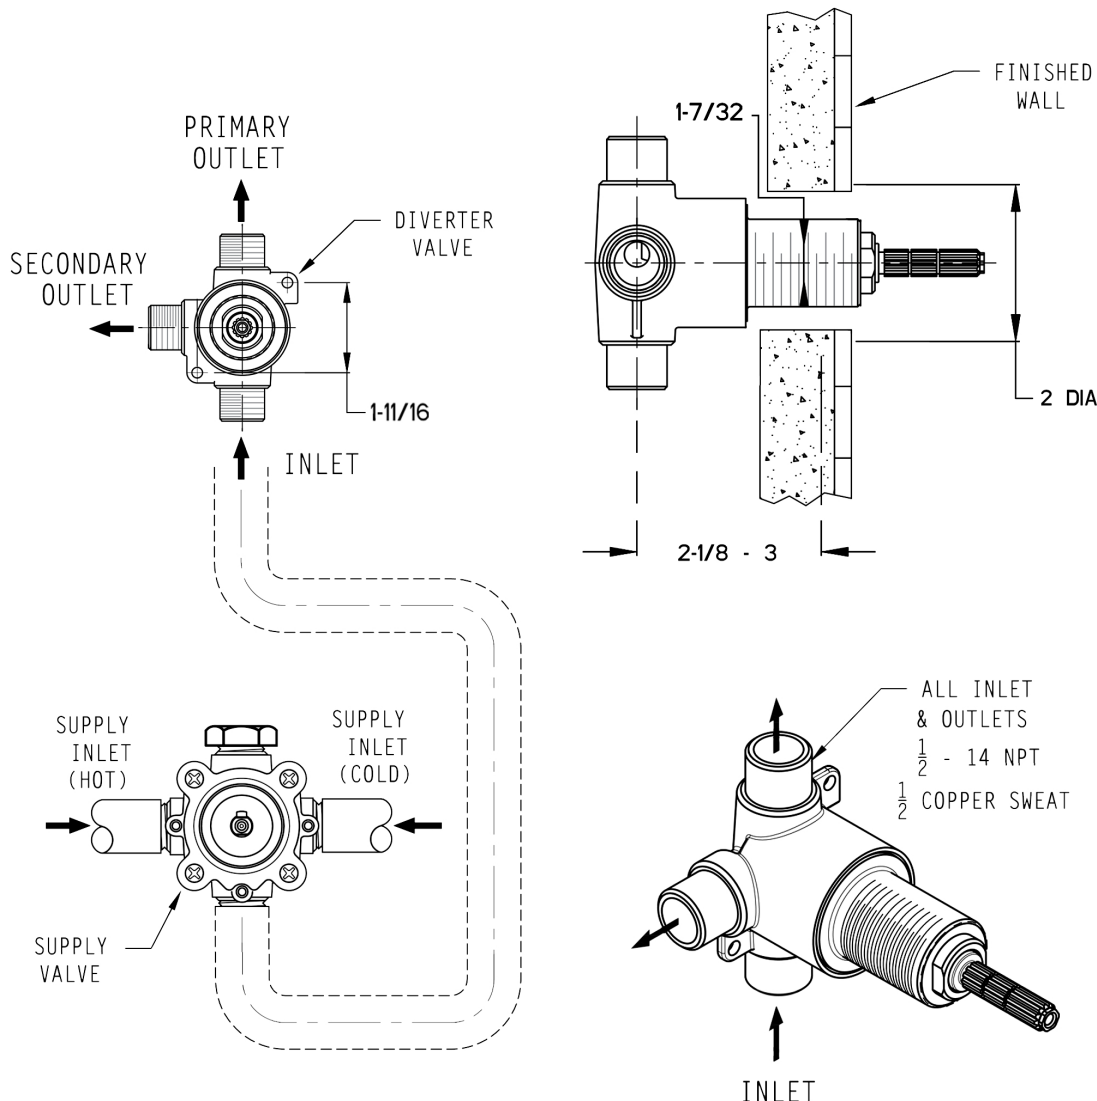

Dimensions