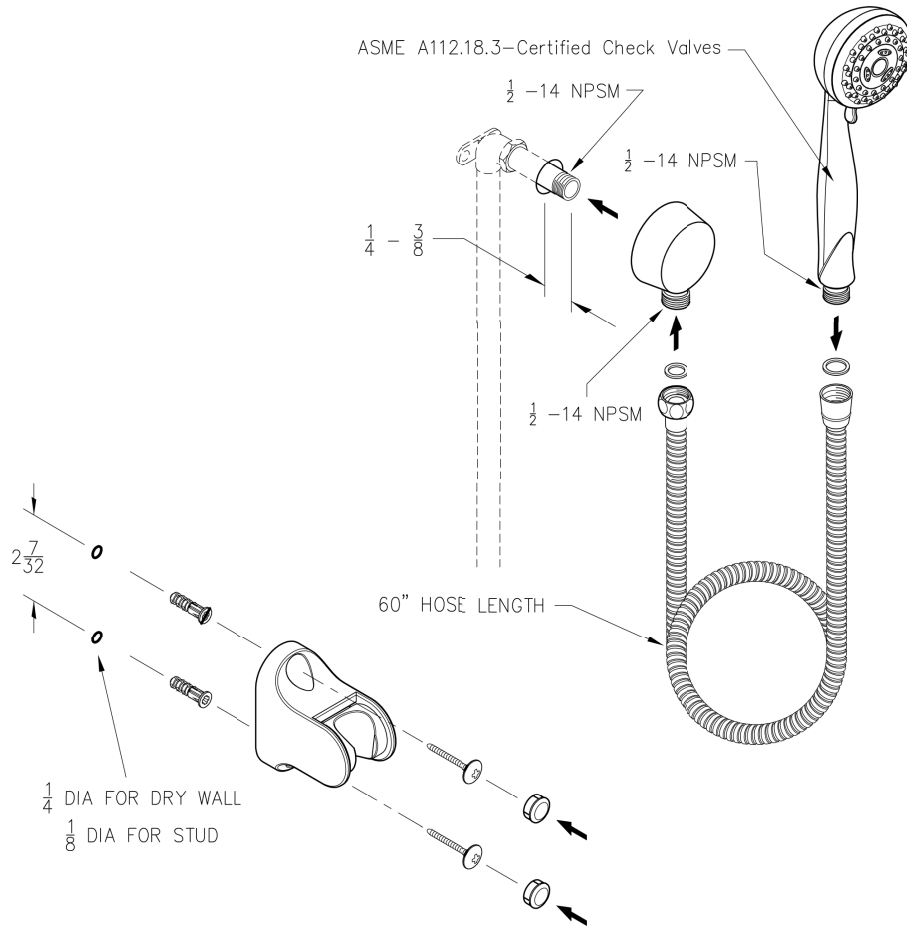

Dimensions