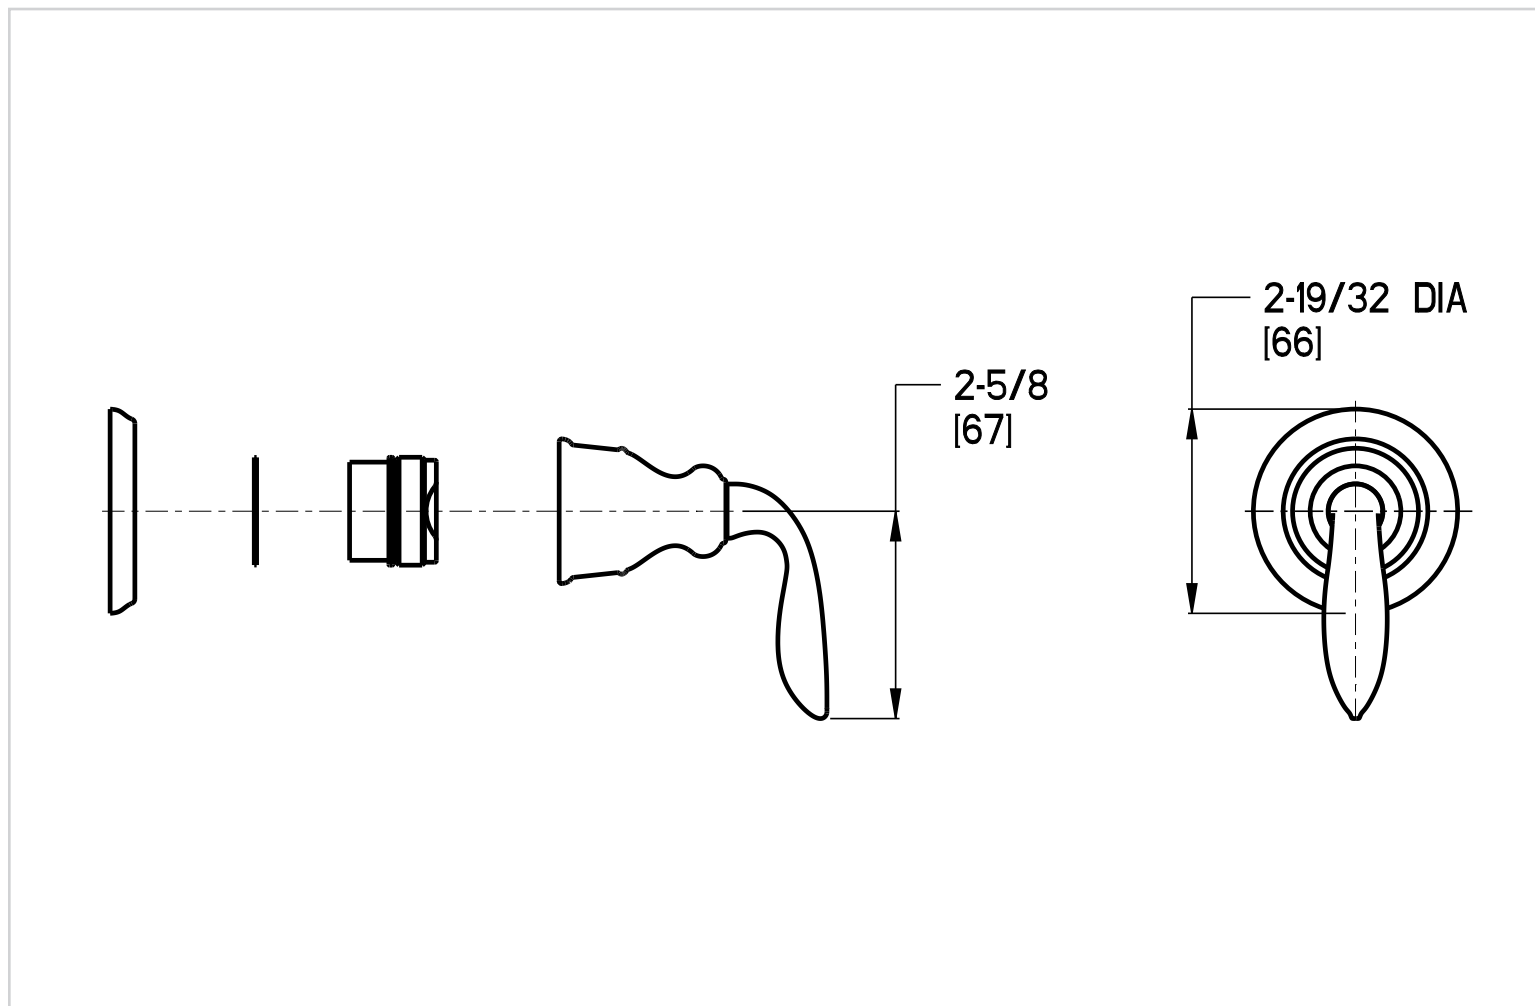

Avalon™ Diverter Trim

- 016-CB1C Finish(CC) ☐
- 016-CB1K Finish(KK) ☐
- 016-CB1Y Finish(Y) ☐

Specifications

Features

- All Metal Construction
- Pforever Warranty®

- All Metal Construction

Code Compliance

Pfister products are designed and manufactured in compliance with the following standards and codes:

- IAPMO Certified
- CSA B125 Certified
- ASME A112.18.1
- ADA Compliant-ANSI A117.1 (Lever handles only)

Dimensions