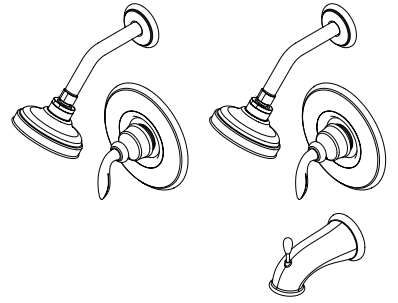

- Valve Not Included
- 3 Function Hand Shower
- Includes Back Flow Prevention System
- 60" Metal Hose with Matching Finish

Specifications

Features

- 28" Brass Slide Bar
- 3 Function Hand Shower with Dual Check Valves
- 60" Metal Hose with Matching Finish
- Includes Back Flow Prevention
- Includes Hand Shower, Hose, Slide Bar, and Drop Elbow
- Self-Cleaning Spray Head
- 2.5 GPM Shower Head (O16 Only)
- 2.0 GPM Shower Head (G16 Only)
- Pforever Warranty®

Pfister products are designed and manufactured in compliance with the following standards and codes:

- IAPMO Certified
- CSA B125 Certified
- ASME A112.18.1
- ADA Compliant-ANSI A117.1 (Lever handles only)

Dimensions

Avalon™ Shower Trim

- G89-7CBC Finish(PC)
- G89-7CBK Finish(KK)
- G89-7CBY Finish(Y Y)

- G89-8CBC Finish(PC)
- G89-8CBK Finish(KK)
- G89-8CBY Finish(Y Y)

Specifications

- Single Control
- Trim Only, Valve Not Included

Features

- EZ Clean
- Tub Options
- Round Flange
- Lever Handle
- Quick Trim Installation- Attaches Without Tools, No Exposed Screws
- Fits OX8, OX9, and JX8 Valve Bodies
- Shower Only (7CB Only)
- Metal Tub Spout (8CB Only)
- Threaded Tub Spout (8CB Only)
- Tub & Shower (8CB Only)
- 2.0 GPM Shower Head
- Mini Rain Can Shower Head
- Trim Only, Valve Not Included
- Pforever Warranty®