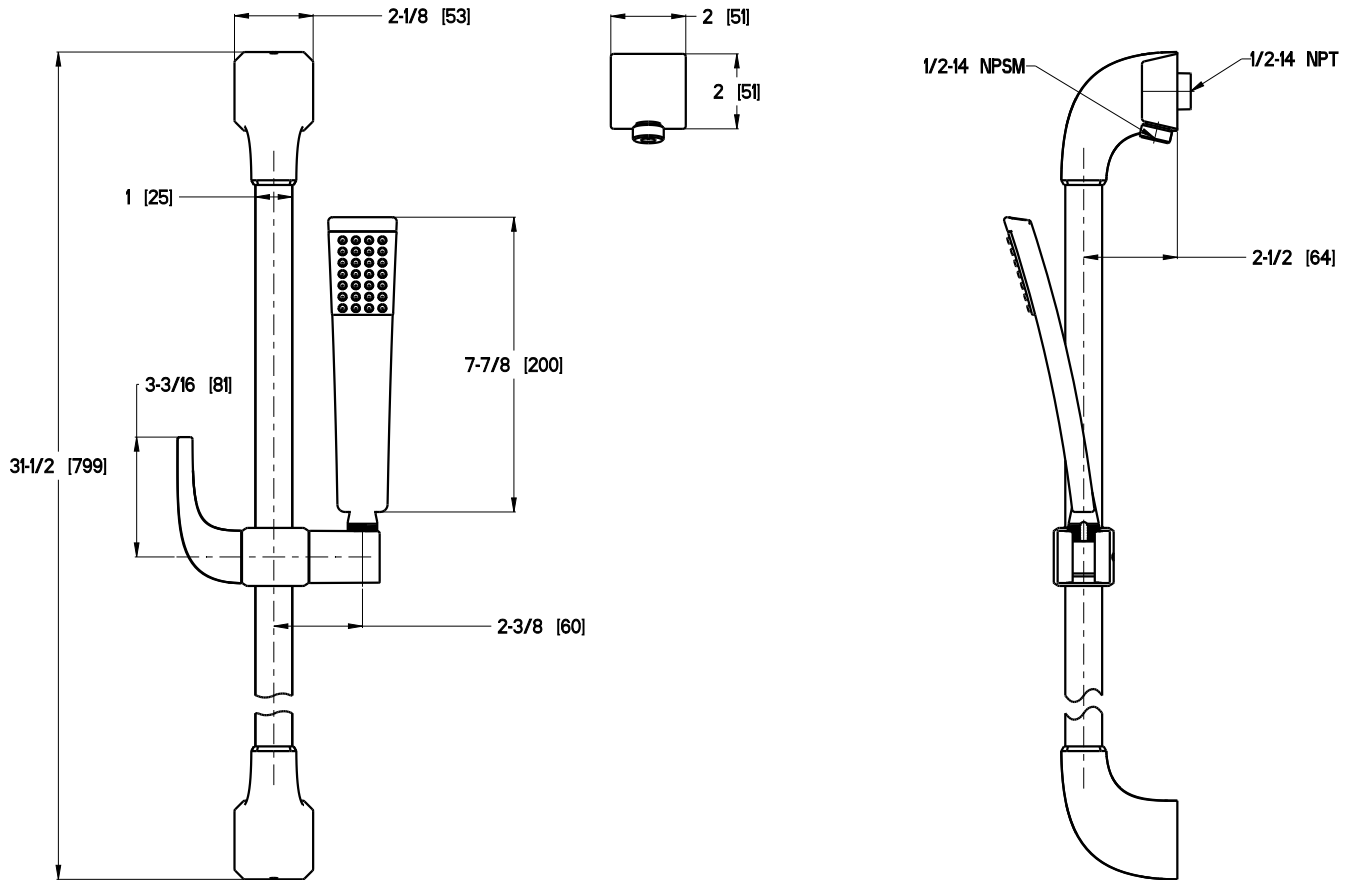

Dimensions

Ø1 Min to Ø1-1/2 Max. Deck Hole Openings