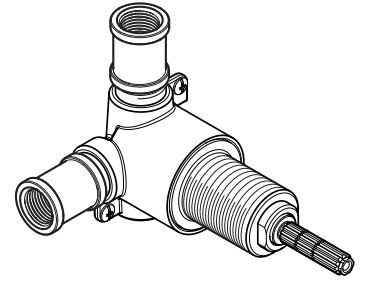

## In-Wall Diverter Valve

015-4WDX Finish(XX)