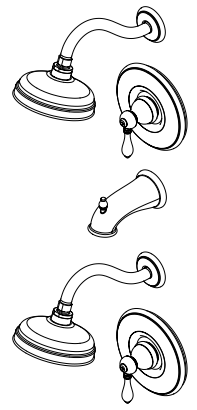

### Code Compliance

Pfister products are designed and manufactured in compliance with the following standards and codes:

- IAPMO Certified
- CSA B125 Certified
- ASME A112.18.1
- ADA Compliant-ANSI A117.1 (Lever handles only)

## Dimensions

- |   |   |
|---|---|
| R89-7MBC Finish(C) <input type="checkbox"/> | R89-8MBC Finish(C) <input type="checkbox"/> |
| R89-7MBD Finish(D) <input type="checkbox"/> | R89-8MBD Finish(D) <input type="checkbox"/> |
| R89-7MBK Finish(K) <input type="checkbox"/> | R89-8MBK Finish(K) <input type="checkbox"/> |
| R89-7MBU Finish(U) <input type="checkbox"/> | R89-8MBU Finish(U) <input type="checkbox"/> |
| R89-7MBY Finish(Y) <input type="checkbox"/> | R89-8MBY Finish(Y) <input type="checkbox"/> |

- Single Control
- Round Flange
- Trim Only, Valve Not Included

### Features

- All Metal Constuction
- Quick Connect Installation
- Round Flange
- Lever Handle
- Fits OX8 and JX8 Valve Bodies
- Tub & Shower (8MB Only)
- Shower Only (7MB Only)
- Metal Shower Arm and Flange
- Metal Ball Joint
- Self-Cleaning Shower Head
- Decorative Rain Can Shower Head
- Pforever Warranty®