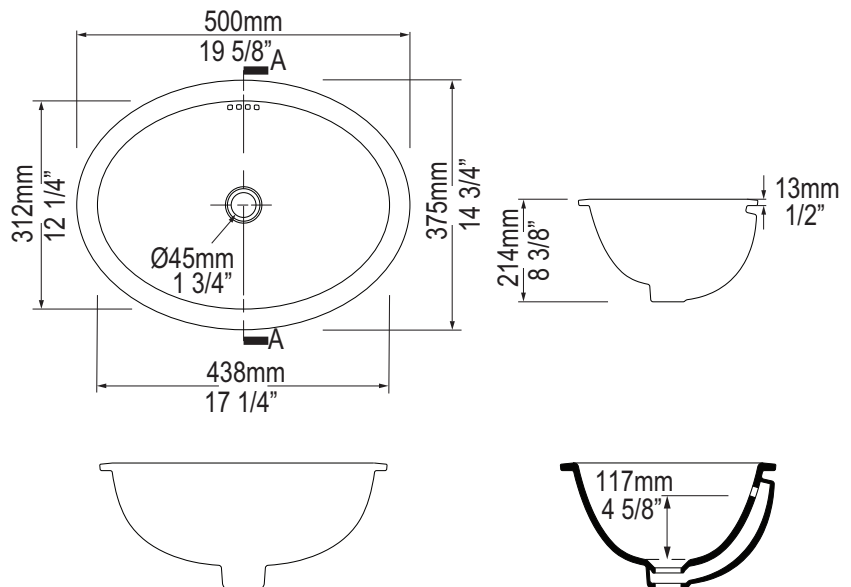

**OVAL UNDERMOUNT LAVATORY SINK**

**U.2525**

**FEATURES**

- Vitreous china with glaze that exceeds industry standard
- 19 5/8" x 14 3/4" external dimensions
- 17 1/4" x 12 1/4" internal dimensions
- 8 3/8" height
- 4 5/8" internal depth to overflow
- 1 3/4" diameter central drain
- Internal overflow