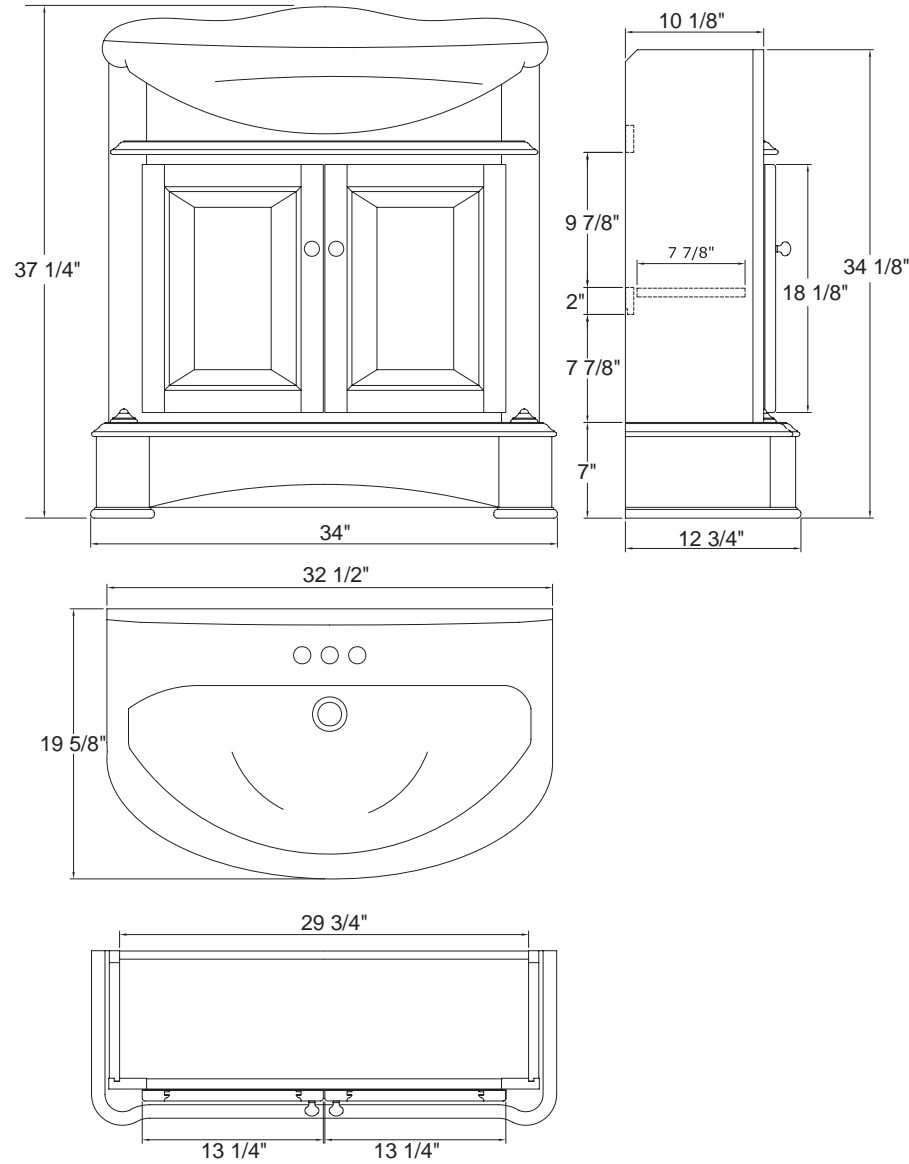

Vanity
HDV4