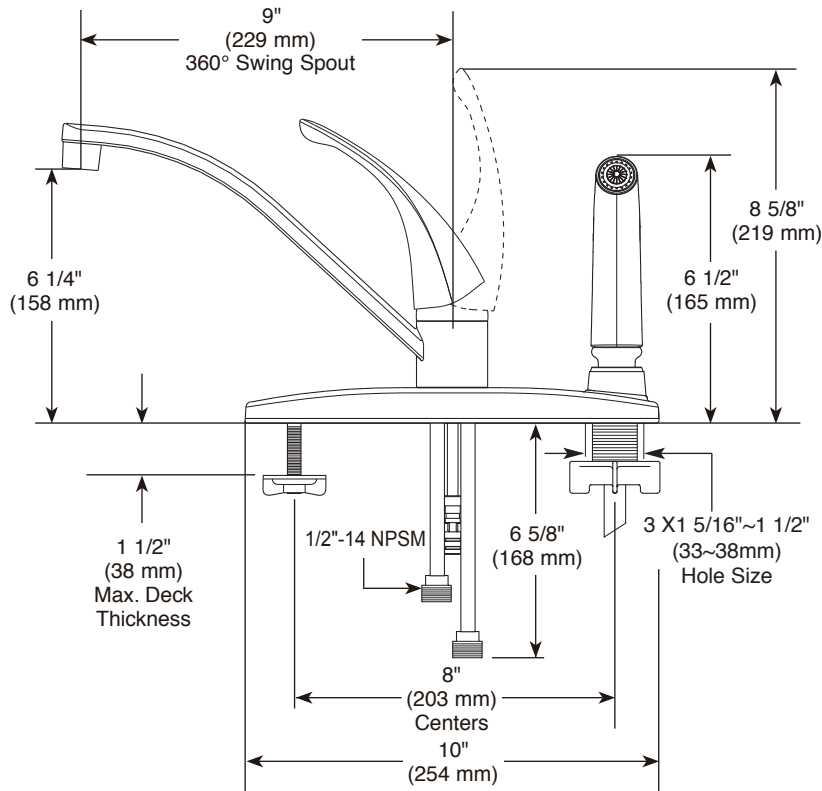

### KITCHEN FAUCET

- Single handle, lever, kitchen faucet with integral side spray.

### STANDARD SPECIFICATIONS

- Single handle kitchen faucet for exposed mountings on 3 hole sinks with 8" centers.
- Standard 9" (229 mm) long spout swings 360°.
- Replaceable rotating ball valve with replaceable non-metallic seats.
- 1/2" - 14 NPSM threaded male inlet adapters.