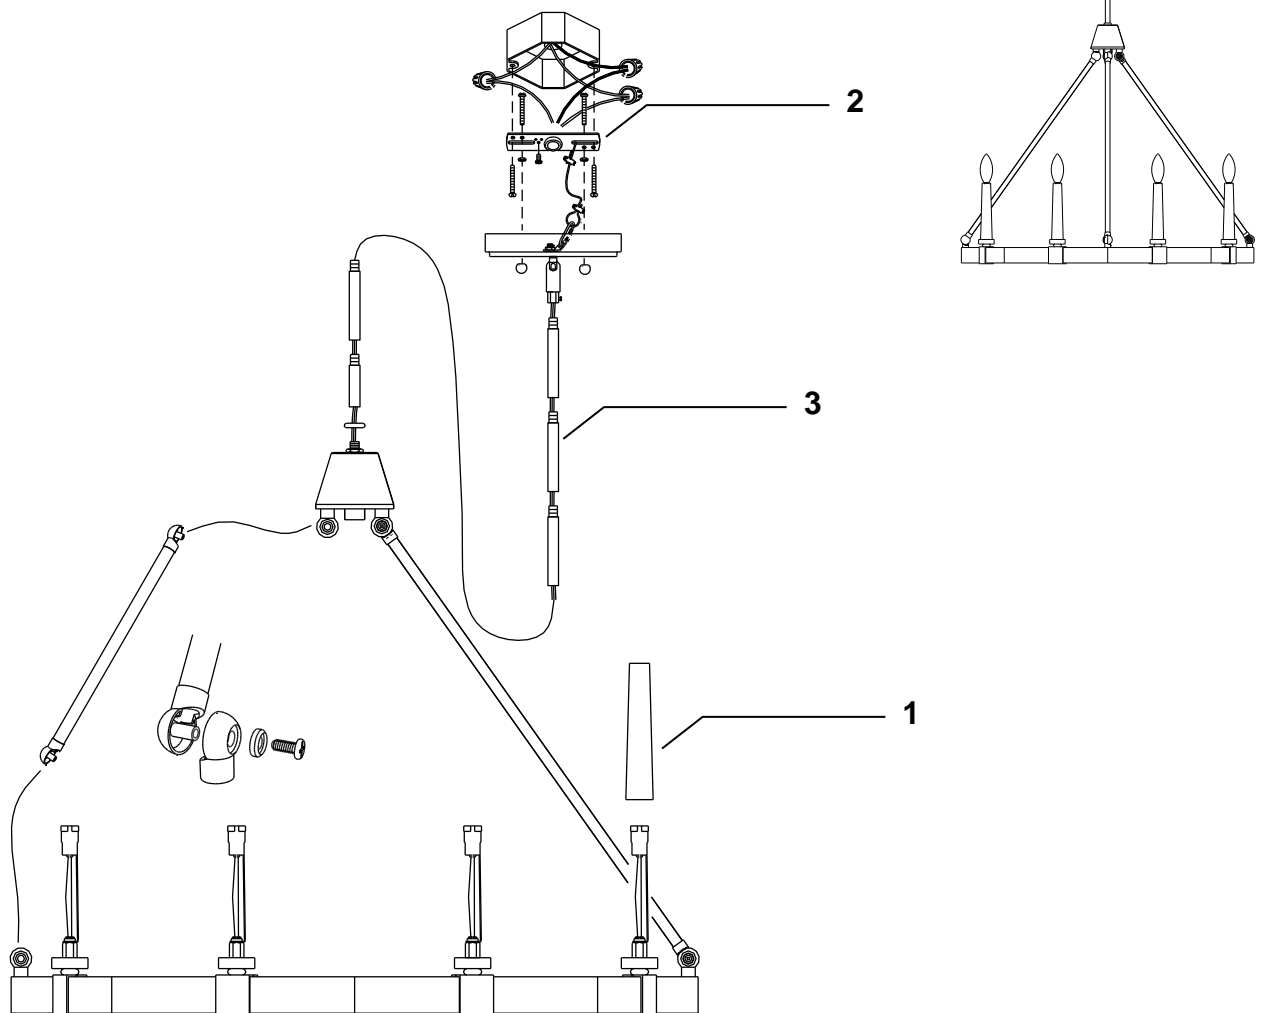

PARK HARBOR™

PHPL6212POSSAB

Cartgate Parts Breakdown

No.	Part Name	Spanish	French	Part No.
1	Candle tube(4pcs)	Tubo de vela (4 piezas)	Bougie tube (4pcs)	PHSPVCAN1POSSWTY
2	Mounting strap(1pc)	Correa de montaje (1pc)	Sangle de montage (1pc)	PHSPVUNIVBRKTWTY
3	Stem(4pcs)	Vástago (4pcs)	Tige (4pcs)	PHSPVSTEM12POSSWTY
3	Stem(1pc)	Vástago (1pc)	Tige (1pc)	PHSPVSTEM6POSSWTY