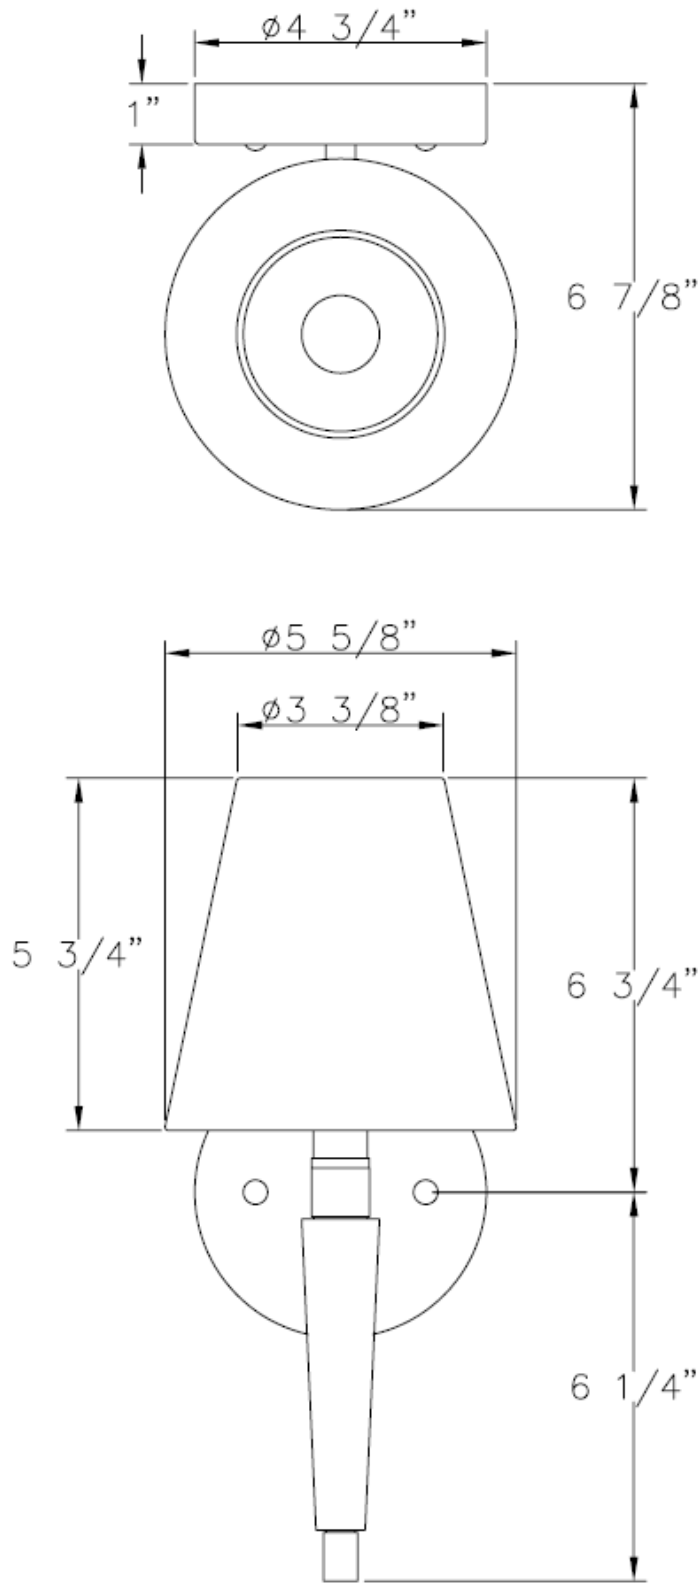

PHWL3061PN