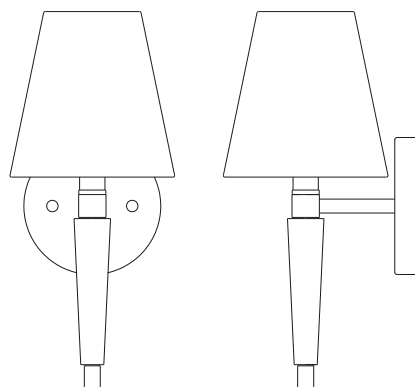

PARK HARBOR™

Manteo Sconce

PHWL3061PN

- 1-Light Sconce in Polished Nickel
- No special tools needed for assembly
- Mounting in up position
- Wattage: Uses one 60W candelabra base lamp max

See dimensional drawing on back.