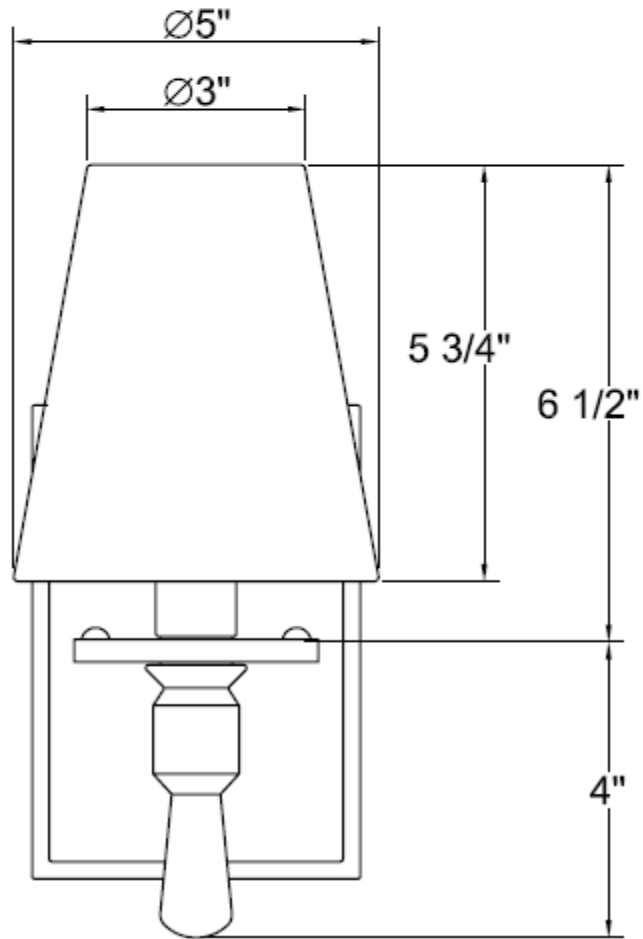

PARK HARBOR™

Southampton Sconce

PHWL3011PN/BN

- 1-Light Sconce in Polished Nickel or Brushed Nickel
- No special tools needed for assembly
- Mount in up position
- Wattage: Uses one 60W candelabra base lamps max