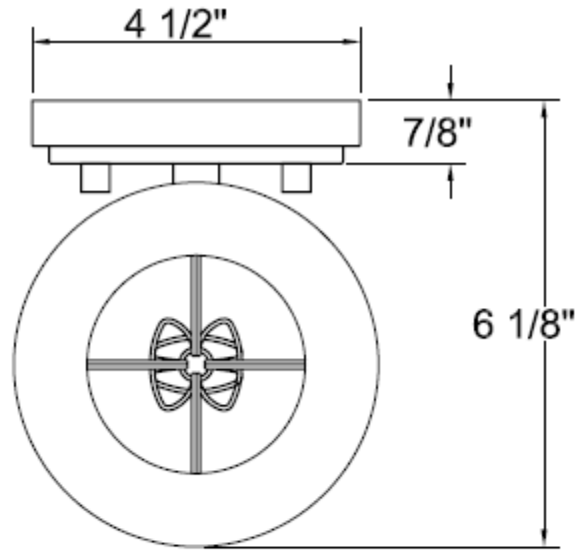

PARK HARBOR™

Southampton Sconce

PHWL3011PN/BN

- 1-Light Sconce in Polished Nickel or Brushed Nickel
- No special tools needed for assembly
- Mount in up position
- Wattage: Uses one 60W candelabra base lamps max

PHWL3011PN/BN