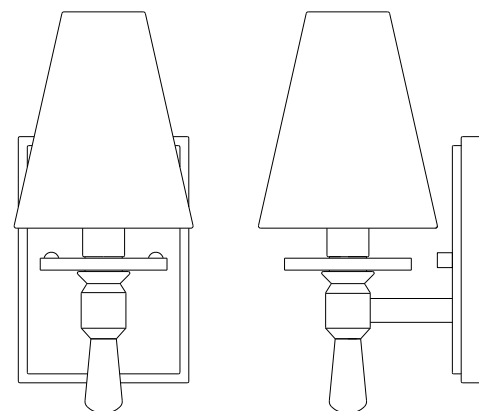

PARK HARBOR™

Southampton Sconce

PHWL3011PN/BN

- 1-Light Sconce in Polished Nickel or Brushed Nickel
- No special tools needed for assembly
- Mount in up position
- Wattage: Uses one 60W candelabra base lamps max

PHWL3011PN/BN