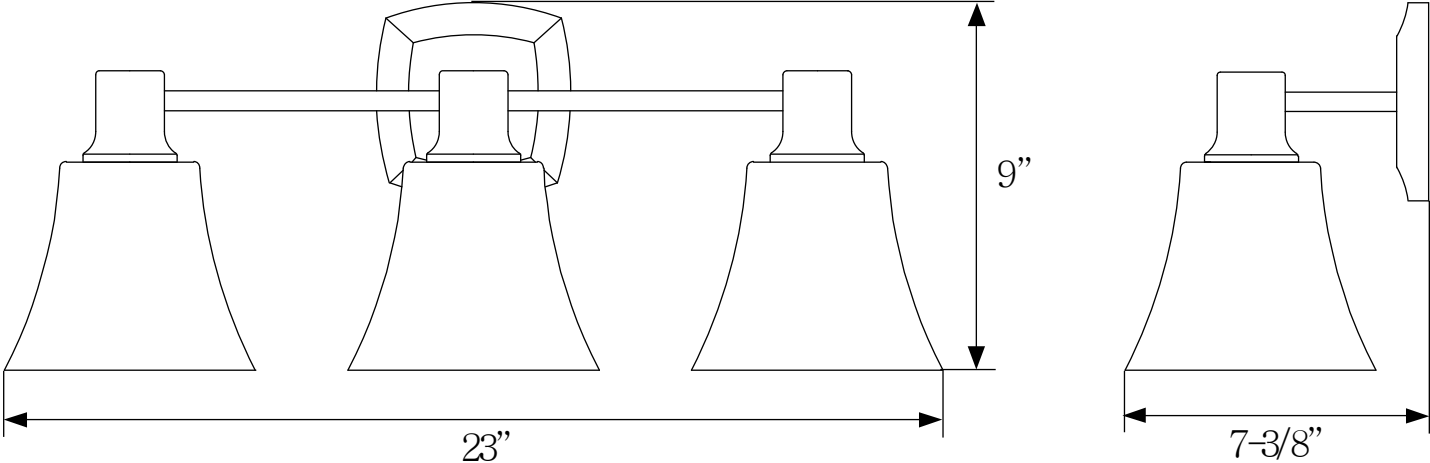

PHVL2223BN/ORB/PC/PN