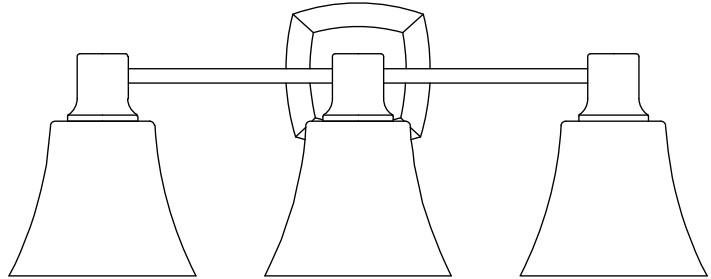

PARK HARBOR™

Southern Shores Vanity Light

PHVL2223BN/ORB/PC/PN

- . 3-Light Vanity Light in Brushed Nickel, Oil Rubbed Bronze, Polished Chrome, or Polished Nickel
- . No special tools needed for assembly
- . Mount in up or down position
- . Wattage: Uses three 100W medium base lamp max