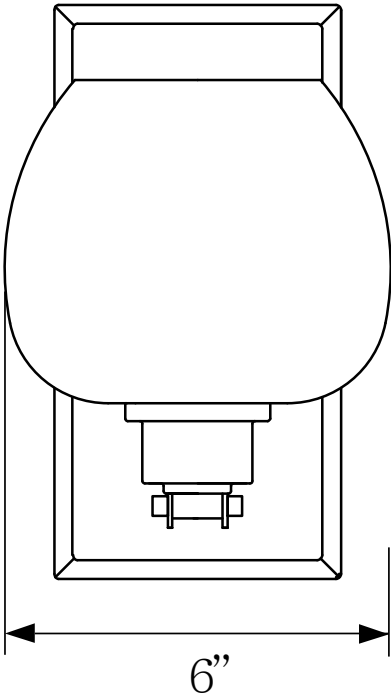

PHVL2201BN/ORB