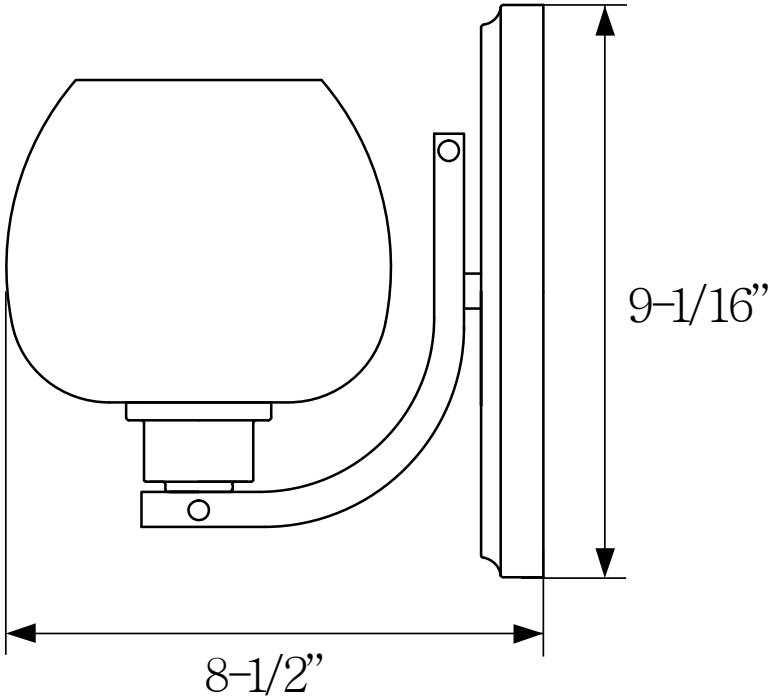

PHVL2201BN/ORB