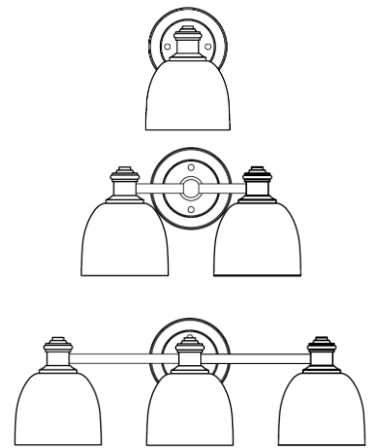

## Peebles Vanity Light

PHVL2131BRZ/BN/PN  
PHVL2132BRZ/BN/PN  
PHVL2133BRZ/BN/PN

- 1, 2 or 3-Light Vanity Light in Plated Oxidized Bronze, Brushed Nickel or Polished Nickel
- No special tools needed for assembly
- Mount in up or down position
- Wattage: