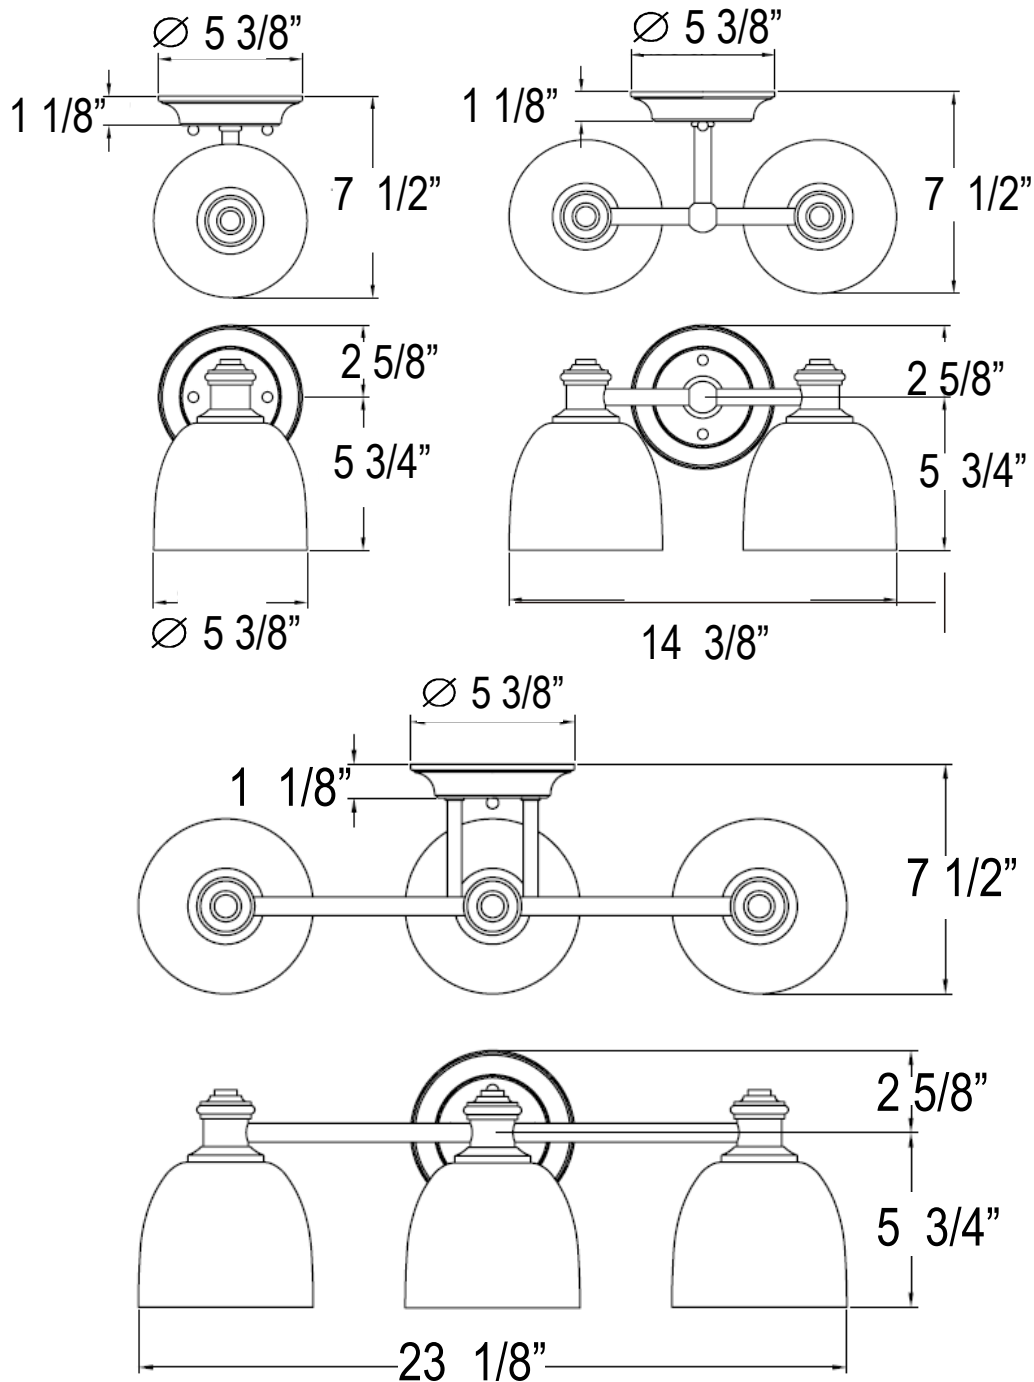

PHVL2131BRZ/BN/PN
PHVL2132BRZ/BN/PN
PHVL2133BRZ/BN/PN