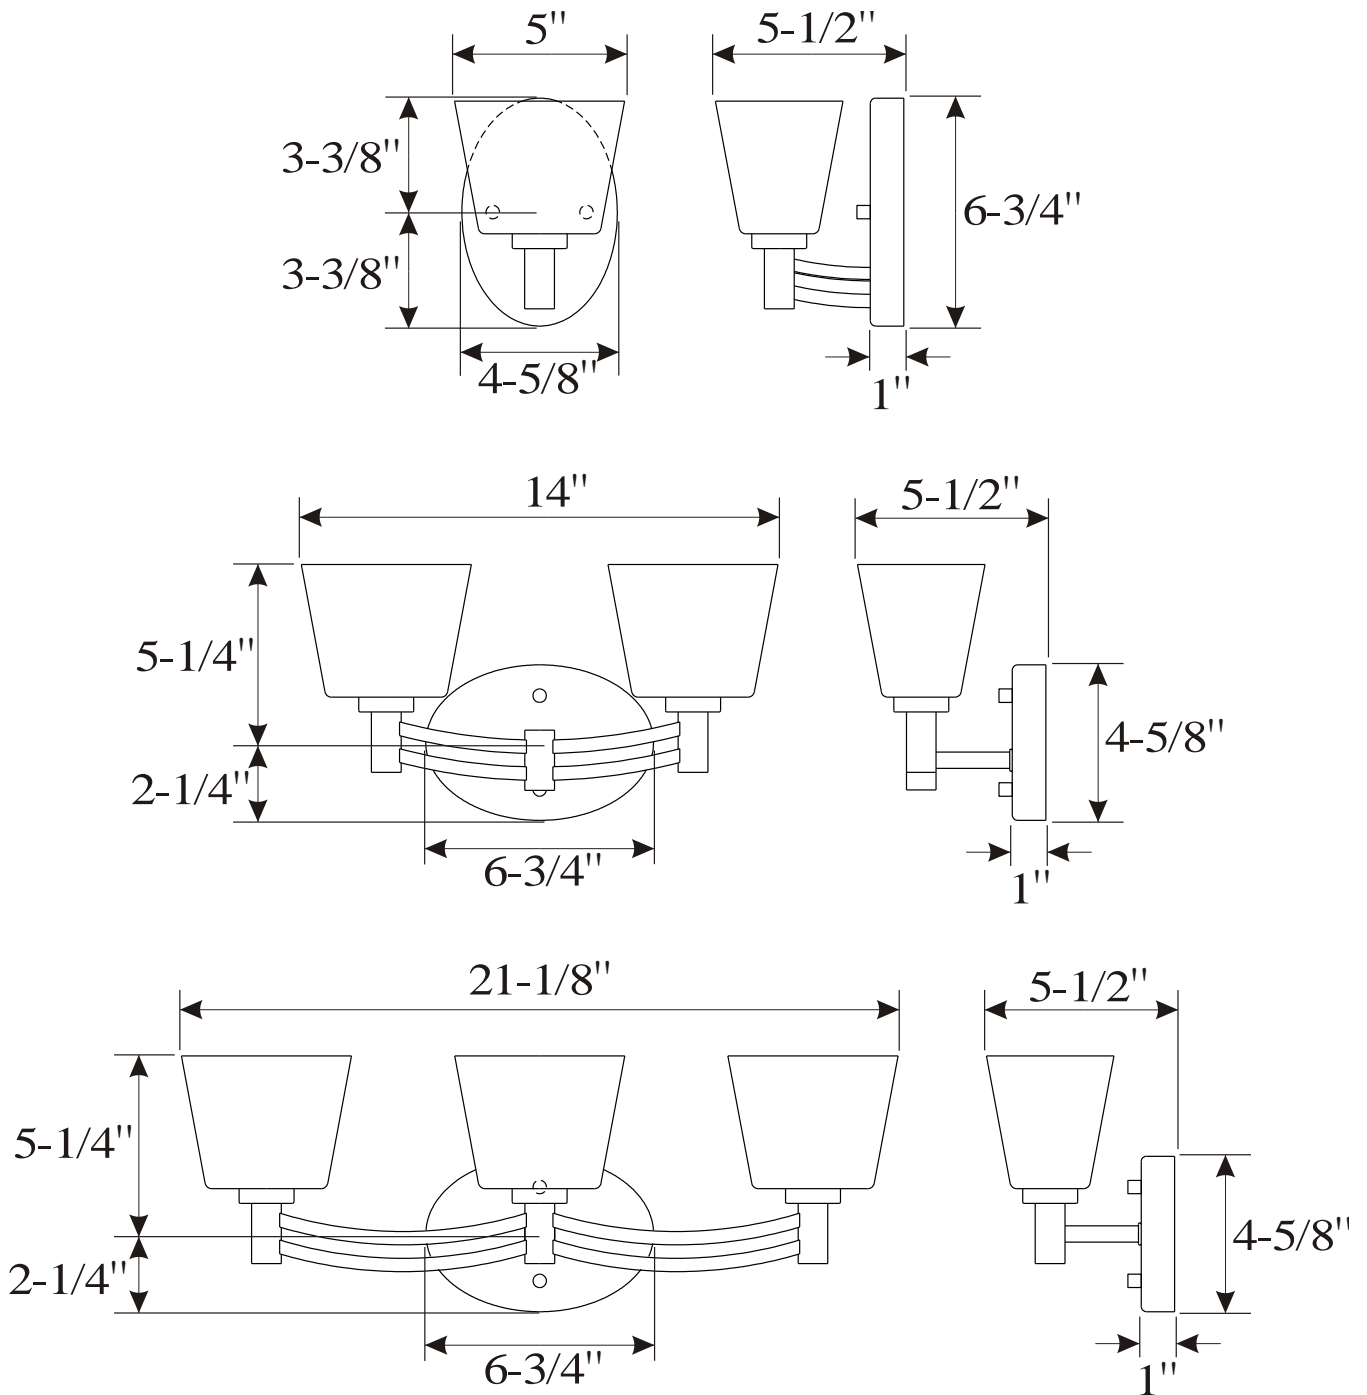

PHVL2111ORB/BN
PHVL2112ORB/BN
PHVL2113ORB/BN