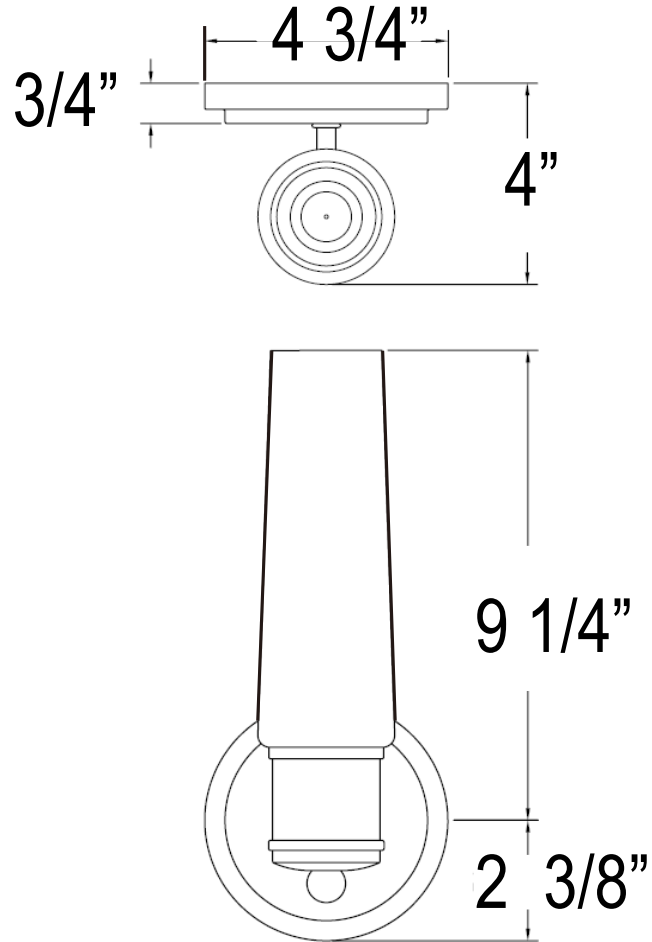

PHVL2091BN/PC/BRZ