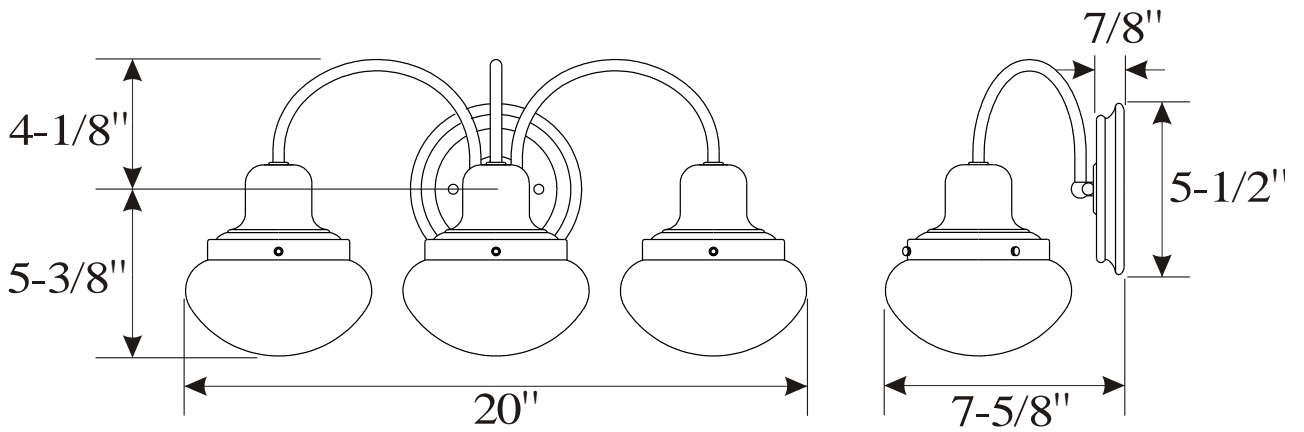

PHVL2051BN/PN

PHVL2052BN/PN

PHVL2053BN/PN