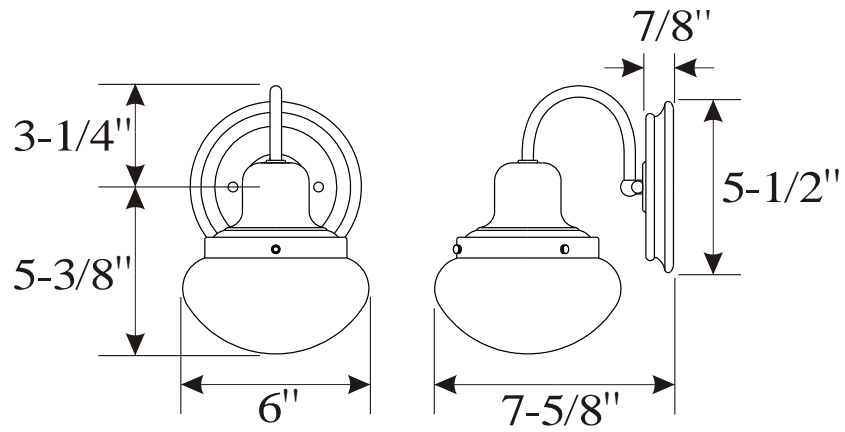

PHVL2051BN/PN

PHVL2052BN/PN

PHVL2053BN/PN