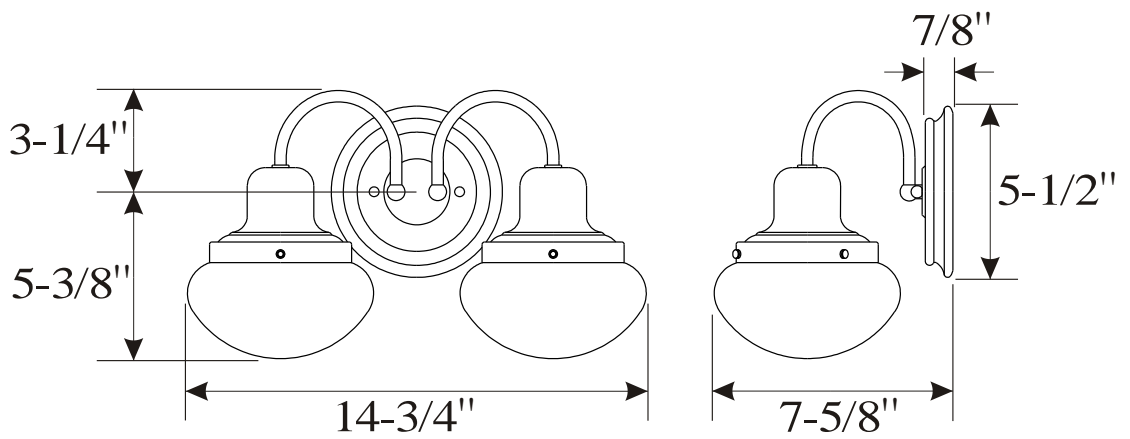

PHVL2051BN/PN

PHVL2052BN/PN

PHVL2053BN/PN