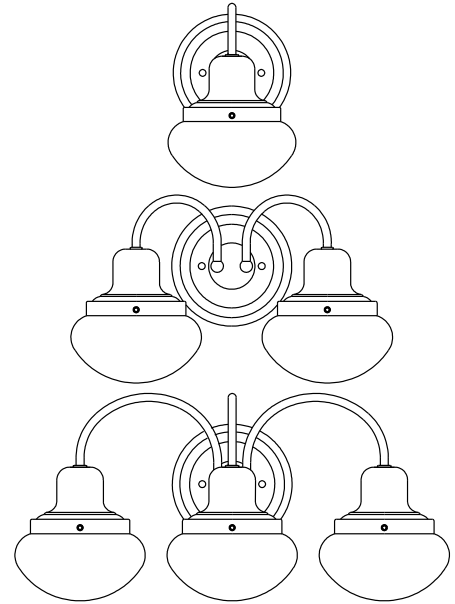

PARK HARBOR™

Pamplin Vanity Light

PHVL2051BN/PN
PHVL2052BN/PN
PHVL2053BN/PN

- 1, 2 or 3-Light Vanity Light in Brushed Nickel or Polished Nickel
- No special tools needed for assembly
- Mount in down position
- Wattage:
 - PHVL2051BN/PN: Uses one 100W medium base lamp max
 - PHVL2052BN/PN: Uses two 100W medium base lamps max
 - PHVL2053BN/PN: Uses three 100W medium base lamps max