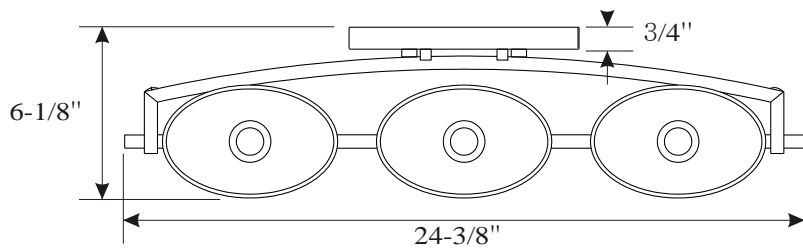

Vanity Light

**VL2041BN/PC/ORB**  
**VL2042BN/PC/ORB**  
**VL2043BN/PC/ORB**

- 1, 2, or 3 - Light Vanity Light in Brushed Nickel, Polished Chrome or Oil Rubbed Bronze
- Opal Etched Glass
- No special tools needed for assembly
- Mount position: Up or down
- Certification:

ETL

Damp Location Only

- Backplate dimensions : L 8-1/4" x W 4-1/2" x D 3/4"
- Wattage:

VL2041BN/PC/ORB: Uses one 60W G9 based lamp max

VL2042BN/PC/ORB: Uses two 60W G9 based lamps max

VL2043BN/PC/ORB: Uses three 60W G9 based lamps max

See dimensional drawing on back.

VL2041BN /PC/ORB

VL2042BN/PC/ORB

VL2043BN/PC/ORB