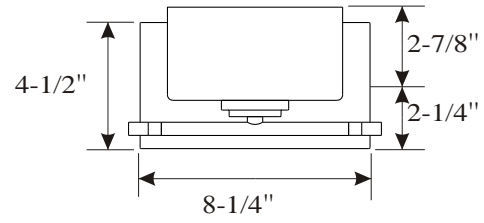

ETL

Damp Location Only

- Backplate dimensions : L 8-1/4" x W 4-1/2" x D 3/4"
- Wattage:

VL2041BN/PC/ORB: Uses one 60W G9 based lamp max

VL2042BN/PC/ORB: Uses two 60W G9 based lamps max

VL2043BN/PC/ORB: Uses three 60W G9 based lamps max

See dimensional drawing on back.

VL2041BN /PC/ORB

VL2042BN/PC/ORB

VL2043BN/PC/ORB