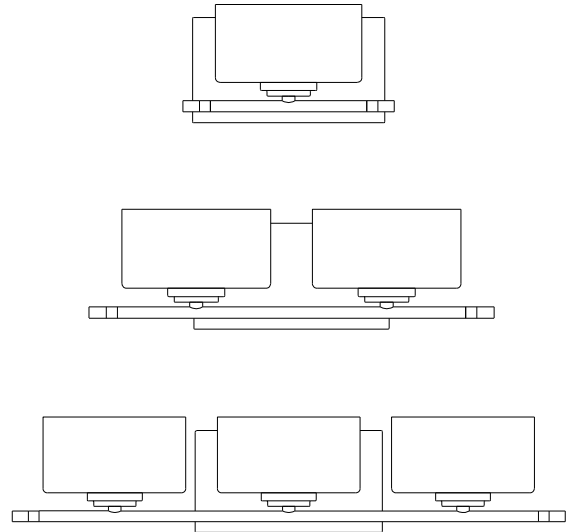

Vanity Light

**VL2041BN/PC/ORB**  
**VL2042BN/PC/ORB**  
**VL2043BN/PC/ORB**

- 1, 2, or 3 - Light Vanity Light in Brushed Nickel, Polished Chrome or Oil Rubbed Bronze
- Opal Etched Glass
- No special tools needed for assembly
- Mount position: Up or down
- Certification:

ETL

Damp Location Only

- Backplate dimensions : L 8-1/4" x W 4-1/2" x D 3/4"
- Wattage:

VL2041BN/PC/ORB: Uses one 60W G9 based lamp max

VL2042BN/PC/ORB: Uses two 60W G9 based lamps max

VL2043BN/PC/ORB: Uses three 60W G9 based lamps max

See dimensional drawing on back.

VL2041BN /PC/ORB

VL2042BN/PC/ORB

VL2043BN/PC/ORB