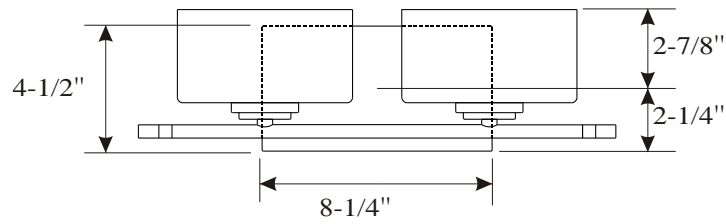

ETL

Damp Location Only

- Backplate dimensions : L 8-1/4" x W 4-1/2" x D 3/4"
- Wattage:

VL2041BN/PC/ORB: Uses one 60W G9 based lamp max

VL2042BN/PC/ORB: Uses two 60W G9 based lamps max

VL2043BN/PC/ORB: Uses three 60W G9 based lamps max

See dimensional drawing on back.

VL2041BN /PC/ORB

VL2042BN/PC/ORB

VL2043BN/PC/ORB