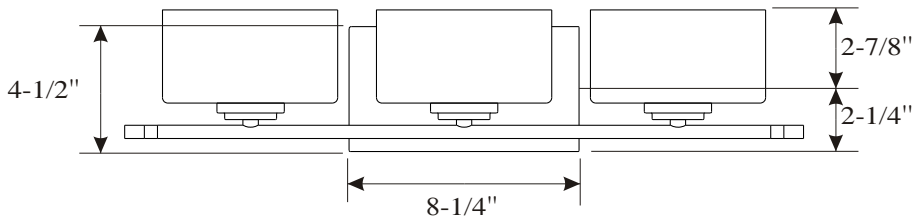

ETL

Damp Location Only

- Backplate dimensions : L 8-1/4" x W 4-1/2" x D 3/4"
- Wattage:

VL2041BN/PC/ORB: Uses one 60W G9 based lamp max

VL2042BN/PC/ORB: Uses two 60W G9 based lamps max

VL2043BN/PC/ORB: Uses three 60W G9 based lamps max

See dimensional drawing on back.

VL2041BN /PC/ORB

VL2042BN/PC/ORB

VL2043BN/PC/ORB