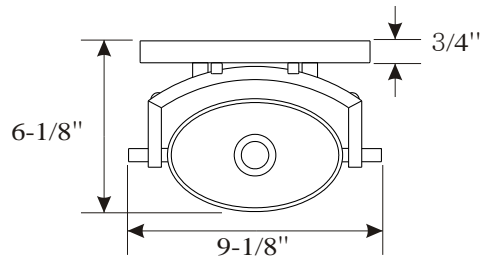

Vanity Light

**VL2041BN/PC/ORB**  
**VL2042BN/PC/ORB**  
**VL2043BN/PC/ORB**

- 1, 2, or 3 - Light Vanity Light in Brushed Nickel, Polished Chrome or Oil Rubbed Bronze
- Opal Etched Glass
- No special tools needed for assembly
- Mount position: Up or down
- Certification:

ETL

Damp Location Only

- Backplate dimensions : L 8-1/4" x W 4-1/2" x D 3/4"
- Wattage:

VL2041BN/PC/ORB: Uses one 60W G9 based lamp max

VL2042BN/PC/ORB: Uses two 60W G9 based lamps max

VL2043BN/PC/ORB: Uses three 60W G9 based lamps max

See dimensional drawing on back.

VL2041BN /PC/ORB

VL2042BN/PC/ORB

VL2043BN/PC/ORB