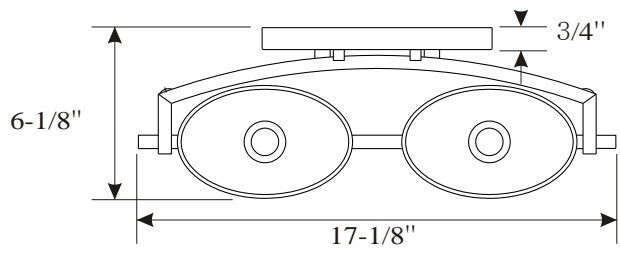

Vanity Light

**VL2041BN/PC/ORB**  
**VL2042BN/PC/ORB**  
**VL2043BN/PC/ORB**

- 1, 2, or 3 - Light Vanity Light in Brushed Nickel, Polished Chrome or Oil Rubbed Bronze
- Opal Etched Glass
- No special tools needed for assembly
- Mount position: Up or down
- Certification:

ETL

Damp Location Only

- Backplate dimensions : L 8-1/4" x W 4-1/2" x D 3/4"
- Wattage:

VL2041BN/PC/ORB: Uses one 60W G9 based lamp max

VL2042BN/PC/ORB: Uses two 60W G9 based lamps max

VL2043BN/PC/ORB: Uses three 60W G9 based lamps max

See dimensional drawing on back.

VL2041BN /PC/ORB

VL2042BN/PC/ORB

VL2043BN/PC/ORB