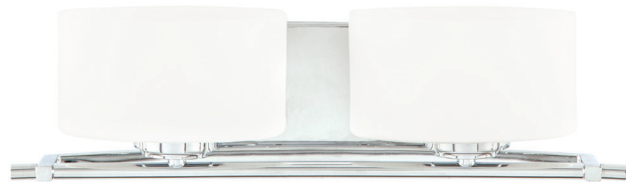

# DUNLEITH

The handsome profile of the Dunleith collection adds a stylish touch to your home. This design combines angular elements with sophisticated oval shades of etched opal glass for a versatile look, available in brushed nickel and polished chrome finishes.

Finish:

PC

BN

FOR MORE VIEWS, GO TO [PARKHARBORLIGHTING.COM](http://PARKHARBORLIGHTING.COM)

PHVL2041PC

PHVL2042PC

PHVL2043PC

Item	Dimensions	Extension	Back Plate/Canopy	Bulbs	Maximum Hanging Height	Stems Included
PHVL2041PC	5 1/8" H x 9 1/8" W	6 1/8"	4 1/2" H x 8 1/4" W	(1) 60W G9	-	-
PHVL2042PC	5 1/8" H x 17 1/8" W	6 1/8"	4 1/2" H x 8 1/4" W	(2) 60W G9	-	-
PHVL2043PC	5 1/8" H x 24 3/8" W	6 1/8"	4 1/2" H x 8 1/4" W	(3) 60W G9	-	-

PHVL2041BN

PHVL2042BN

PHVL2043BN

Item	Dimensions	Extension	Back Plate/Canopy	Bulbs	Maximum Hanging Height	Stems Included
PHVL2041BN	5 1/8" H x 9 1/8" W	6 1/8"	4 1/2" H x 8 1/4" W	(1) 60W G9	-	-
PHVL2042BN	5 1/8" H x 17 1/8" W	6 1/8"	4 1/2" H x 8 1/4" W	(2) 60W G9	-	-
PHVL2043BN	5 1/8" H x 24 3/8" W	6 1/8"	4 1/2" H x 8 1/4" W	(3) 60W G9	-	-

# DUNLEITH

The handsome profile of the Dunleith collection adds a stylish touch to your home. This design combines angular elements with sophisticated oval shades of etched opal glass for a versatile look, available in an oil rubbed bronze finish.