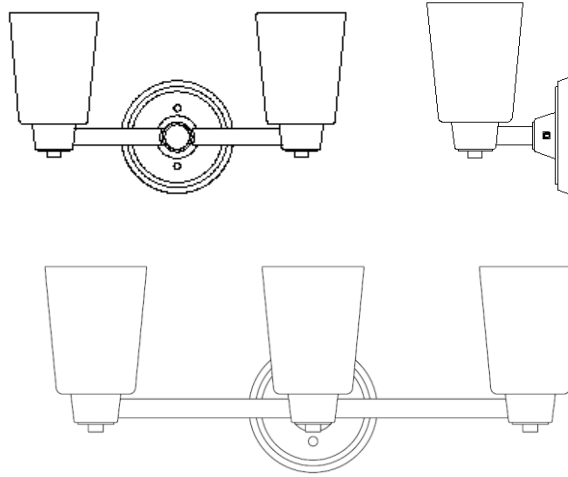

# PARK HARBOR™

PHVL2001/2002/2003 BN/ORB

Windsor Gate Parts Breakdown

No.	Part Name	Spanish	French	Part No.
1	Wire connector (2pcs)	Conector de cable (2pcs)	Capuchon de connexion (2pcs)	PHSP200HDWRBNWTY PHSP200HDWRORBWTY
2	Screw (2pcs)	Tornillo (2pcs)	Vis (2pcs)	
3	Screw (1pc)	Tornillo (2pcs)	Vis (2pcs)	
4	Mounting bar (1pc)	Barra de montaje (1pc)	Barrette de fixation (1pc)	
5	Ground screw (1pc)	Tornillo a tierra (1pc)	Vis de borne de terre (1pc)	
6	Finial (2pcs)	Remate (2pcs)	Faiteau (2pcs)	
6	Finial (1pc)	Remate (1pc)	Faiteau (1pc)	PHSPRNU3ORBWTY PHSPRNU3BN1WTY
7	Glass (1,2 or 3 pcs)	Vidrio (1,2 or 3 pcs)	Verre (1,2 or 3 pcs)	PHSP200GLSWTY