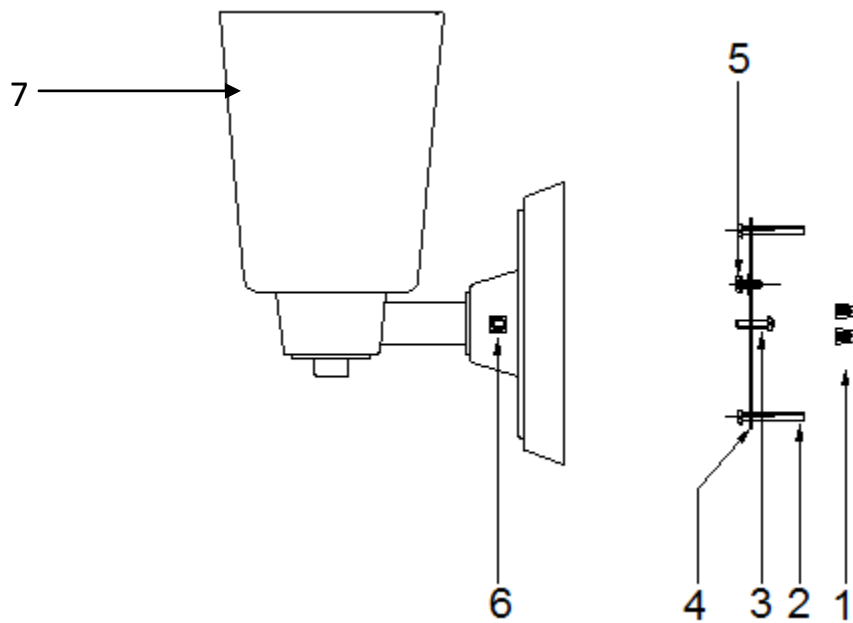

# PARK HARBOR™

PHVL2001/2002/2003 BN/ORB

Windsor Gate Parts Breakdown

No.	Part Name	Spanish	French	Part No.
1	Wire connector (2pcs)	Conector de cable (2pcs)	Capuchon de connexion (2pcs)	PHSP200HDWRBNWTY PHSP200HDWRORBWTY
2	Screw (2pcs)	Tornillo (2pcs)	Vis (2pcs)	
3	Screw (1pc)	Tornillo (2pcs)	Vis (2pcs)	
4	Mounting bar (1pc)	Barra de montaje (1pc)	Barrette de fixation (1pc)	
5	Ground screw (1pc)	Tornillo a tierra (1pc)	Vis de borne de terre (1pc)	
6	Finial (2pcs)	Remate (2pcs)	Faiteau (2pcs)	
6	Finial (1pc)	Remate (1pc)	Faiteau (1pc)	PHSPRNU3ORBWTY PHSPRNU3BN1WTY
7	Glass (1,2 or 3 pcs)	Vidrio (1,2 or 3 pcs)	Verre (1,2 or 3 pcs)	PHSP200GLSWTY