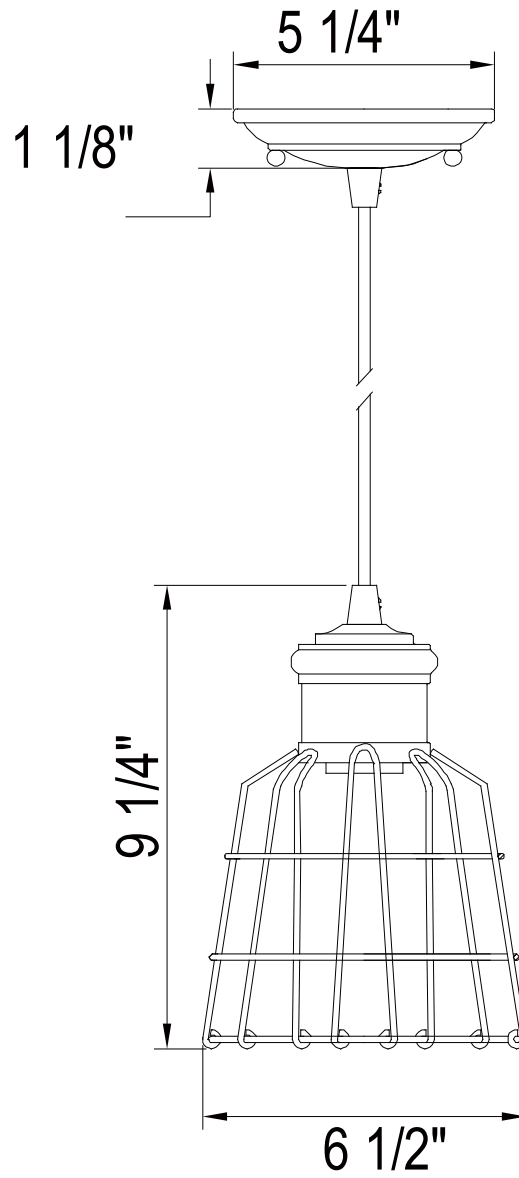

PARK HARBOR™

Mini Pendant

PHPL5561LGB

- 1- Light Mini Pendant in Light Golden Bronze
- No special tools needed for assembly
- Wattage: Uses one 100W medium base lamp max

PHPL5561LGB