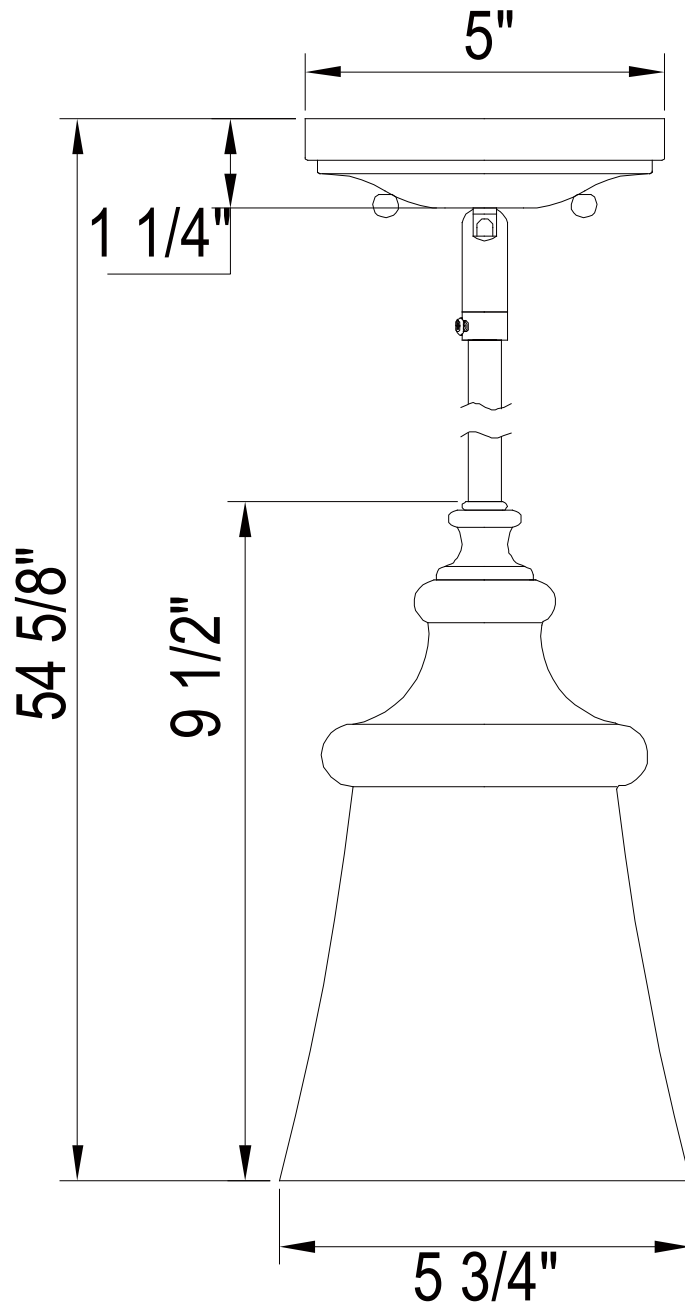

PARK HARBOR™

Milford Mini Pendant

PHPL5481BN/ORB

- 1- Light Mini Pendant in Brushed Nickel or Oil Rubbed Bronze
- No special tools needed for assembly
- Wattage: Uses one 100W medium base lamp max

PHPL5481BN/ORB