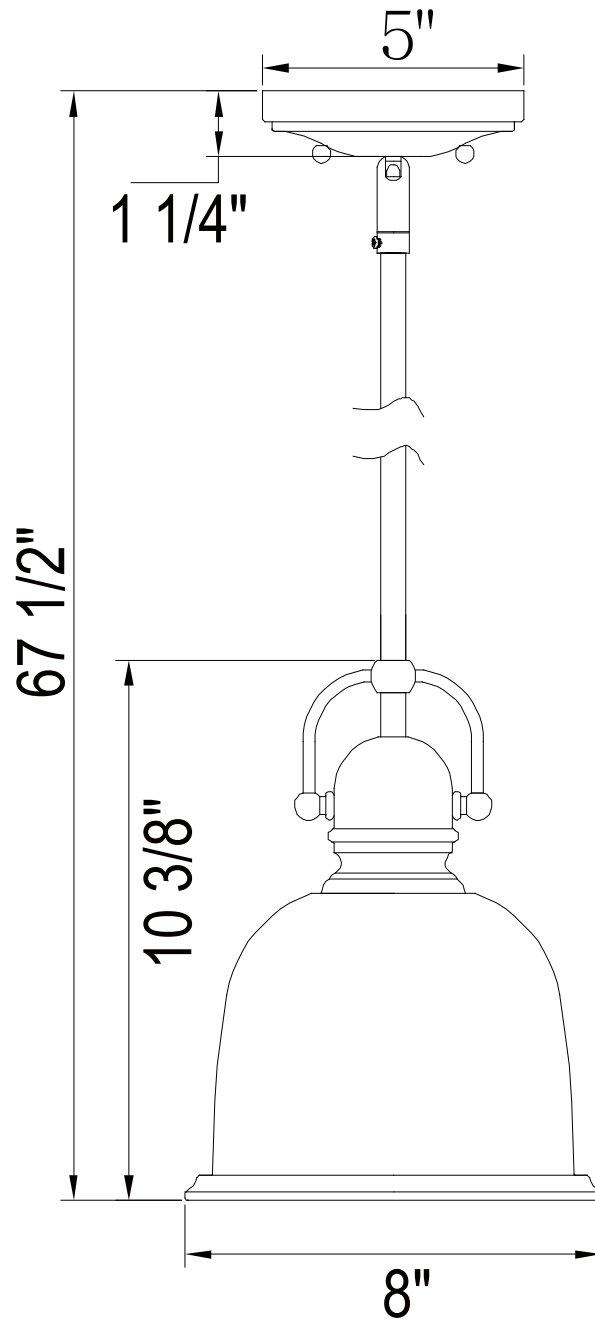

## Pendant

PHPL5431BN/ORB

- 1- Light Pendant in Brushed Nickel or Oil Rubbed Bronze
- No special tools needed for assembly
- Wattage: Uses one 100W medium base lamp max

PHPL5431BN/ORB