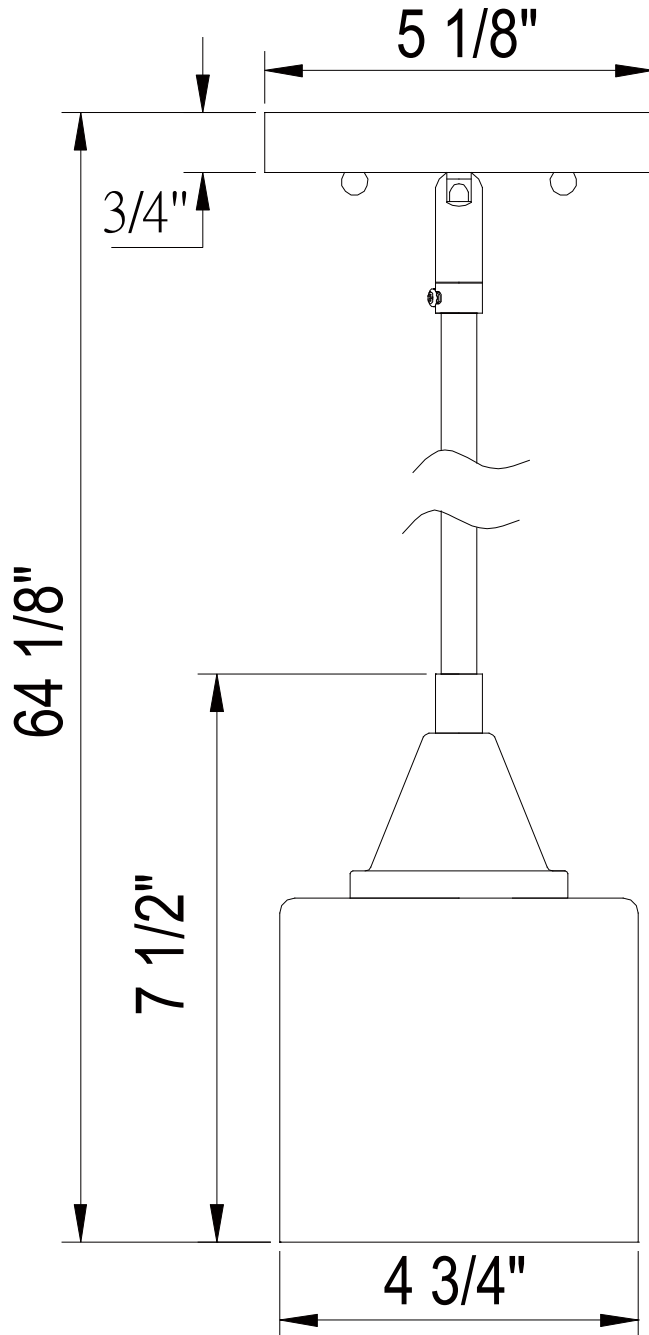

PARK HARBOR™

Eastover Pendant

PHPL5361BN/ORB

- 1- Light Mini Pendant in Brushed Nickel or Oil Rubbed Bronze
- No special tools needed for assembly
- Wattage: Uses one 100W medium base lamp max

PHPL5361BN/ORB