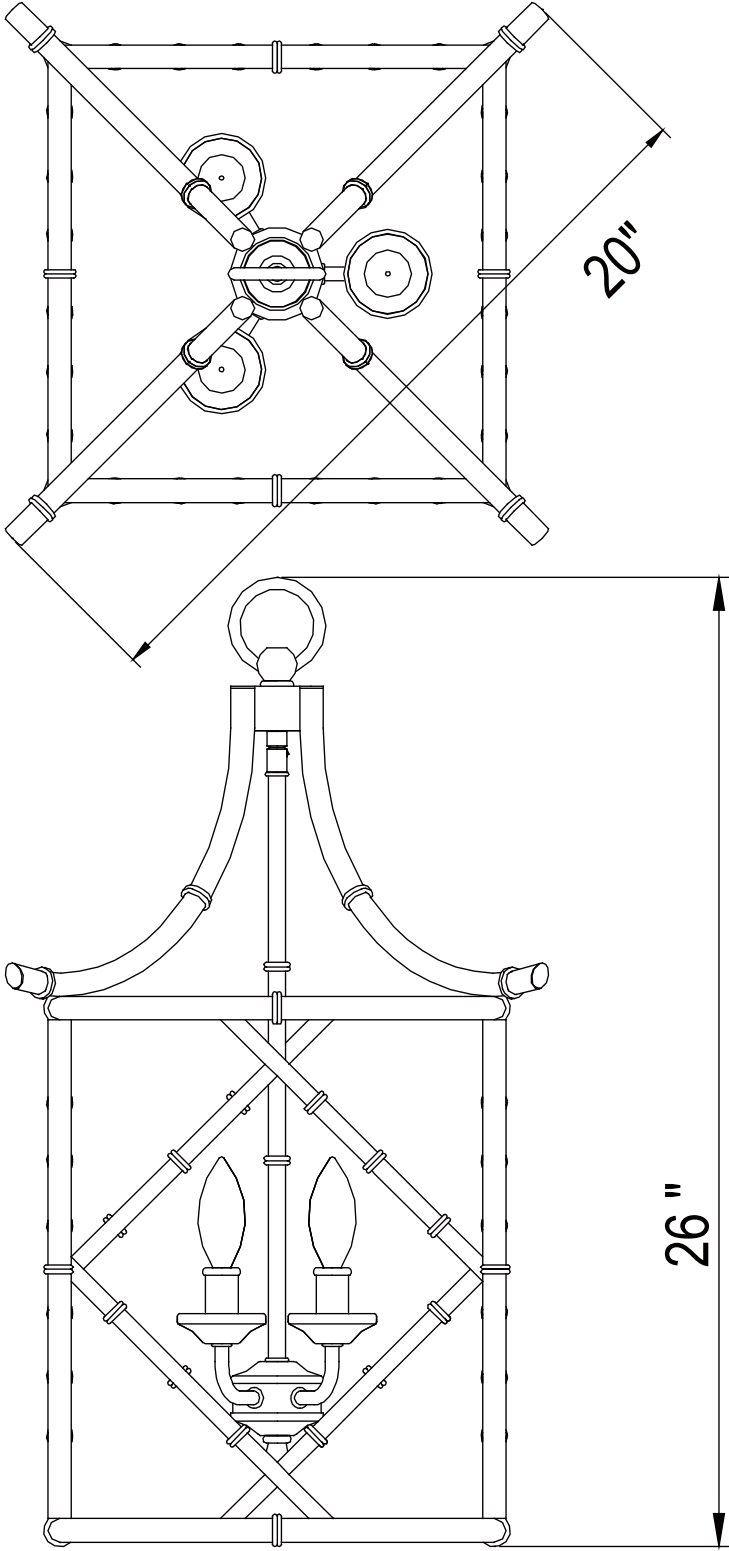

PARK HARBOR™

PHPL5163GGL