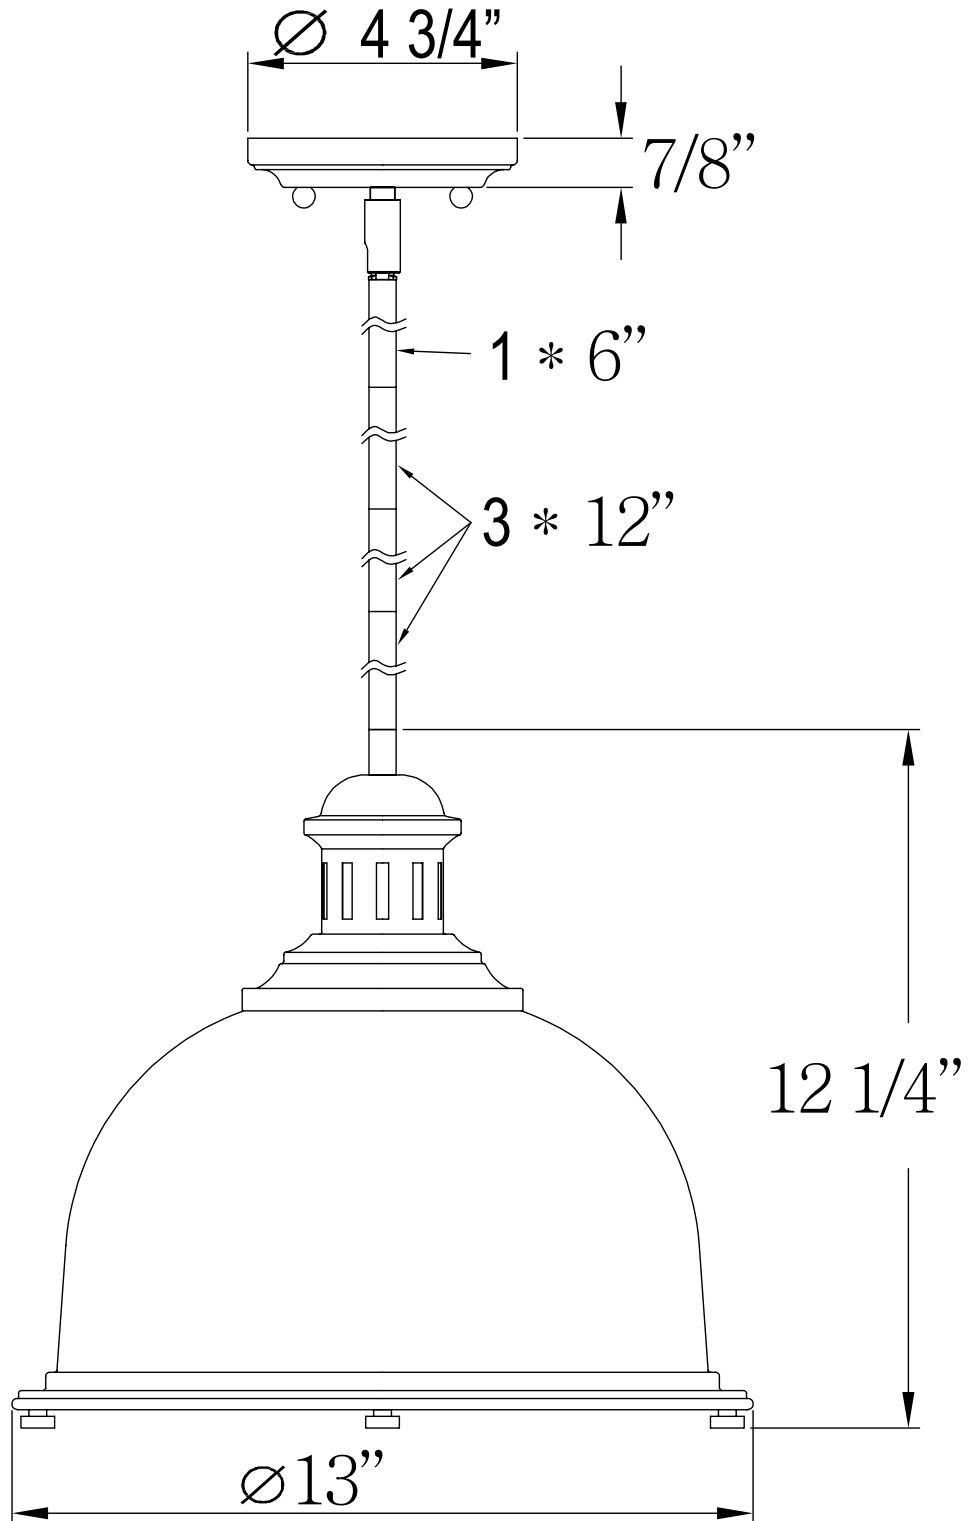

PARK HARBOR™

Pendant

PHPL5081BRZ/BN

- 1-Light Pendant in Plated Oxidized Bronze or Brushed Nickel
- No special tools needed for assembly
- Wattage: Uses one 100W medium base lamp max

PHPL5081BRZ/BN