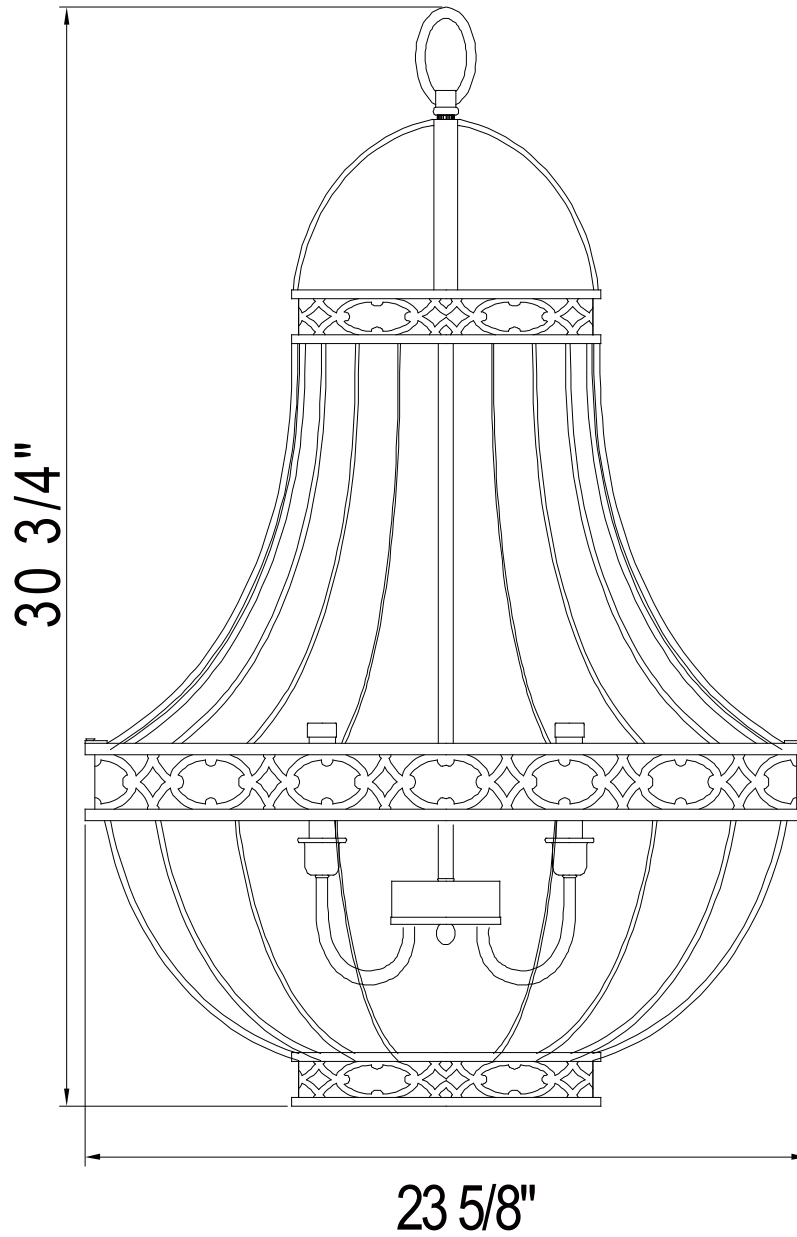

PARK HARBOR™

Chandelier

PHHL6305GB

- 5- Light Chandelier in Gilded Bronze
- No special tools needed for assembly
- Wattage: Uses five 60W candelabra base lamps max

PHHL6305GB