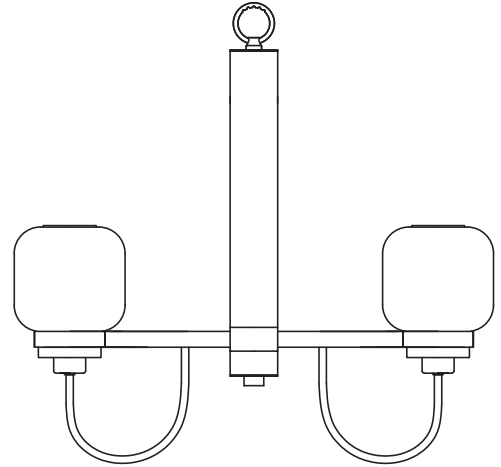

PARK HARBOR™

**Calloway  
Chandelier**

PHHL6225BN/ORB

- 5-Light Chandelier in Brushed Nickel or Oil Rubbed Bronze
- No special tools needed for assembly
- Wattage: PHHL6225BN/ORB: Uses five 100W medium base lamps max