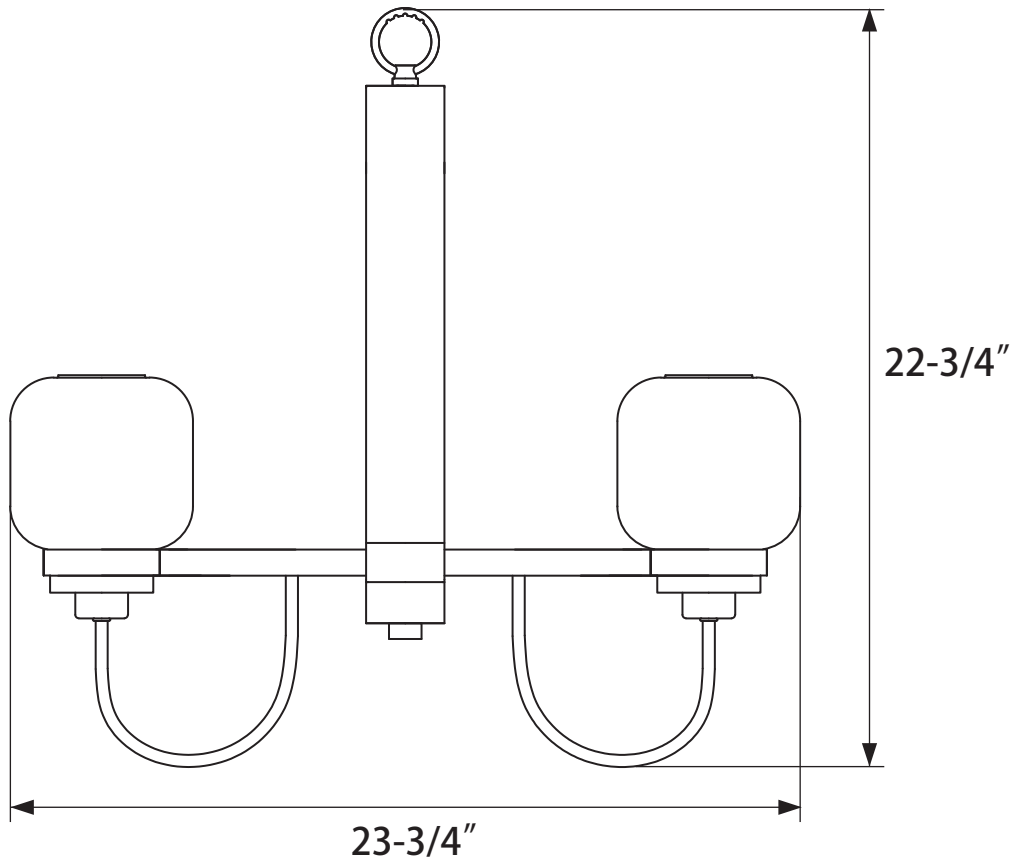

PARK HARBOR™

**Calloway  
Chandelier**

PHHL6225BN/ORB

- 5-Light Chandelier in Brushed Nickel or Oil Rubbed Bronze
- No special tools needed for assembly
- Wattage: PHHL6225BN/ORB: Uses five 100W medium base lamps max