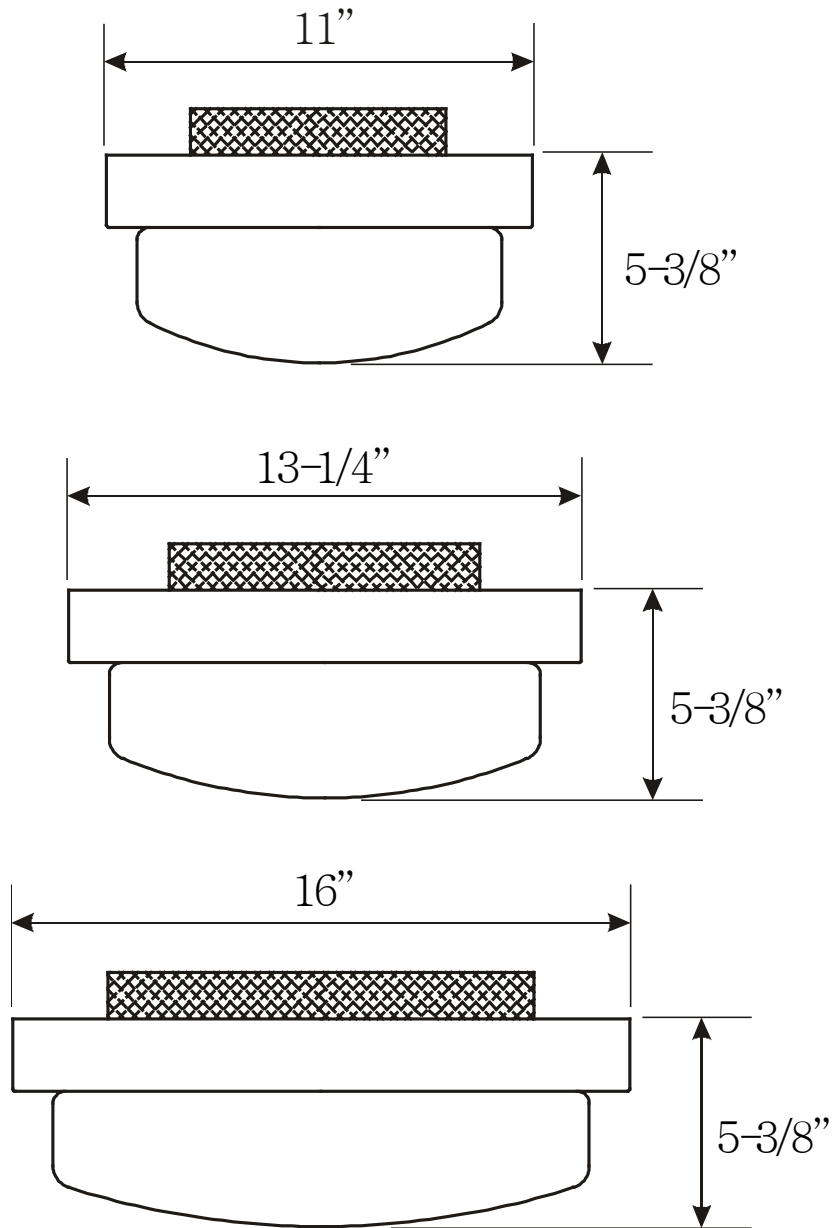

PARK HARBOR™

Flush Mount

PHFL4071BN/PC/ORB

PHFL4072BN/PC/ORB

PHFL4073BN/PC/ORB

- 1, 2 or 3-Light Flush Mount in Brushed Nickel, Polished Chrome or Oil Rubbed Bronze
- No special tools needed for assembly
- Wattage:
 - PHFL4071BN/PC/ORB: Uses one 100W medium base lamp max
 - PHFL4072BN/PC/ORB: Uses two 75W medium base lamps max
 - PHFL4073BN/PC/ORB: Uses three 75W medium base lamps max