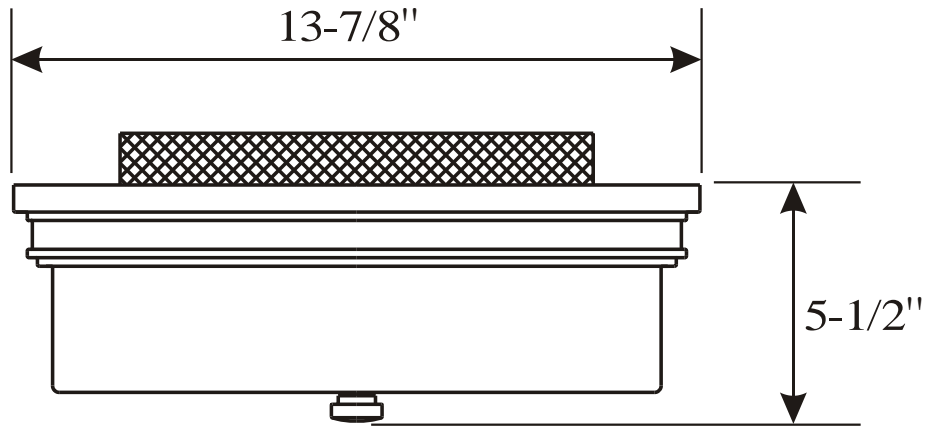

## Flush Mount

PHFL4062PC

PHFL4063PC

- 2 or 3-Light Flush Mount in Polished Chrome
- No special tools needed for assembly
- Wattage:
  - PHFL4062PC: Uses two 75W medium base lamps max.
  - PHFL4063PC: Uses three 75W medium base lamps max.