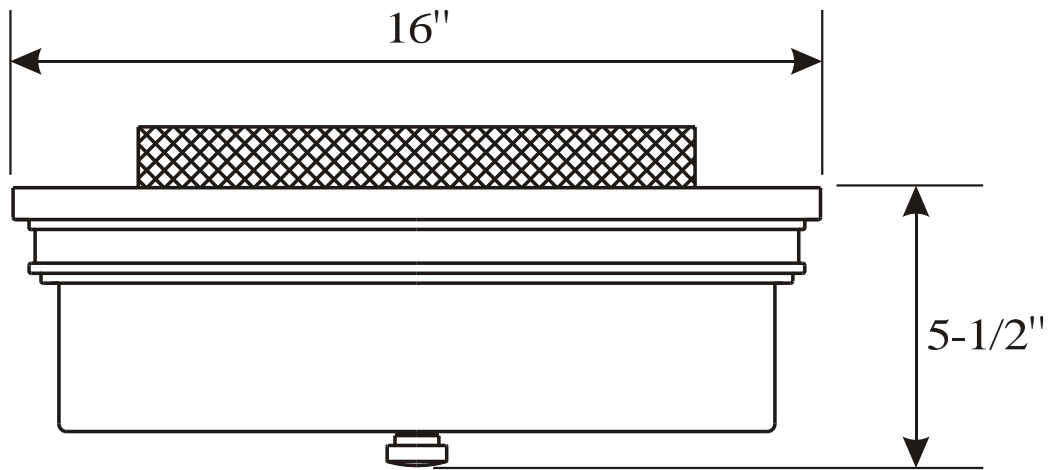

## Flush Mount

PHFL4062PC

PHFL4063PC

- 2 or 3-Light Flush Mount in Polished Chrome
- No special tools needed for assembly
- Wattage:
  - PHFL4062PC: Uses two 75W medium base lamps max.
  - PHFL4063PC: Uses three 75W medium base lamps max.