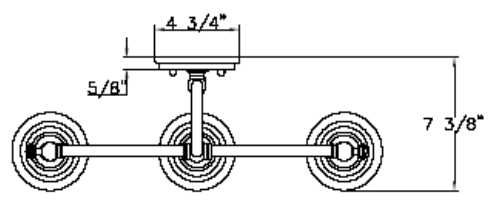

PHVL2121BRZ/BN/PC/PN
PHVL2122BRZ/BN/PC/PN
PHVL2123BRZ/BN/PC/PN