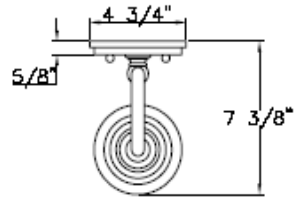

PHVL2121BRZ/BN/PC/PN
PHVL2122BRZ/BN/PC/PN
PHVL2123BRZ/BN/PC/PN