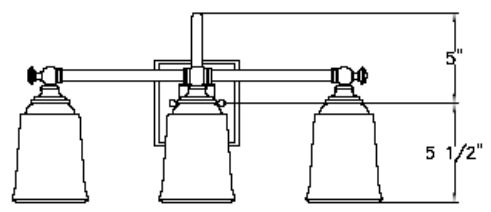

PHVL2121BRZ/BN/PC/PN
PHVL2122BRZ/BN/PC/PN
PHVL2123BRZ/BN/PC/PN