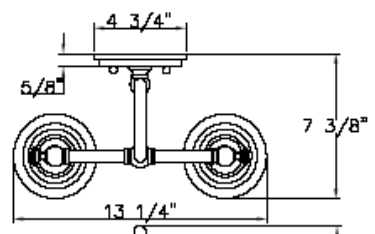

PHVL2121BRZ/BN/PC/PN
PHVL2122BRZ/BN/PC/PN
PHVL2123BRZ/BN/PC/PN