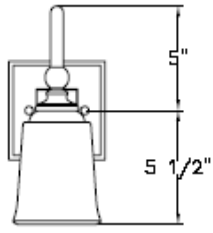

PHVL2121BRZ/BN/PC/PN
PHVL2122BRZ/BN/PC/PN
PHVL2123BRZ/BN/PC/PN