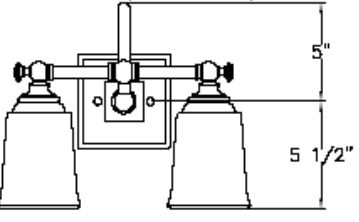

PHVL2121BRZ/BN/PC/PN
PHVL2122BRZ/BN/PC/PN
PHVL2123BRZ/BN/PC/PN