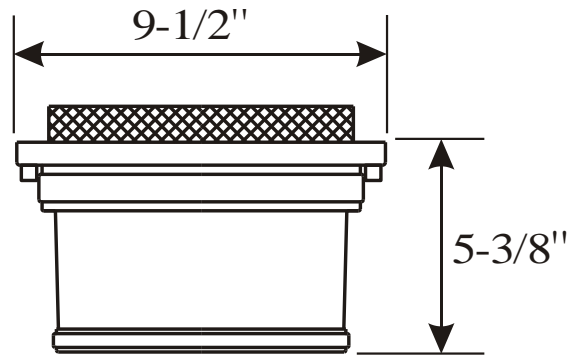

PARK HARBOR™

Flush Mount

PHFL4031AB/PN/ORB/PC/BN
PHFL4032AB/PN/ORB/PC/BN
PHFL4033AB/PN/ORB/PC/BN

- 1, 2 or 3-Light Flush mount in Antique Brass, Polished Nickel, Oil Rubbed Bronze, Chrome or Brushed Nickel
- No special tools needed for assembly
- Wattage:
 - PHFL4031AB/PN/ORB/PC/BN: Uses one 100W medium base lamp max
 - PHFL4032AB/PN/ORB/PC/BN: Uses two 100W medium base lamps max
 - PHFL4033AB/PN/ORB/PC/BN: Uses three 100W medium base lamps max