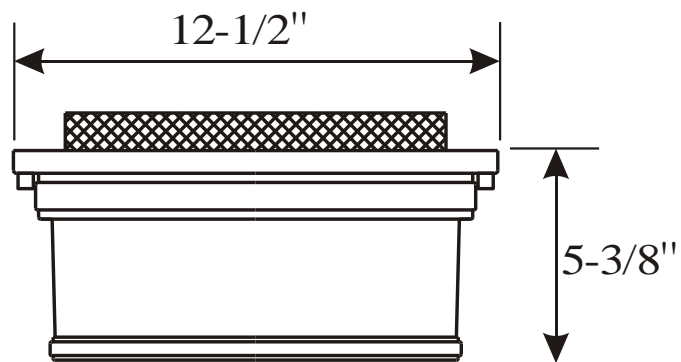

PARK HARBOR™

Flush Mount

PHFL4031AB/PN/ORB/PC/BN
PHFL4032AB/PN/ORB/PC/BN
PHFL4033AB/PN/ORB/PC/BN

- 1, 2 or 3-Light Flush mount in Antique Brass, Polished Nickel, Oil Rubbed Bronze, Chrome or Brushed Nickel
- No special tools needed for assembly
- Wattage:
 - PHFL4031AB/PN/ORB/PC/BN: Uses one 100W medium base lamp max
 - PHFL4032AB/PN/ORB/PC/BN: Uses two 100W medium base lamps max
 - PHFL4033AB/PN/ORB/PC/BN: Uses three 100W medium base lamps max