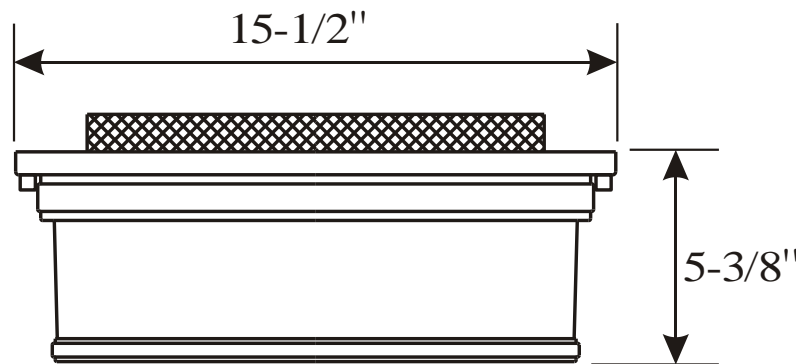

PARK HARBOR™

Flush Mount

PHFL4031AB/PN/ORB/PC/BN
PHFL4032AB/PN/ORB/PC/BN
PHFL4033AB/PN/ORB/PC/BN

- 1, 2 or 3-Light Flush mount in Antique Brass, Polished Nickel, Oil Rubbed Bronze, Chrome or Brushed Nickel
- No special tools needed for assembly
- Wattage:
 - PHFL4031AB/PN/ORB/PC/BN: Uses one 100W medium base lamp max
 - PHFL4032AB/PN/ORB/PC/BN: Uses two 100W medium base lamps max
 - PHFL4033AB/PN/ORB/PC/BN: Uses three 100W medium base lamps max