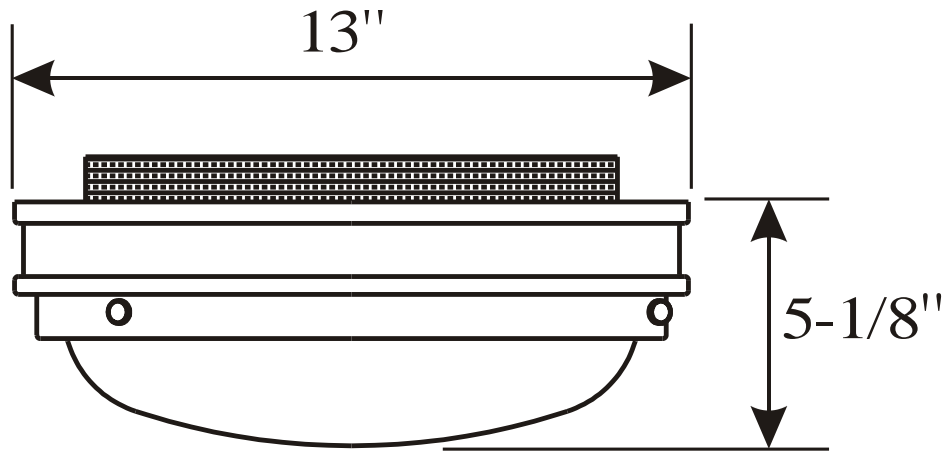

PHFL4022BN/BRZ/PC
PHFL4023BN/BRZ/PC