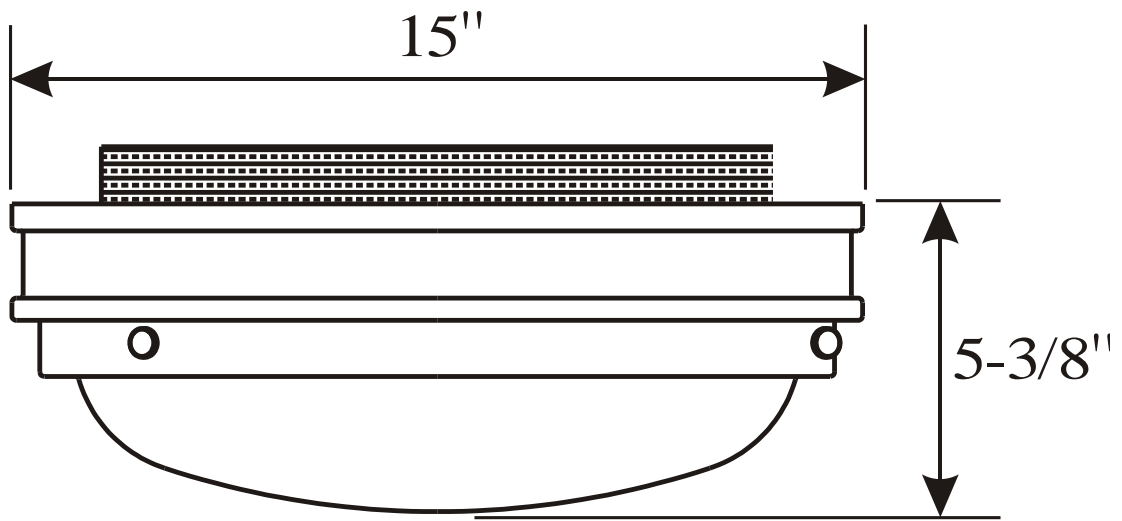

PHFL4022BN/BRZ/PC
PHFL4023BN/BRZ/PC