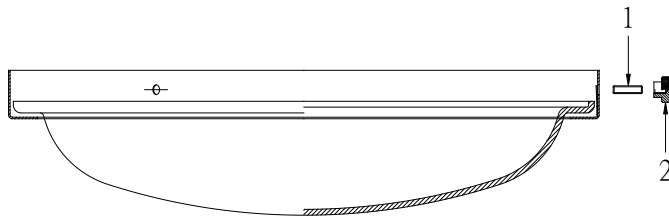

PARK HARBOR™

PHFL4022/4023 AB/BRZ

Parts Breakdown

No.	Part Name	Spanish	French	Part No.
1	Screw(1PC)	Tornillo(1pc)	Vis(1pc)	PHSP402FINABWTY
2	Finial(1PC)	Remate(1pc)	Faiteau(1pc)	PHSP402FINBRZWTY