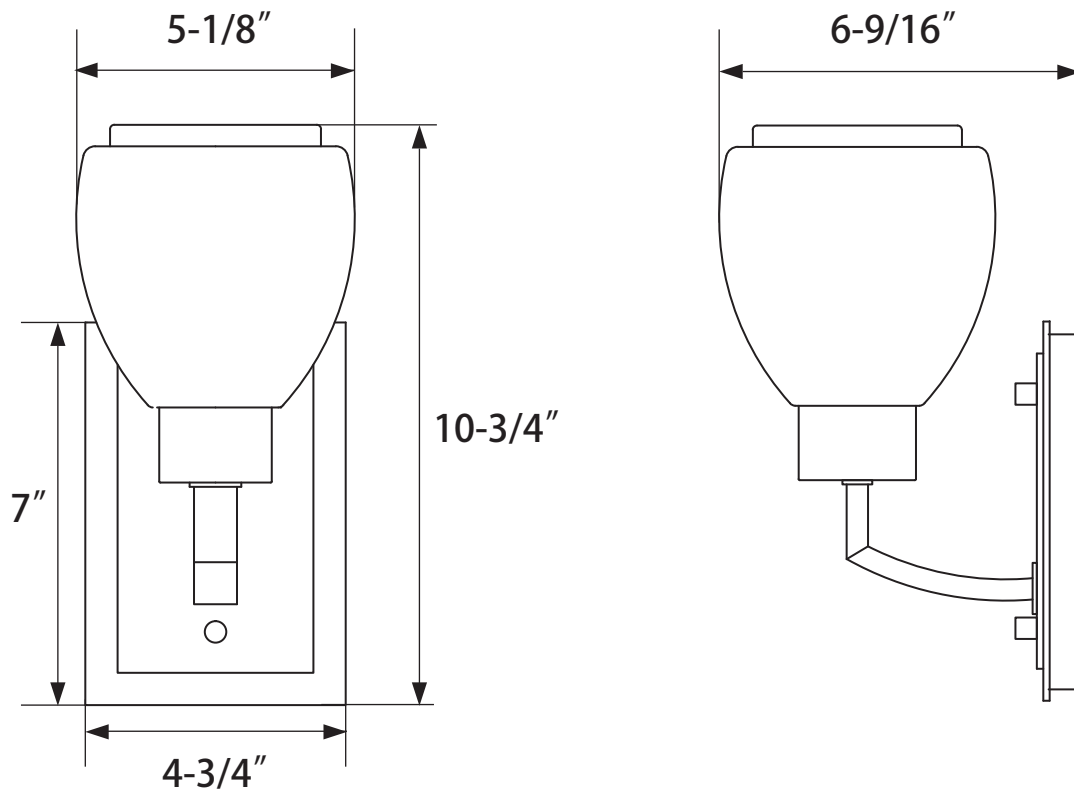

PARK HARBOR™

Osbourne Bath Vanity

PHVL2241BN/PC

- 1-Light Bath Vanity in Brush Nickel or Polished Chrome
- No special tools needed for assembly
- Mount in up or down position
- Wattage:

PHVL2241BN/PC: Uses one 100W medium base lamp max