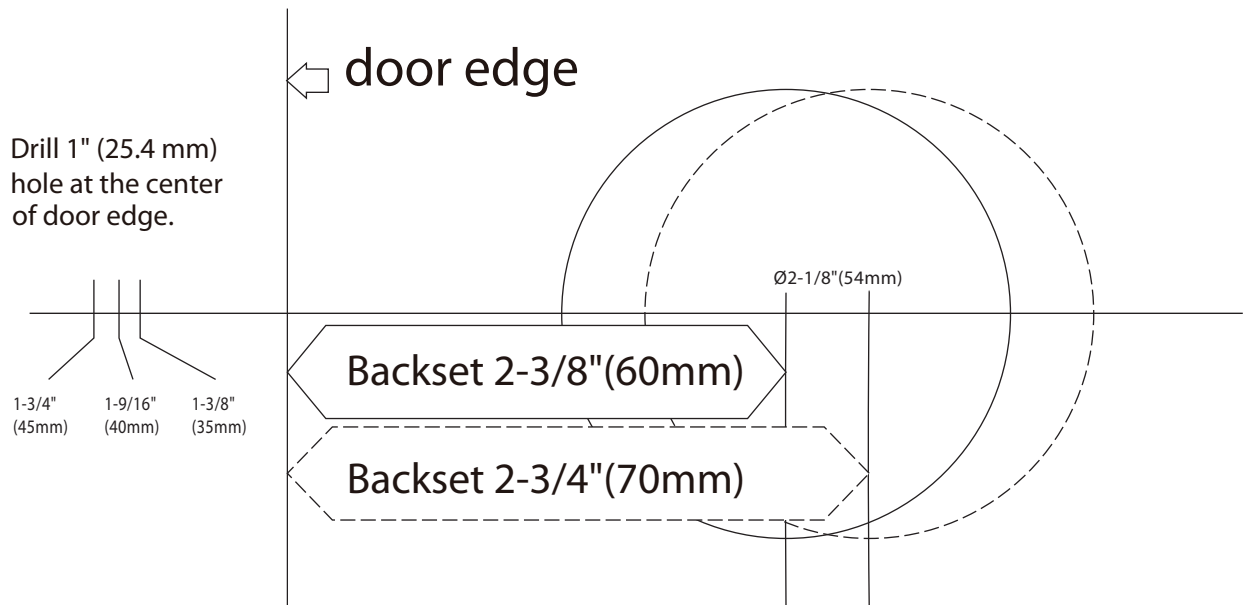

<b>Item No.</b>	<b>Unit</b>	<b>Version</b>	<b>Pamex Inc.</b> 4680 Vinita Court Chino, CA 91710 Tel: (800) 621-6869 Fax: (800) 838-8307 <a href="http://www.pamexinc.com">www.pamexinc.com</a>
FDP, FD7, FD8	inches (mm)	ver. 15507	
<b>Description</b> FDP Grade 1 Heavy Duty Deadbolt FD7 Grade 2 Heavy Duty Deadbolt FD8 Removable Cylinder Deadbolt			

**Drawing Is Not to Scale**