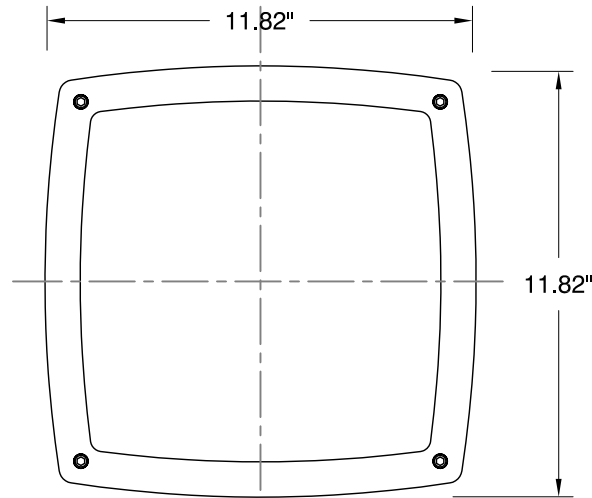

TOP VIEW

FRONT VIEW

CELENA outdoor
 120v **3-715-15**
 277v **37-715-15**

OXYGEN LIGHTING ©

LAMPING

- o (2x) 10.1w LED Arrays
- o 3000K, 350mA (ea.)
- o Initial Lumens: 2920 lm
- o Delivered Lumens: TBD
- o CRI > 80
- o Color Consistency: 3 step MacAdam Ellipse

INPUT VOLTAGE

- o 120v OR 277v 50/60Hz

DIMENSIONS

- o 11.82"(w) x 11.82"(h) x 3.33" (ext.)

SPECIAL NOTE

- o Add caulking around fixture base at the wall to prevent water from entering fixture.

INSTALLATION

- o 4" Octagonal J-Box
- o ETL WET Listed (installer must provide a bead of caulk between fixture housing and mounting surface)
- o Wall or ceiling mount
- o Conforms to UL STD 1598
- o Certified CAN/CSA STD C22.2 No. 250.0