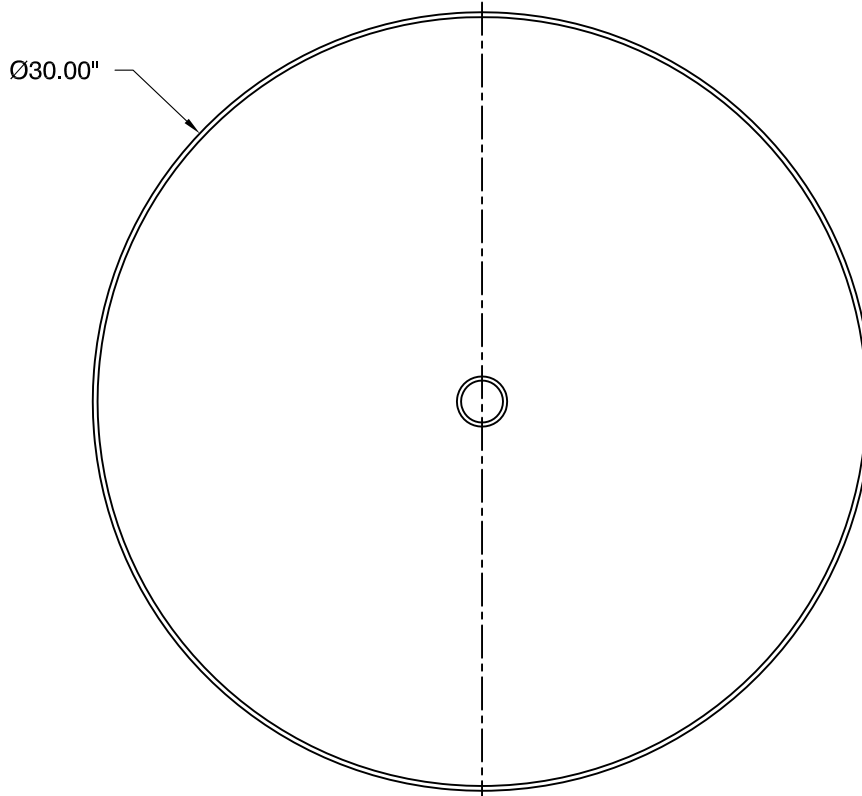

FRONT VIEW

BOTTOM VIEW

ECHO pendant
 120v **3-640-22**
 277v **37-640-22**

OXYGEN LIGHTING ©

LAMPING

- o (4x) 10.1w LED arrays
- o 3000K, 350mA (ea.)
- o Initial Lumens: 5840 lm
- o Delivered Lumens: TBD
- o CRI>80
- o Color Consistency: 3 Step MacAdam Ellipse

DRIVER (Dimmable)

- o (4x) 0-10v & Reverse Phase Dimming Constant Current, 12w, 350mA

METAL FINISHES

- o 22 - Oiled Bronze
- o 24 - Satin Nickel

DIFFUSER

- o White Grass Shade with Matte White Acrylic

INPUT VOLTAGE

- o 120v OR 277v 50/60Hz

DIMENSIONS

- o Ø30.00" x 10.00"(h)

INSTALLATION

- o 4" Octagonal J-Box
- o ETL Dry/Damp Listed
- o ADA
- o Conforms to UL STD 1598
- o Certified CAN/CSA STD C22.2 No. 250.0

Sample Catalog Number