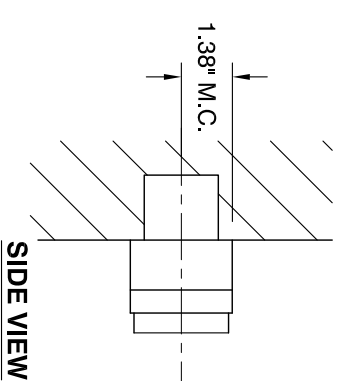

**TOP VIEW**

**SIDE VIEW**

**FRONT VIEW**

**OXYGEN LIGHTING ©**

**LAMPING**

- (2x) 10.1W LED array
- 3000K, 350mA (ea.)
- Initial Lumens: 2920 lm
- Delivered Lumens: TBD
- CRI > 80
- Color Consistency: 3 Step Macadam Ellipse

**DIFFUSER**

- Matte White Acrylic

**DIMENSIONS**

- 32.00" (w) x 2.75" (h) x 2.50" (ext.)

**INSTALLATION**

- 2" x 3" "J" - Box
- ETL Dry/Damp Listed
- ADA
- Conforms to UL STD 1598 Certified CAN/CSA STD C22.2 No. 250.0

**32" APOLLO** vanity  
**120V 3-525-22**  
**277V 37-525-22**

**Sample Catalog Number**

**Series #**    **Finish**    **Catalog number**  
 3-525    -    24    =    3-525-24

**PROJECT:** \_\_\_\_\_

**DATE:** \_\_\_\_\_