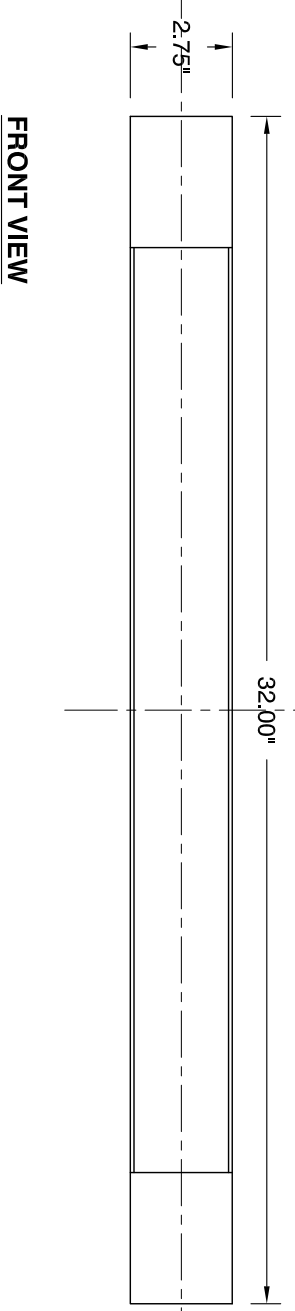

**TOP VIEW**

**SIDE VIEW**

**FRONT VIEW**

**OXYGEN LIGHTING ©**

**LAMPING**

- (2x) 10.1W LED array
- 3000K, 350mA (ea.)
- Initial Lumens: 2920 lm
- Delivered Lumens: TBD
- CRI > 80
- Color Consistency: 3 Step Macadam Ellipse

**DRIVER (Dimmable)**

- (2x) 0-10v & Reverse Phase Dimming, Constant Current, 12w, 350mA

**INPUT VOLTAGE**

- 120v OR 277v 50/60Hz

**METAL FINISHES**

- 14 - Polished Chrome
- 22 - Oiled Bronze
- 24 - Satin Nickel
- 40 - Aged Brass

**DIFFUSER**

- Matte White Acrylic

**DIMENSIONS**

- 32.00" (w) x 2.75" (h) x 2.50" (ext.)

**INSTALLATION**

- 2" x 3" "J" - Box
- ETL Dry/Damp Listed
- ADA
- Conforms to UL STD 1598 Certified CAN/CSA STD C22.2 No. 250.0

**32" APOLLO** vanity  
**120V 3-525-22**  
**277V 37-525-22**

**Sample Catalog Number**

**Series #**    **Finish**    **Catalog number**  
 3-525    -    24    =    3-525-24

**PROJECT:** \_\_\_\_\_

**DATE:** \_\_\_\_\_