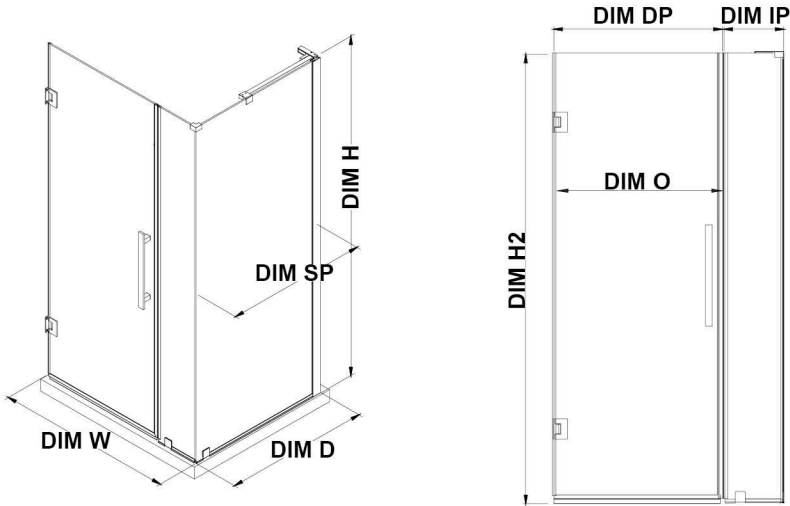

TP01431C0

OVE DECORS ENDLESS TAMPA-PRO

38 IN. W X 74 3/4 IN. H CORNER FRAMELESS HINGE SHOWER DOOR IN CHROME WITH BASE

CONFIGURATION DIMENSIONS

DIM W* Min. 35 13/16 in **DIM SP** 33 in

Max. 35 13/16 in **DIM DP** 23 in

DIM D* 36 in **DIM IP** 12 in

DIM H 74 3/4 in **DIM H2** 72 in

DIM O 23 3/16 in

Shower Base DIM

38x36x2 3/4 in.

Reversible Door

Please note: *Measurements for glass panel only, excludes shower base. OVE Decors reserves the right to update or modify the picture without prior notice for the purpose of product improvement, updated dimensions, and customer satisfaction.